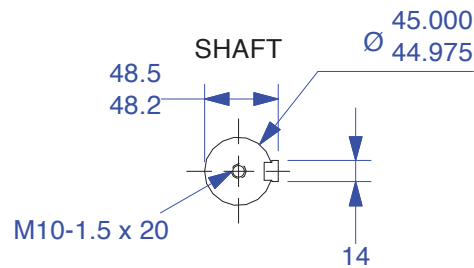

# MAGNETIC PARTICLE CLUTCH POC-400

Units : mm  
Scale : 1/4

Drawn 12/8/08  
Changed 12/17/08

Elmira, NY 14901 USA  
Telephone: 518-523-2422  
www.placidindustries.com