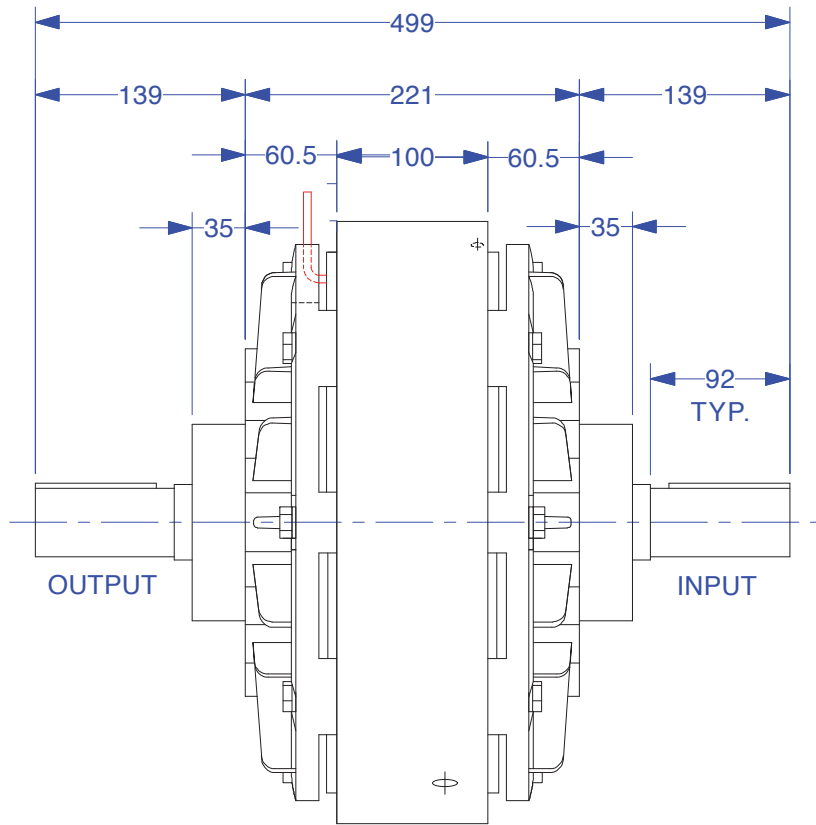

# MAGNETIC PARTICLE CLUTCH POC-400

Units : mm  
Scale : 1/4

Drawn 12/8/08  
Changed 12/17/08

Elmira, NY 14901 USA  
Telephone: 518-523-2422  
www.placidindustries.com