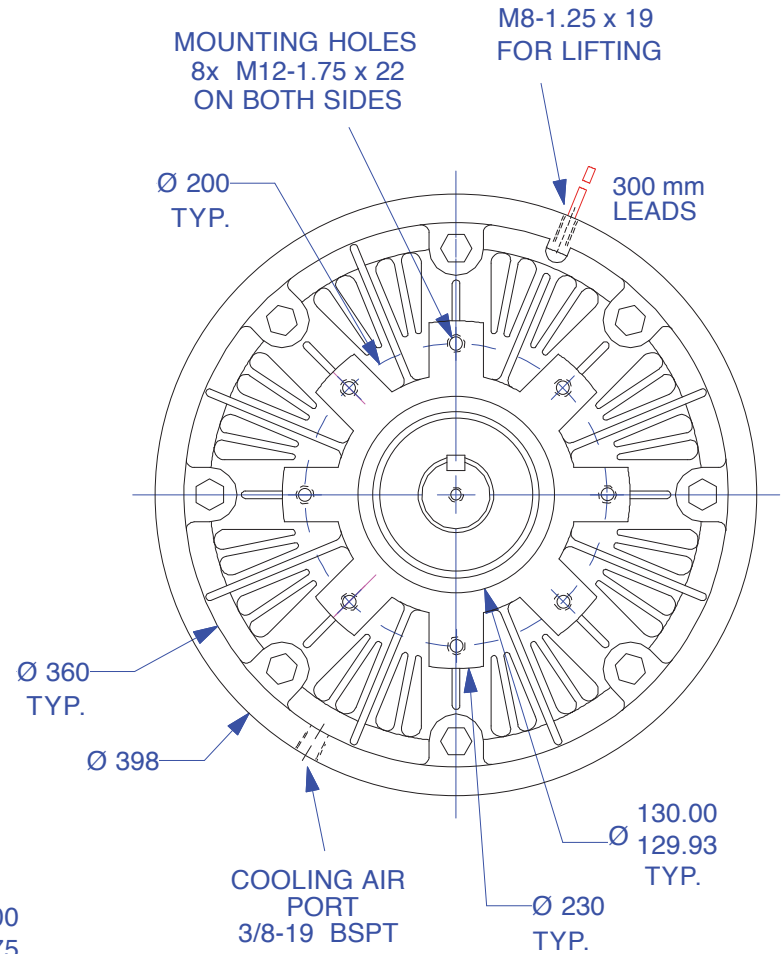

# MAGNETIC PARTICLE CLUTCH POC-400

Units : mm  
Scale : 1/4

Drawn 12/8/08  
Changed 12/17/08

Elmira, NY 14901 USA  
Telephone: 518-523-2422  
www.placidindustries.com