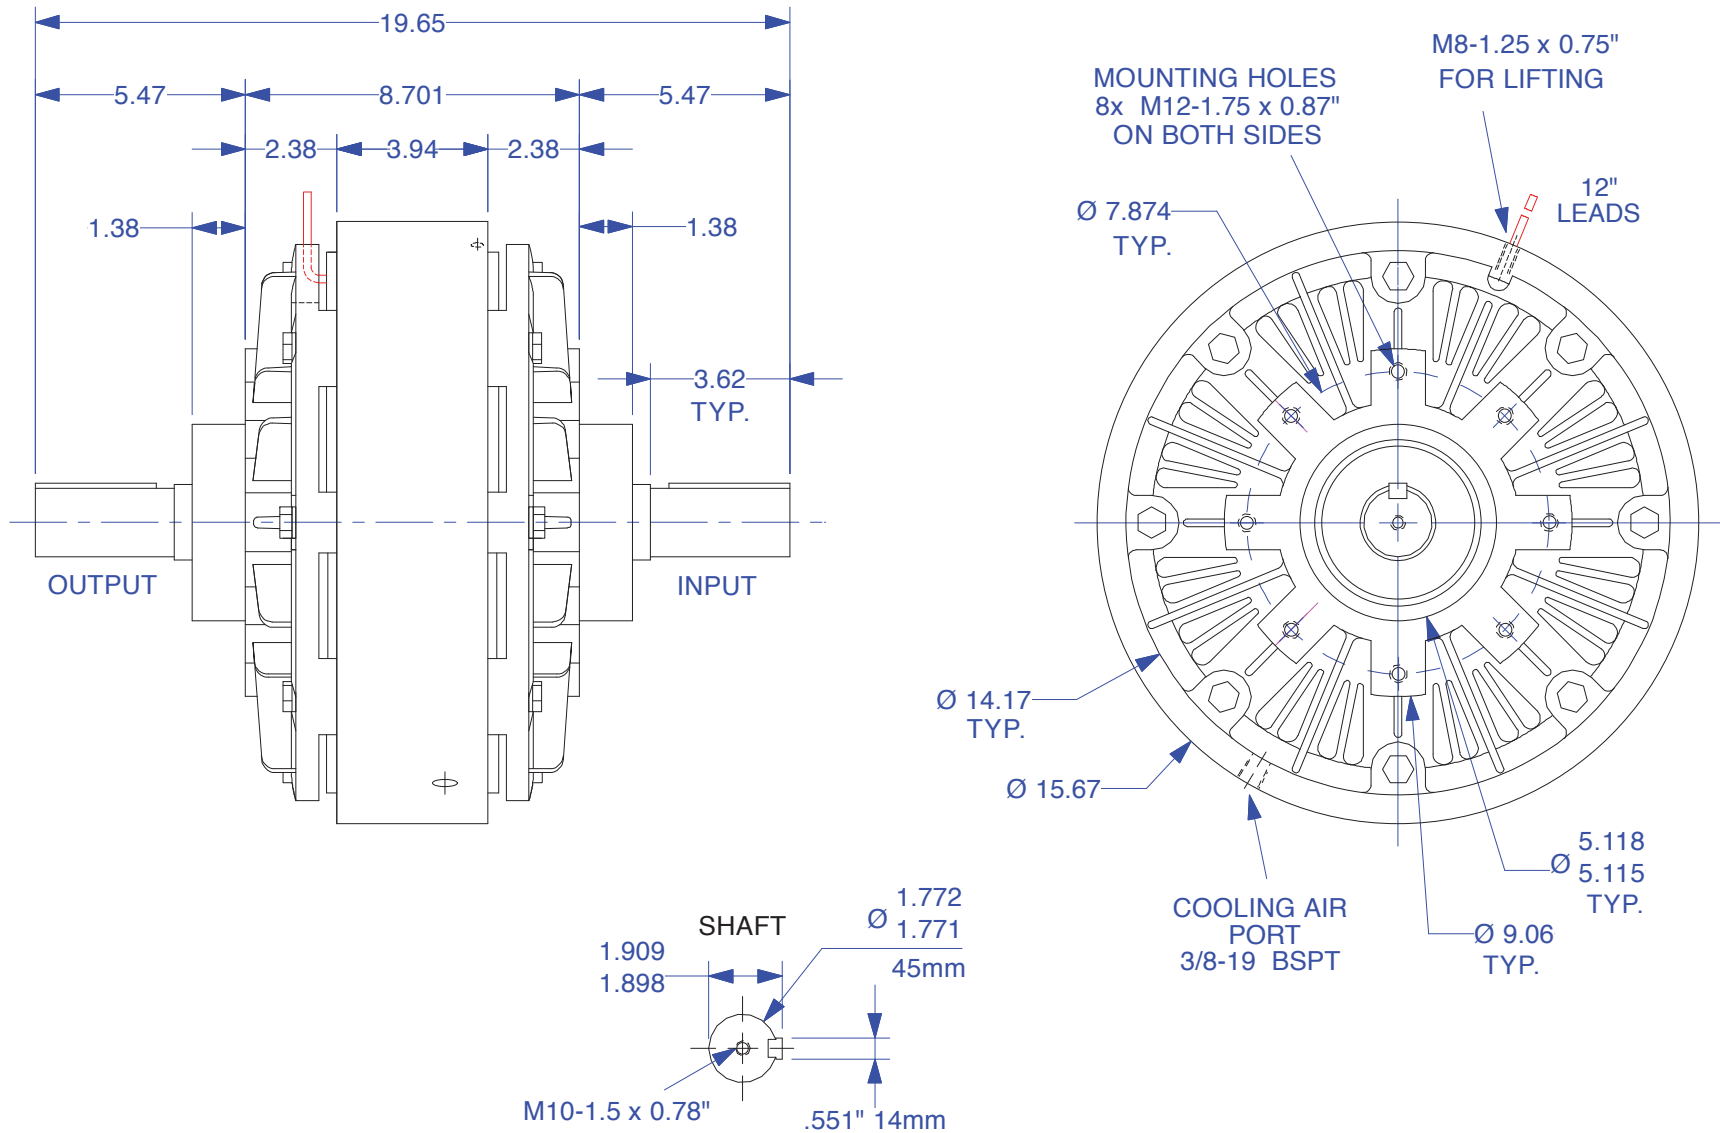

MAGNETIC PARTICLE CLUTCH POC-400

Units : inch
Scale : 1/4

Drawn 12/8/08
Changed 12/17/08

Elmira, NY 14901 USA
Telephone: 518-523-2422
www.placidindustries.com