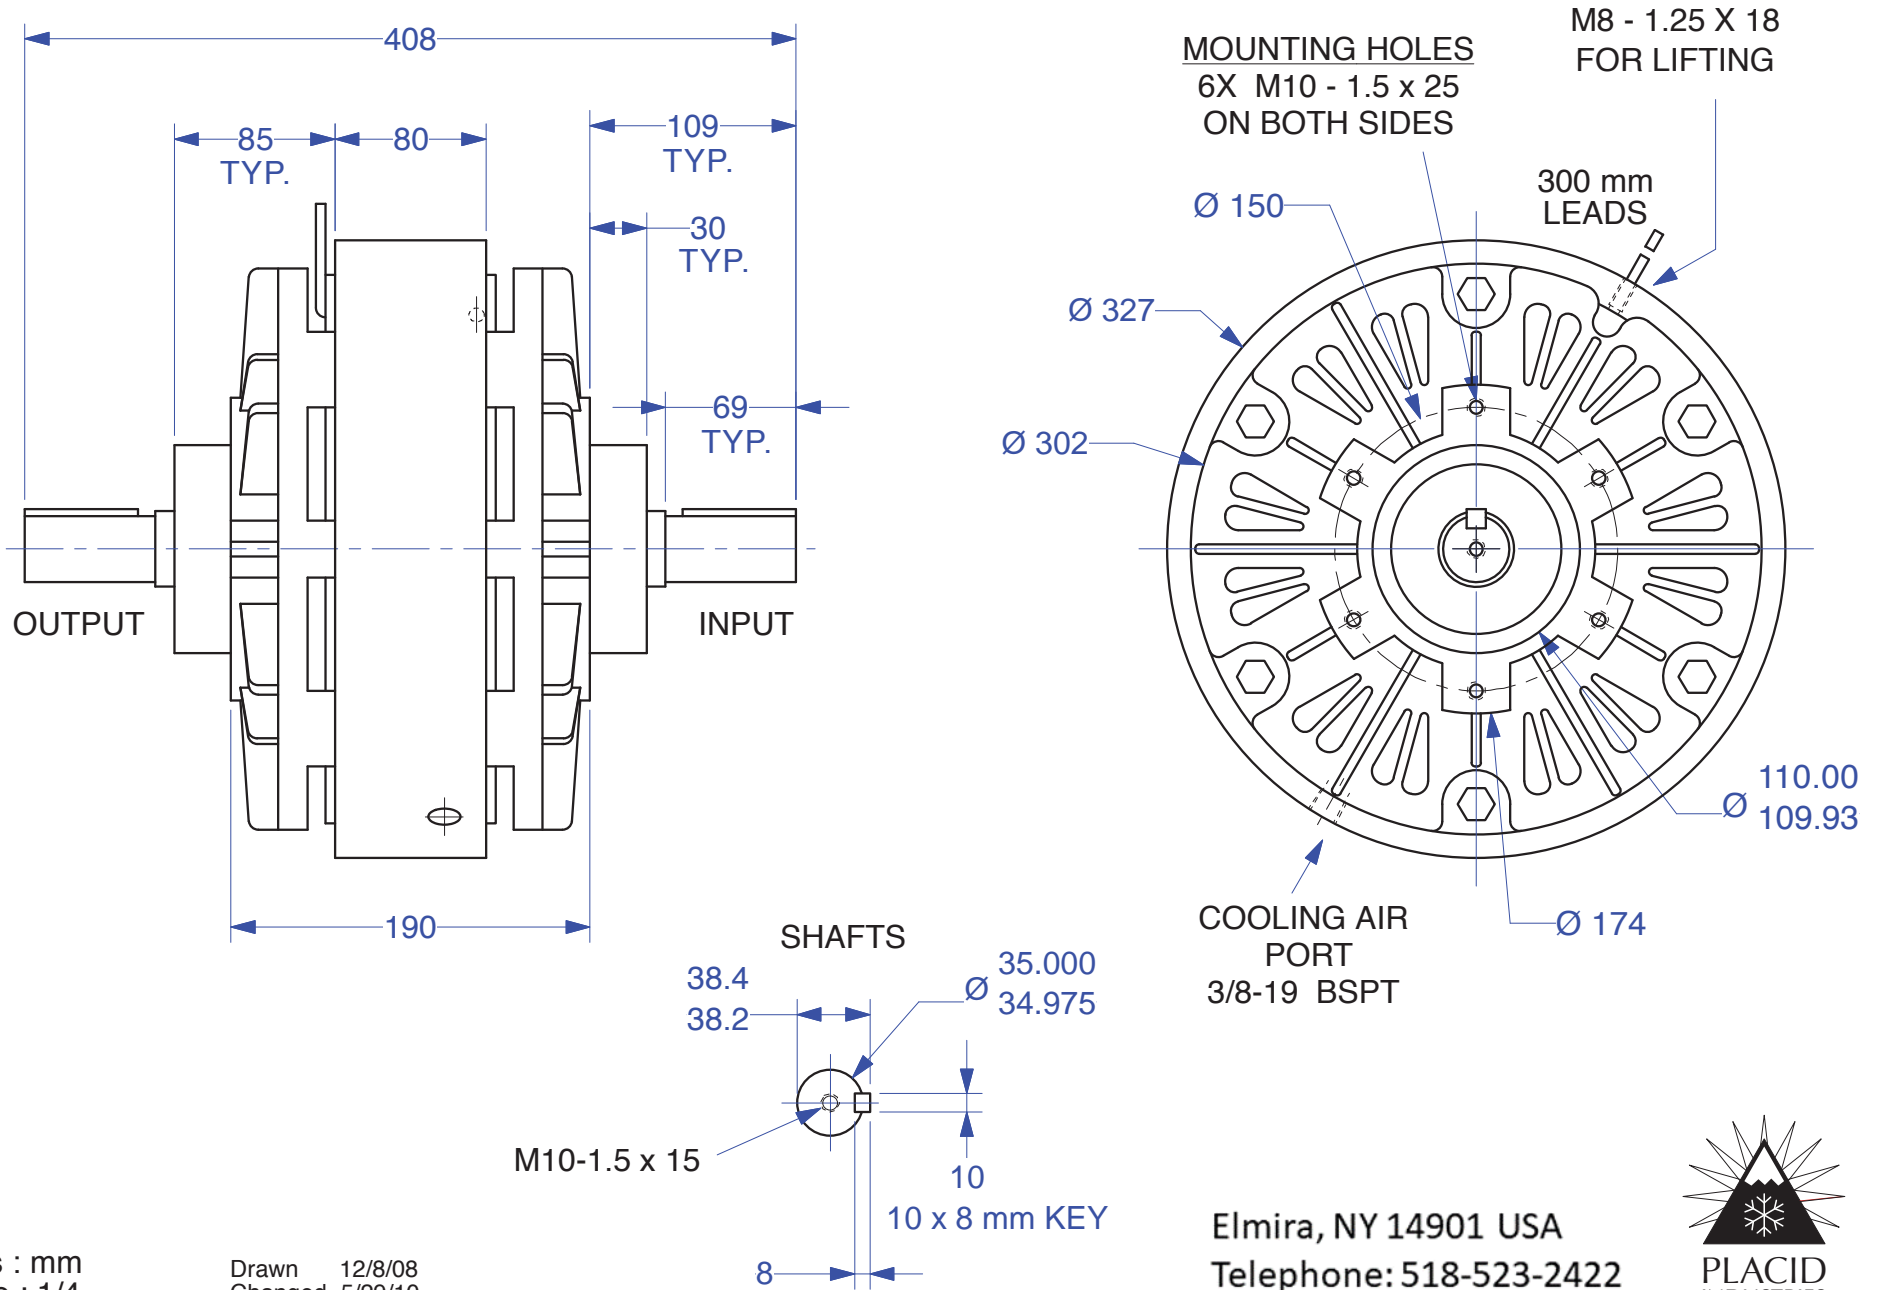

MAGNETIC PARTICLE CLUTCH POC-200

Units : mm
Scale : 1/4

Drawn 12/8/08
Changed 5/29/10

Elmira, NY 14901 USA
Telephone: 518-523-2422
www.placidindustries.com