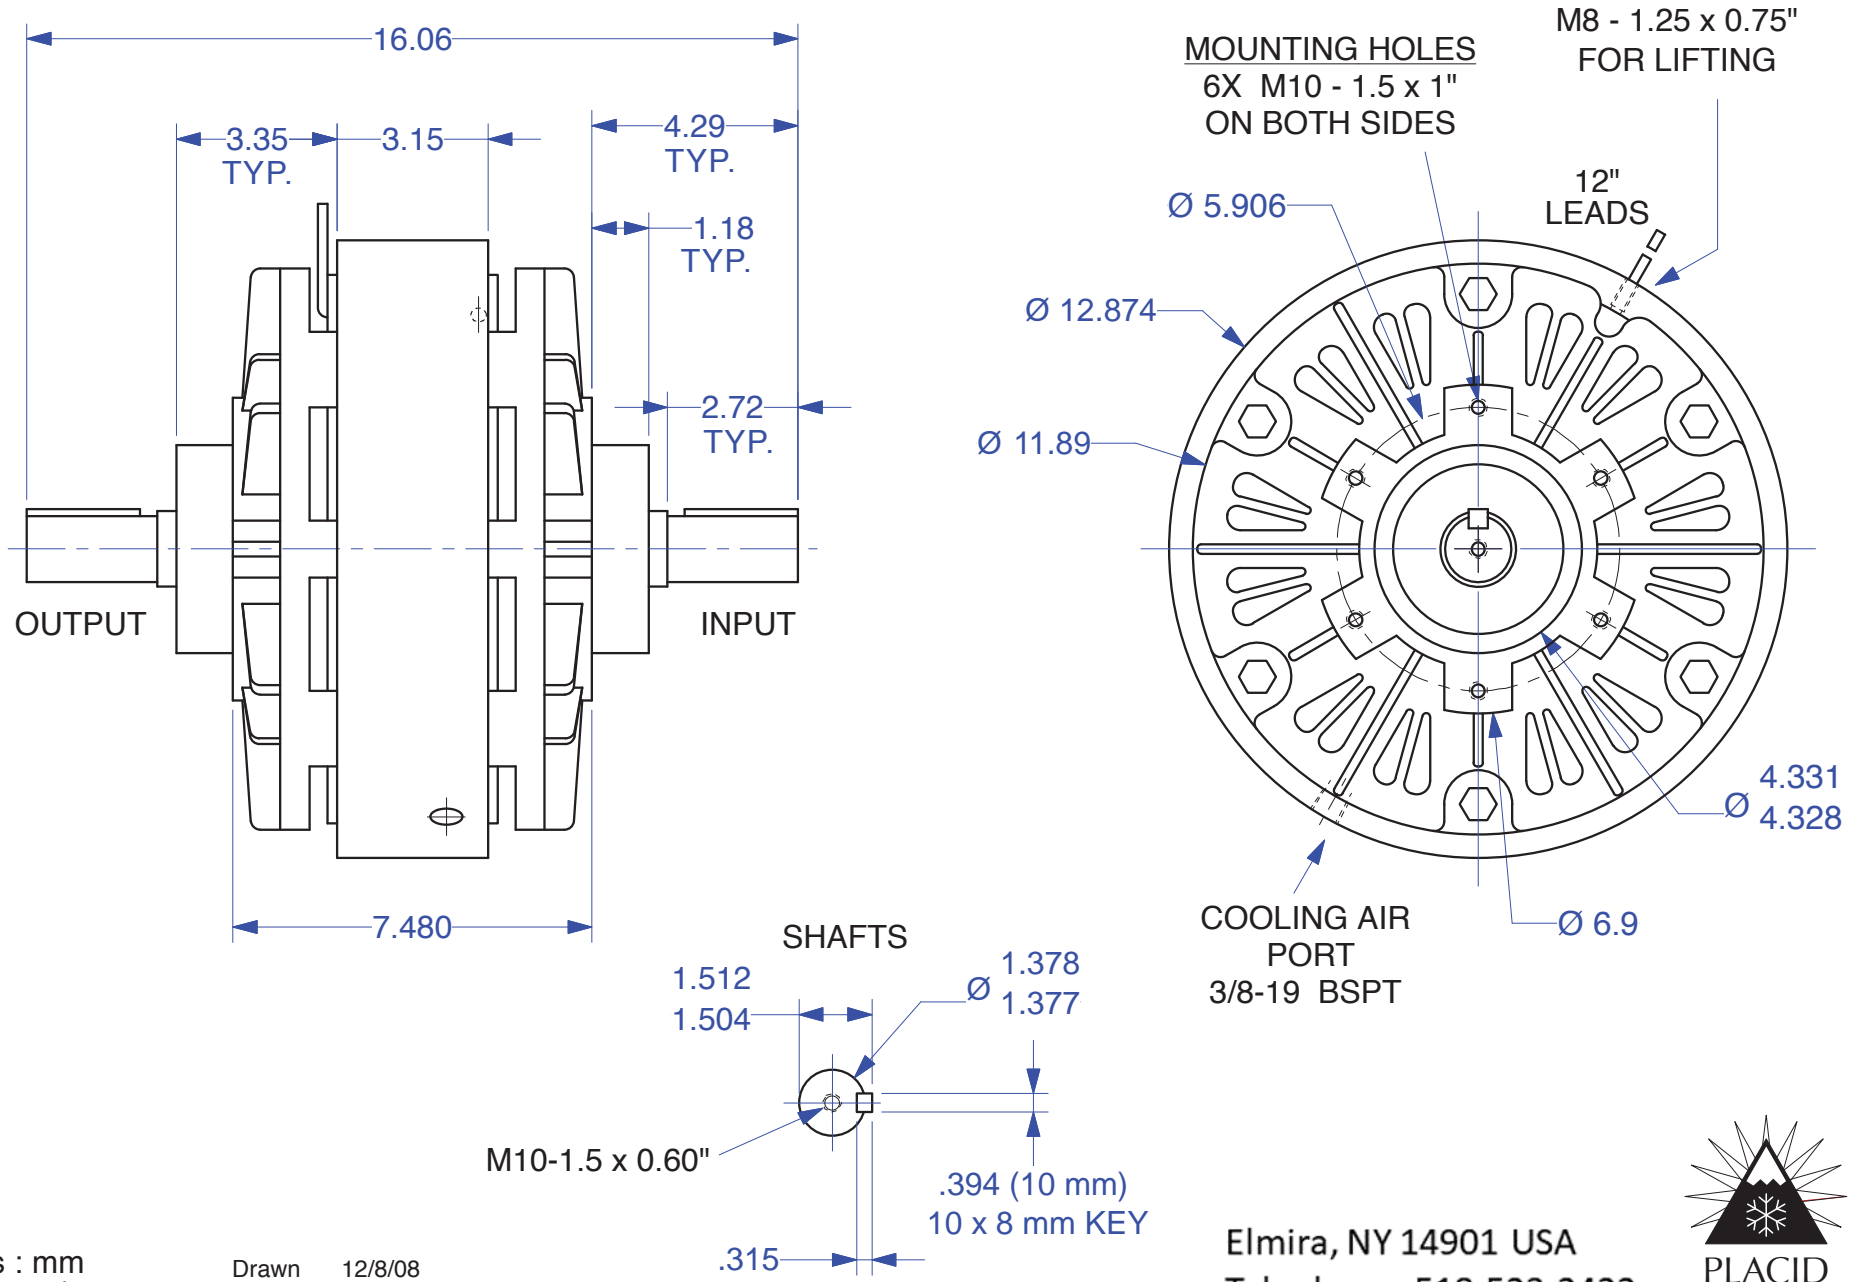

MAGNETIC PARTICLE CLUTCH POC-200

Units : mm
Scale : 1/4

Drawn 12/8/08
Changed 5/29/10

Elmira, NY 14901 USA
Telephone: 518-523-2422
www.placidindustries.com