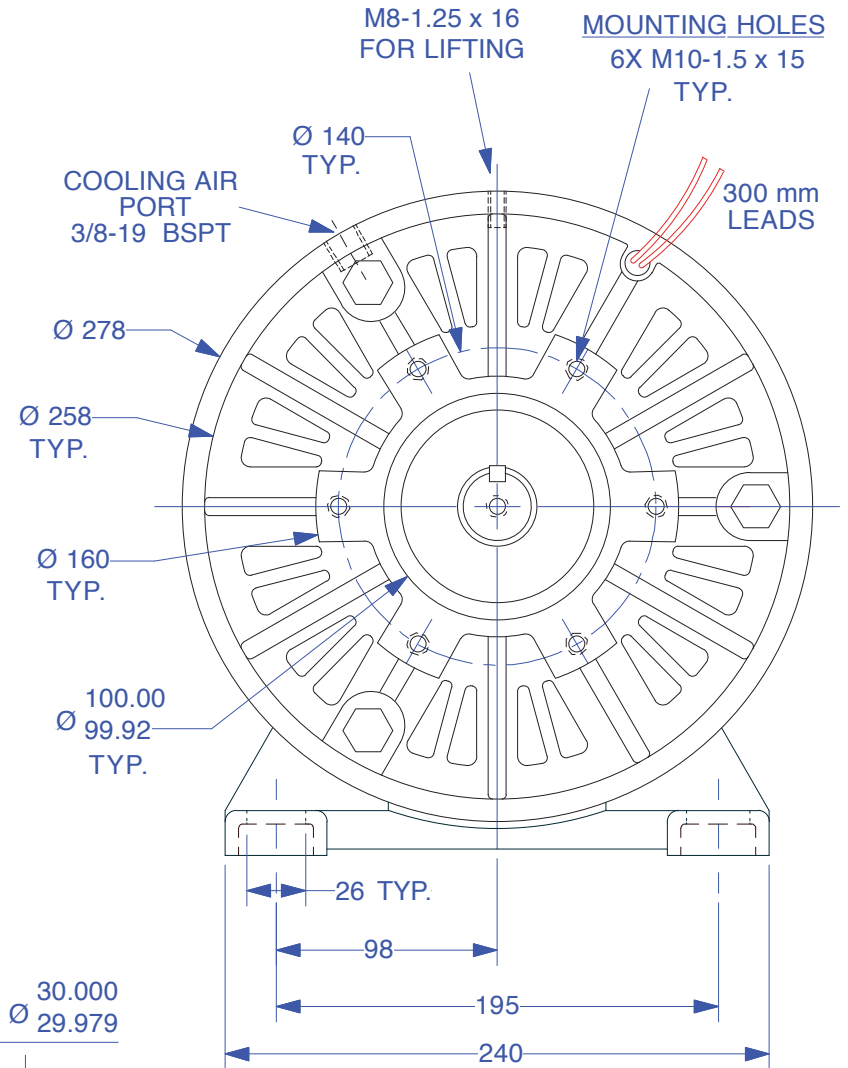

MAGNETIC PARTICLE CLUTCH POC-100F

Units : mm
 Scale : 30%

Drawn 12/9/08
 Changed 7/10/14

Elmira, NY 14901 USA
 Telephone: 518-523-2422
www.placidindustries.com