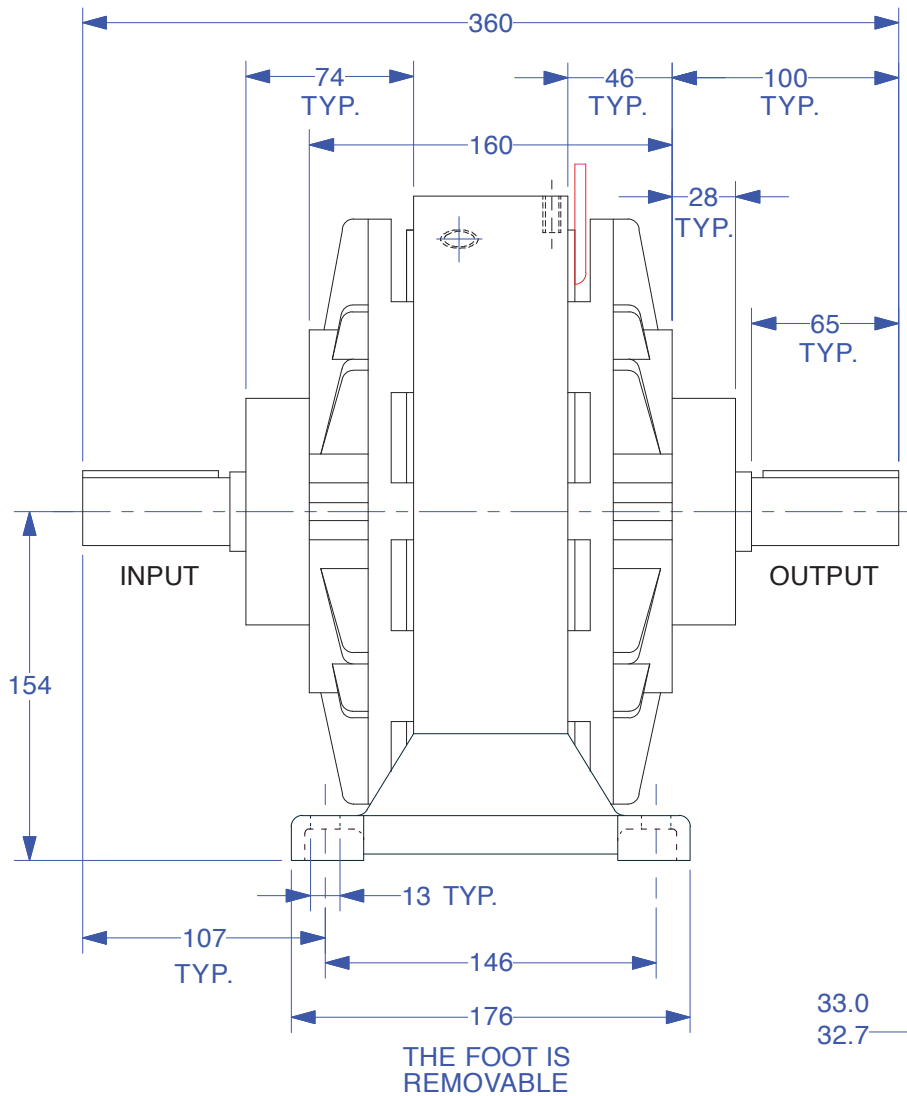

MAGNETIC PARTICLE CLUTCH POC-100F

Units : mm
 Scale : 30%

Drawn 12/9/08
 Changed 7/10/14

Elmira, NY 14901 USA
 Telephone: 518-523-2422
www.placidindustries.com