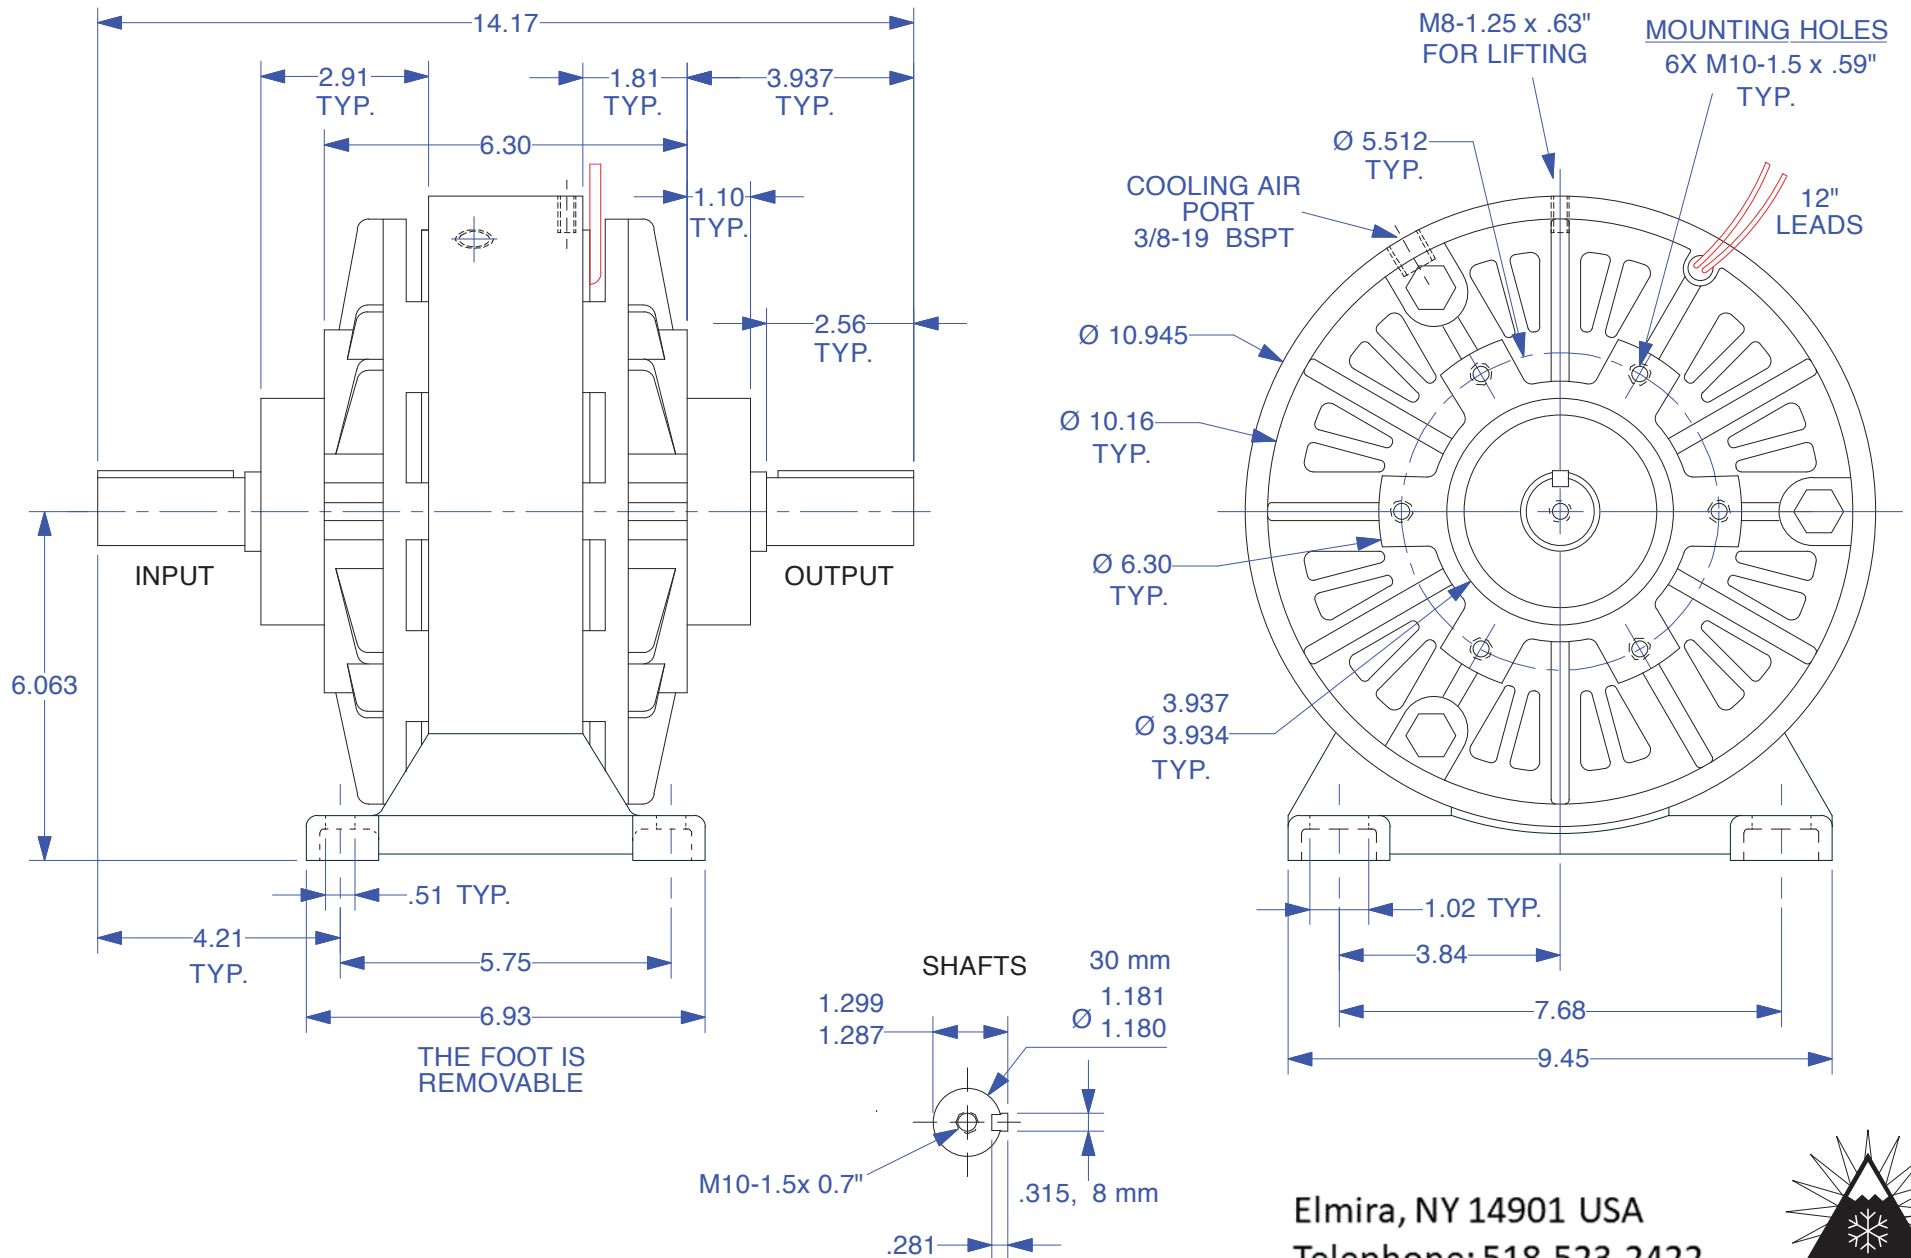

MAGNETIC PARTICLE CLUTCH POC-100F

Units : inches
Scale : 30%

Drawn 12/9/08
Changed 7/10/14

Elmira, NY 14901 USA
Telephone: 518-523-2422
www.placidindustries.com