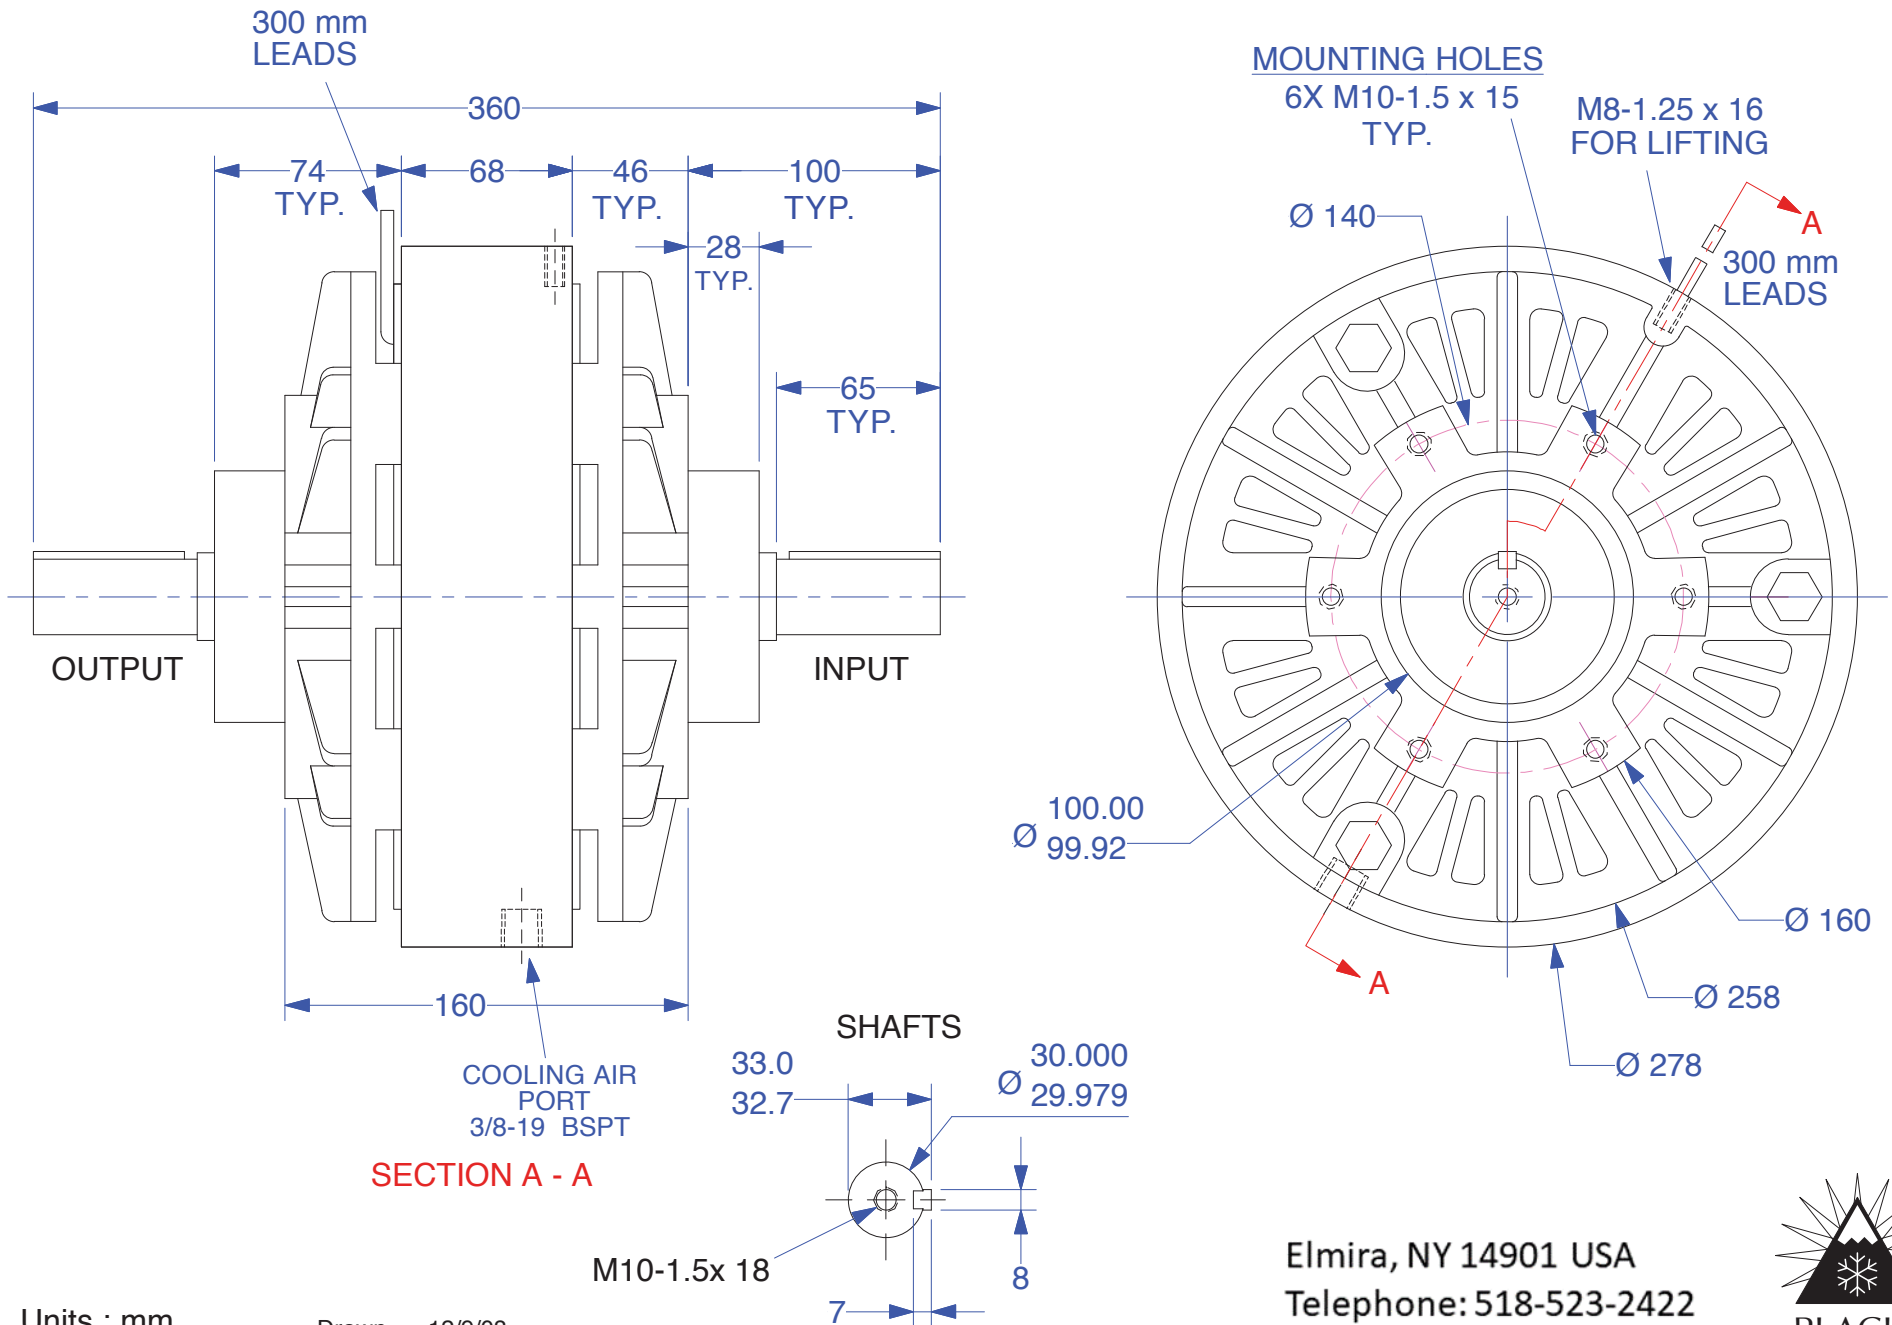

# MAGNETIC PARTICLE CLUTCH POC-100

Units : mm  
Scale : 1/3

Drawn 12/9/08  
Changed 12/11/08

Elmira, NY 14901 USA  
Telephone: 518-523-2422  
www.placidindustries.com