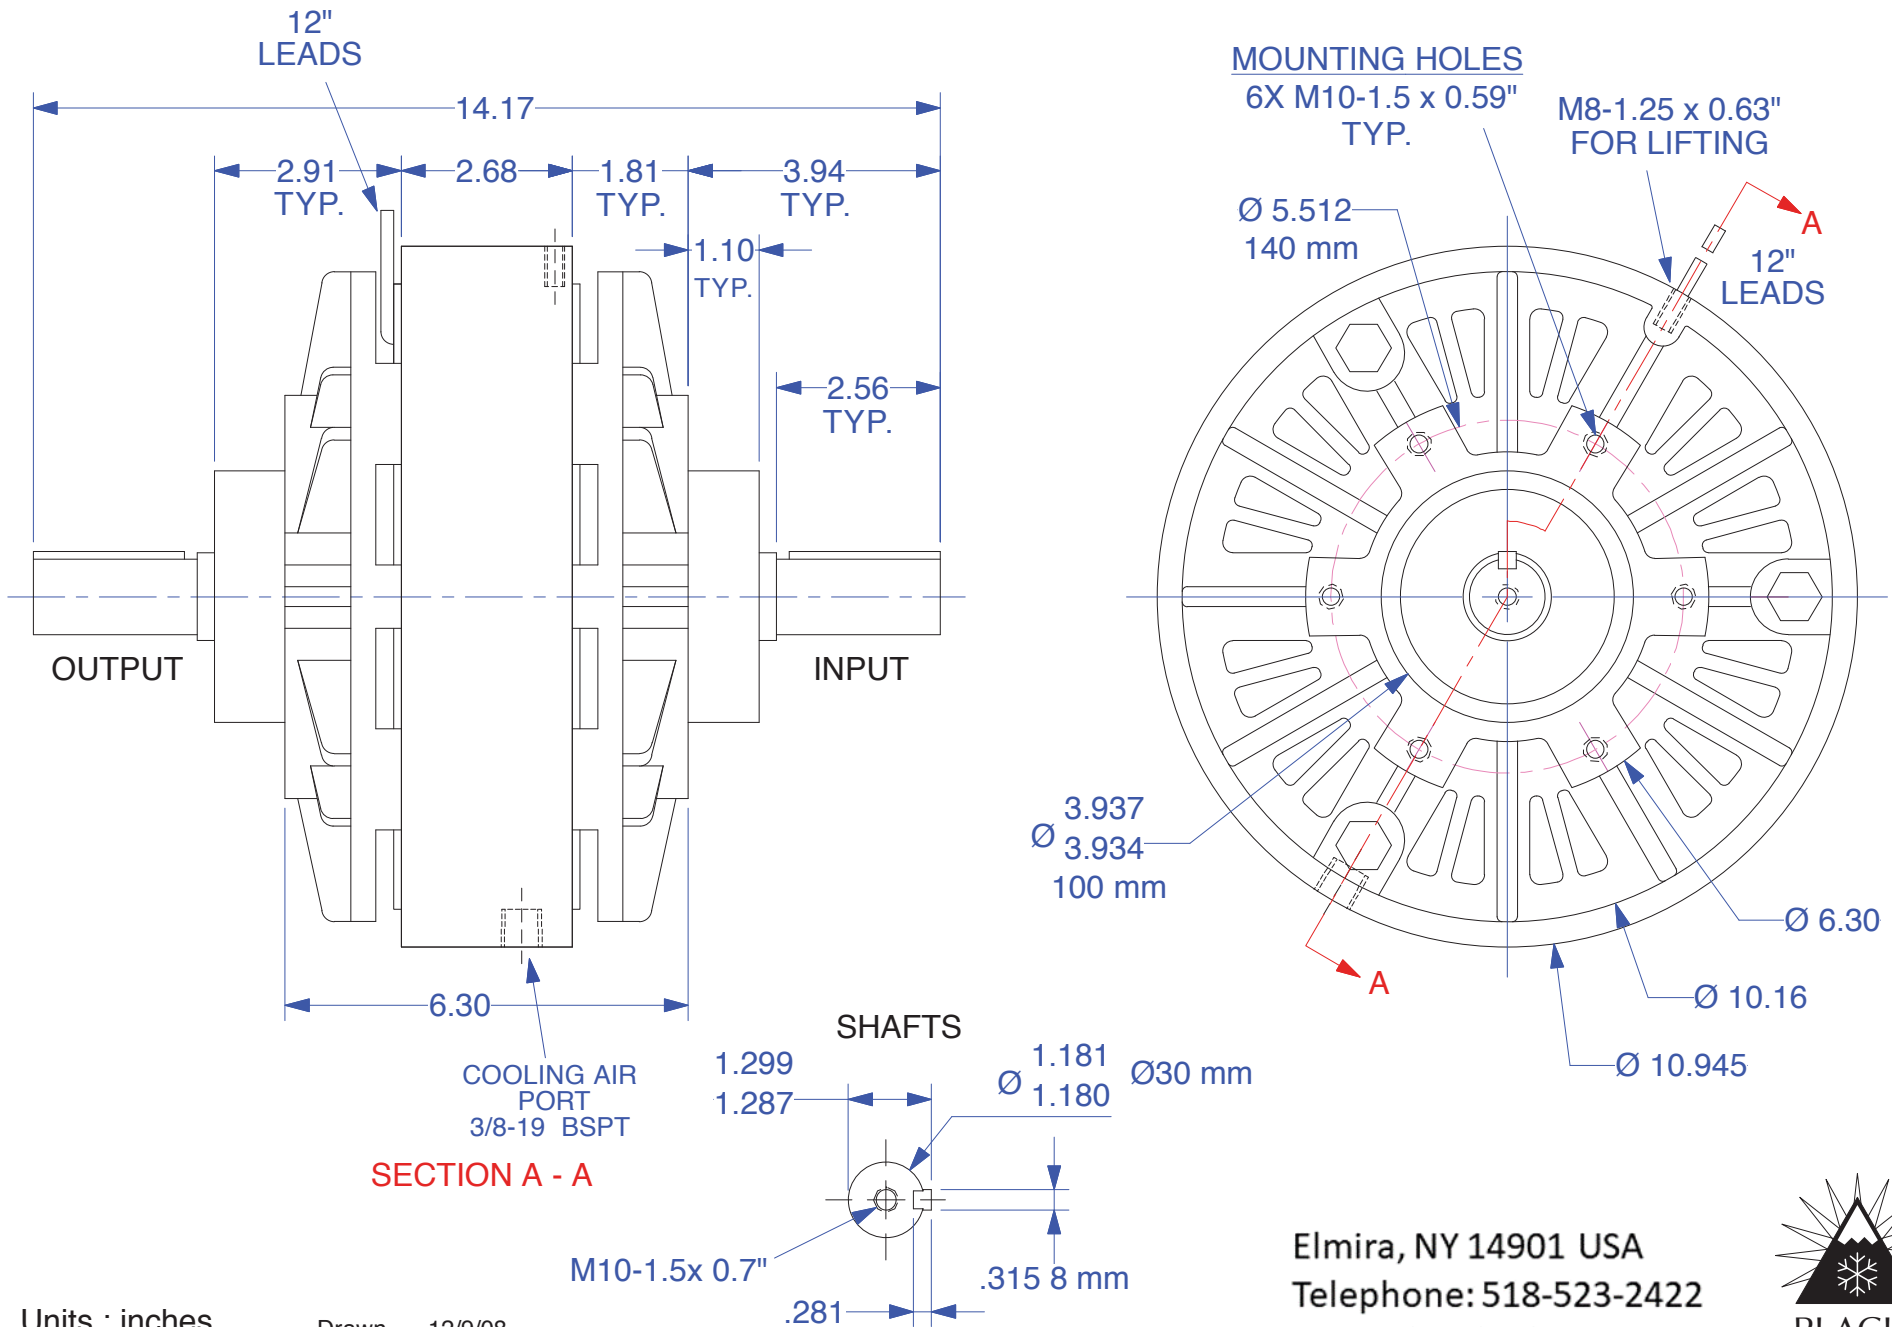

MAGNETIC PARTICLE CLUTCH POC-100

Units : inches
Scale : 1/3

Drawn 12/9/08
Changed 12/11/08

Elmira, NY 14901 USA
Telephone: 518-523-2422
www.placidindustries.com