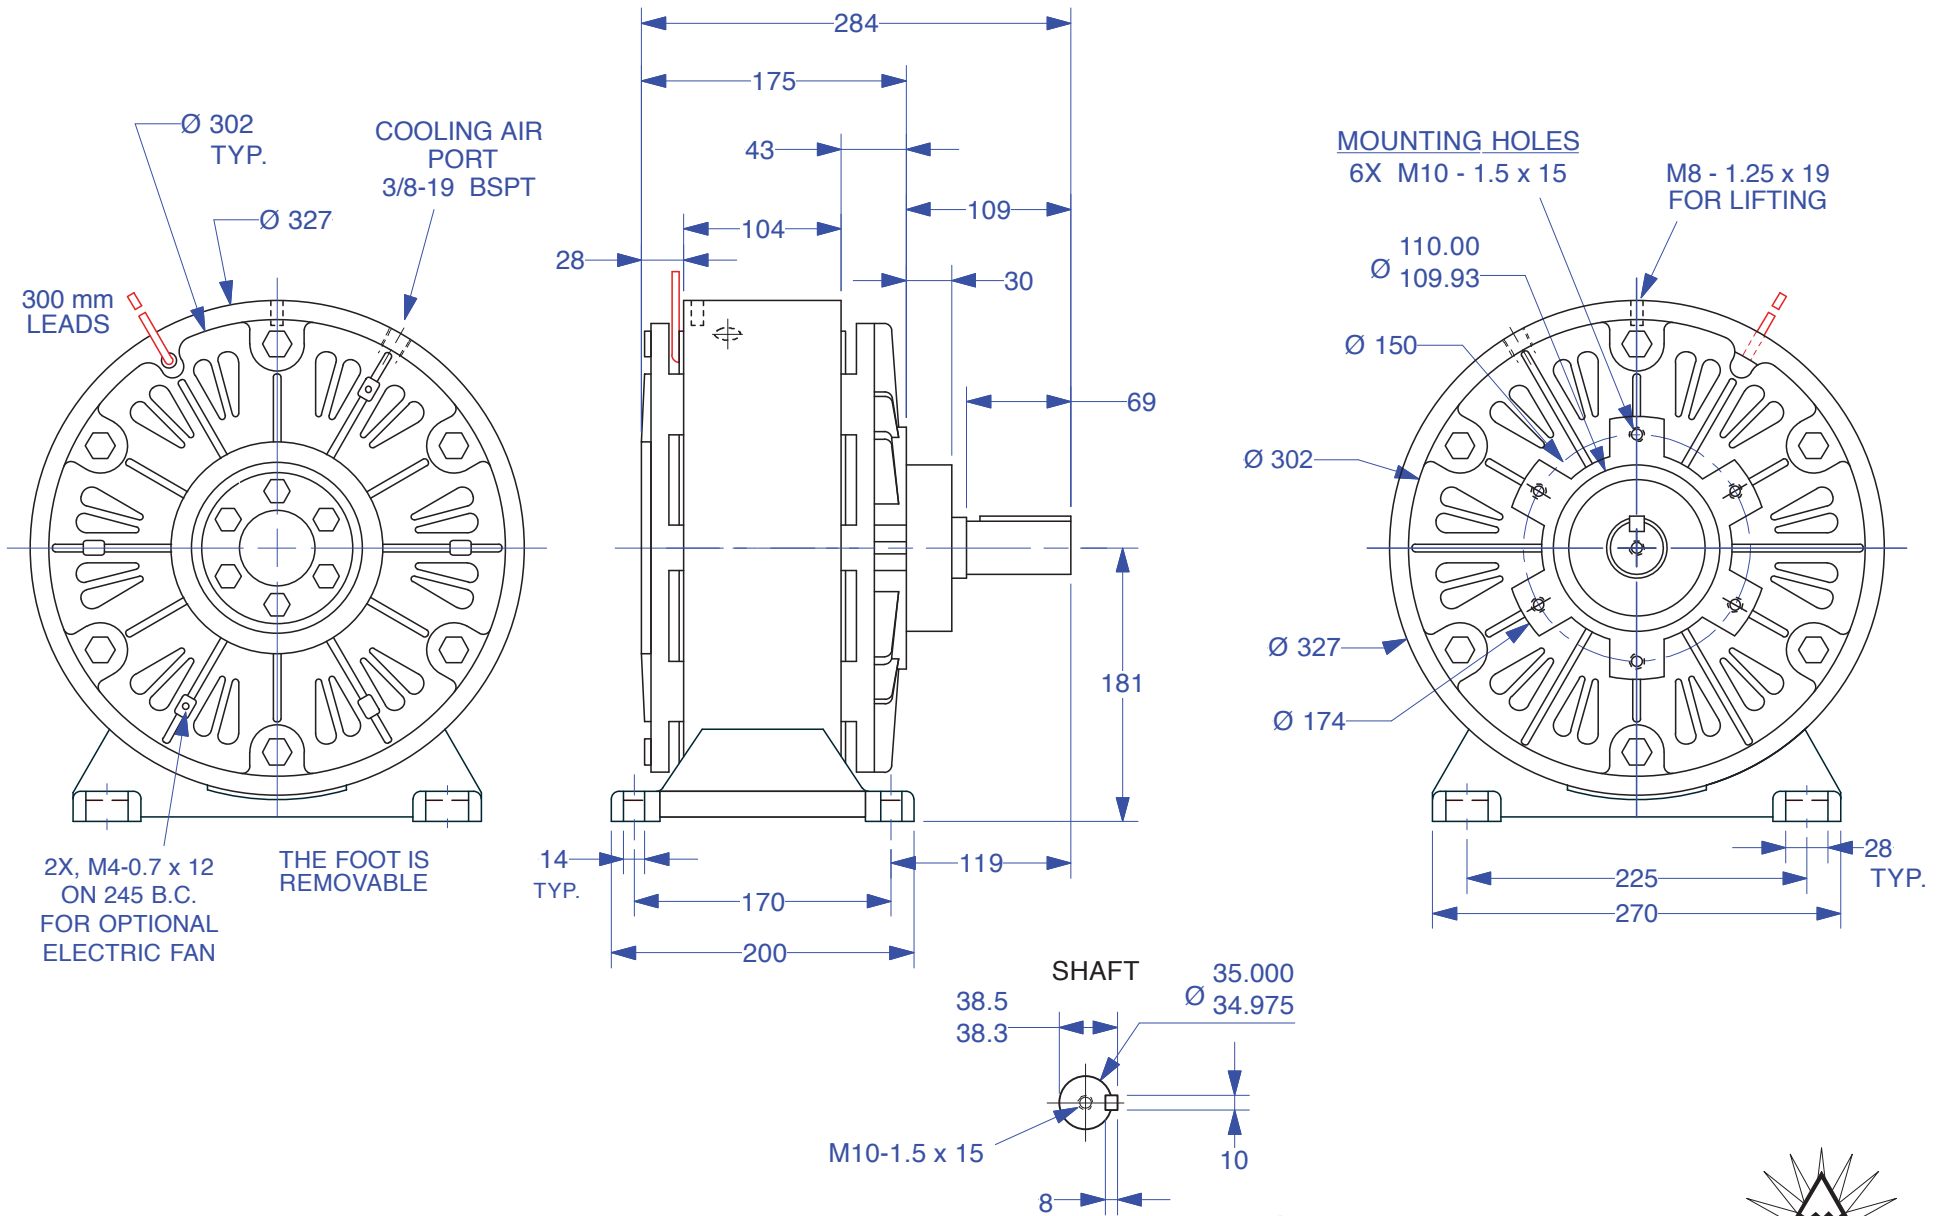

MAGNETIC PARTICLE BRAKE POB-200F

Units : mm
Scale : 1/5

Drawn 12/10/08
Changed 12/11/08
Foot 3/4/13

Elmira, NY 14901 USA
Telephone: 518-523-2422
www.placidindustries.com