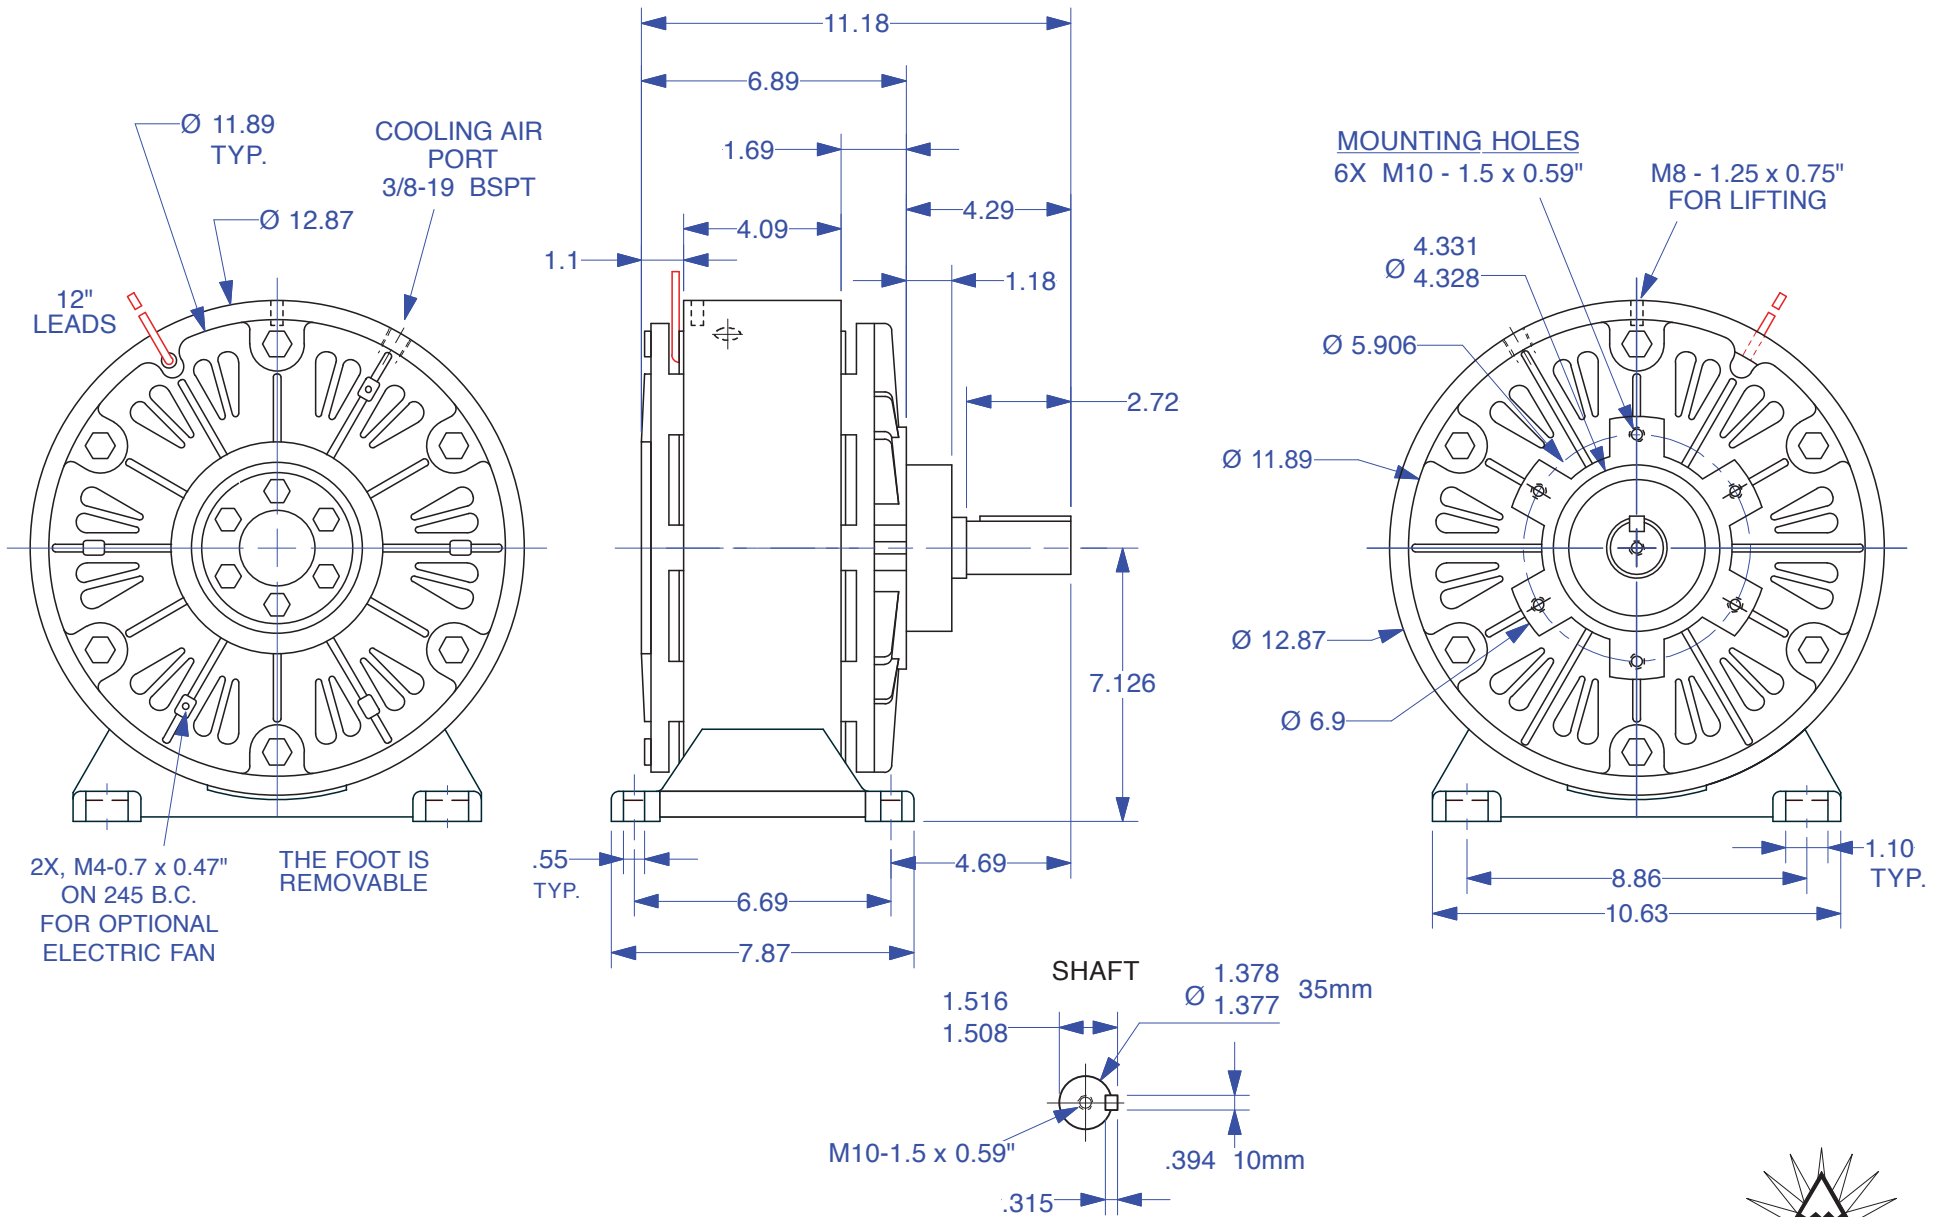

MAGNETIC PARTICLE BRAKE POB-200F

Units : inches
Scale : 1/5

Drawn 12/10/08
Changed 12/11/08
Foot 3/4/13

Elmira, NY 14901 USA
Telephone: 518-523-2422
www.placidindustries.com