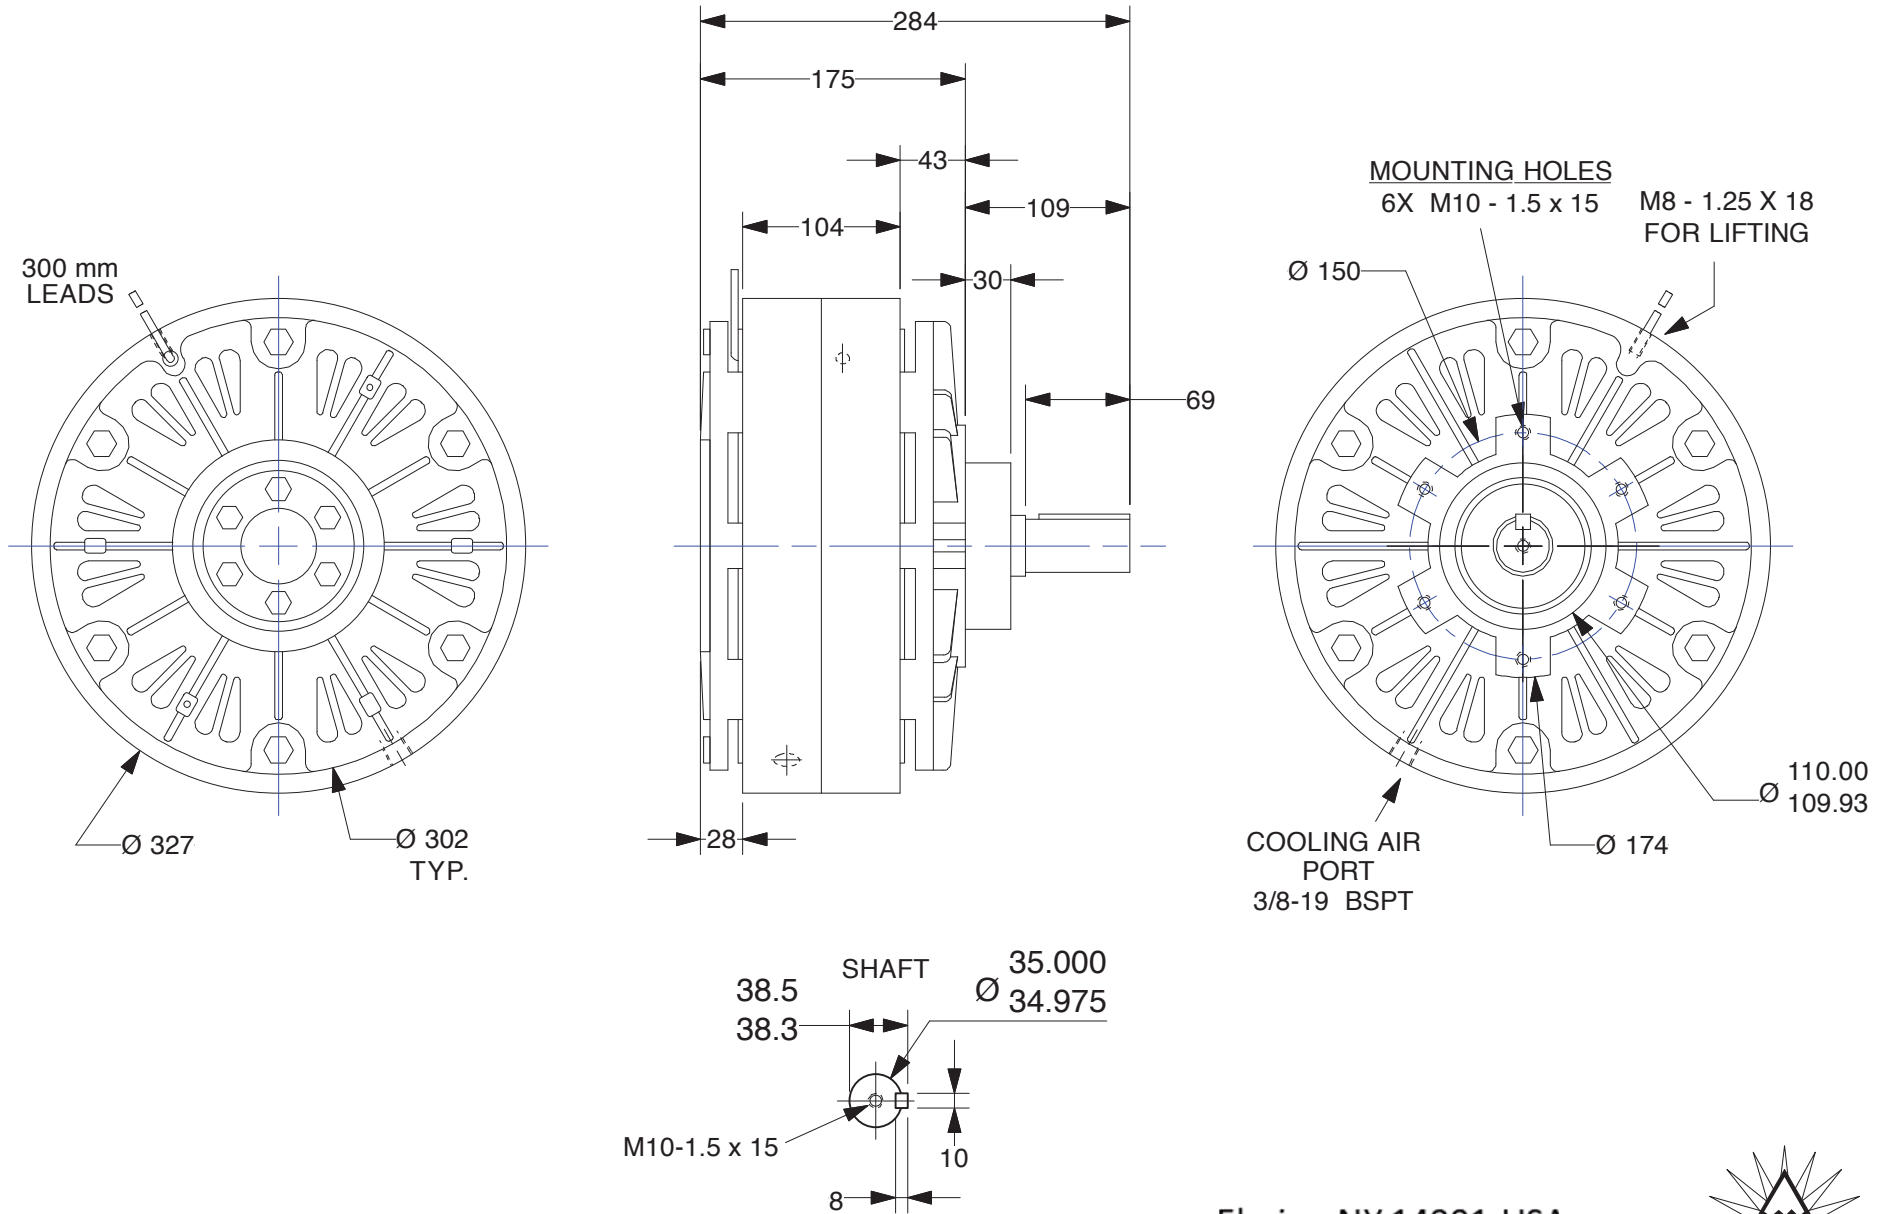

MAGNETIC PARTICLE BRAKE POB-200

Units : mm
Scale : 1/5

Drawn 12/10/08
Changed 12/11/08

Elmira, NY 14901 USA
Telephone: 518-523-2422
www.placidindustries.com