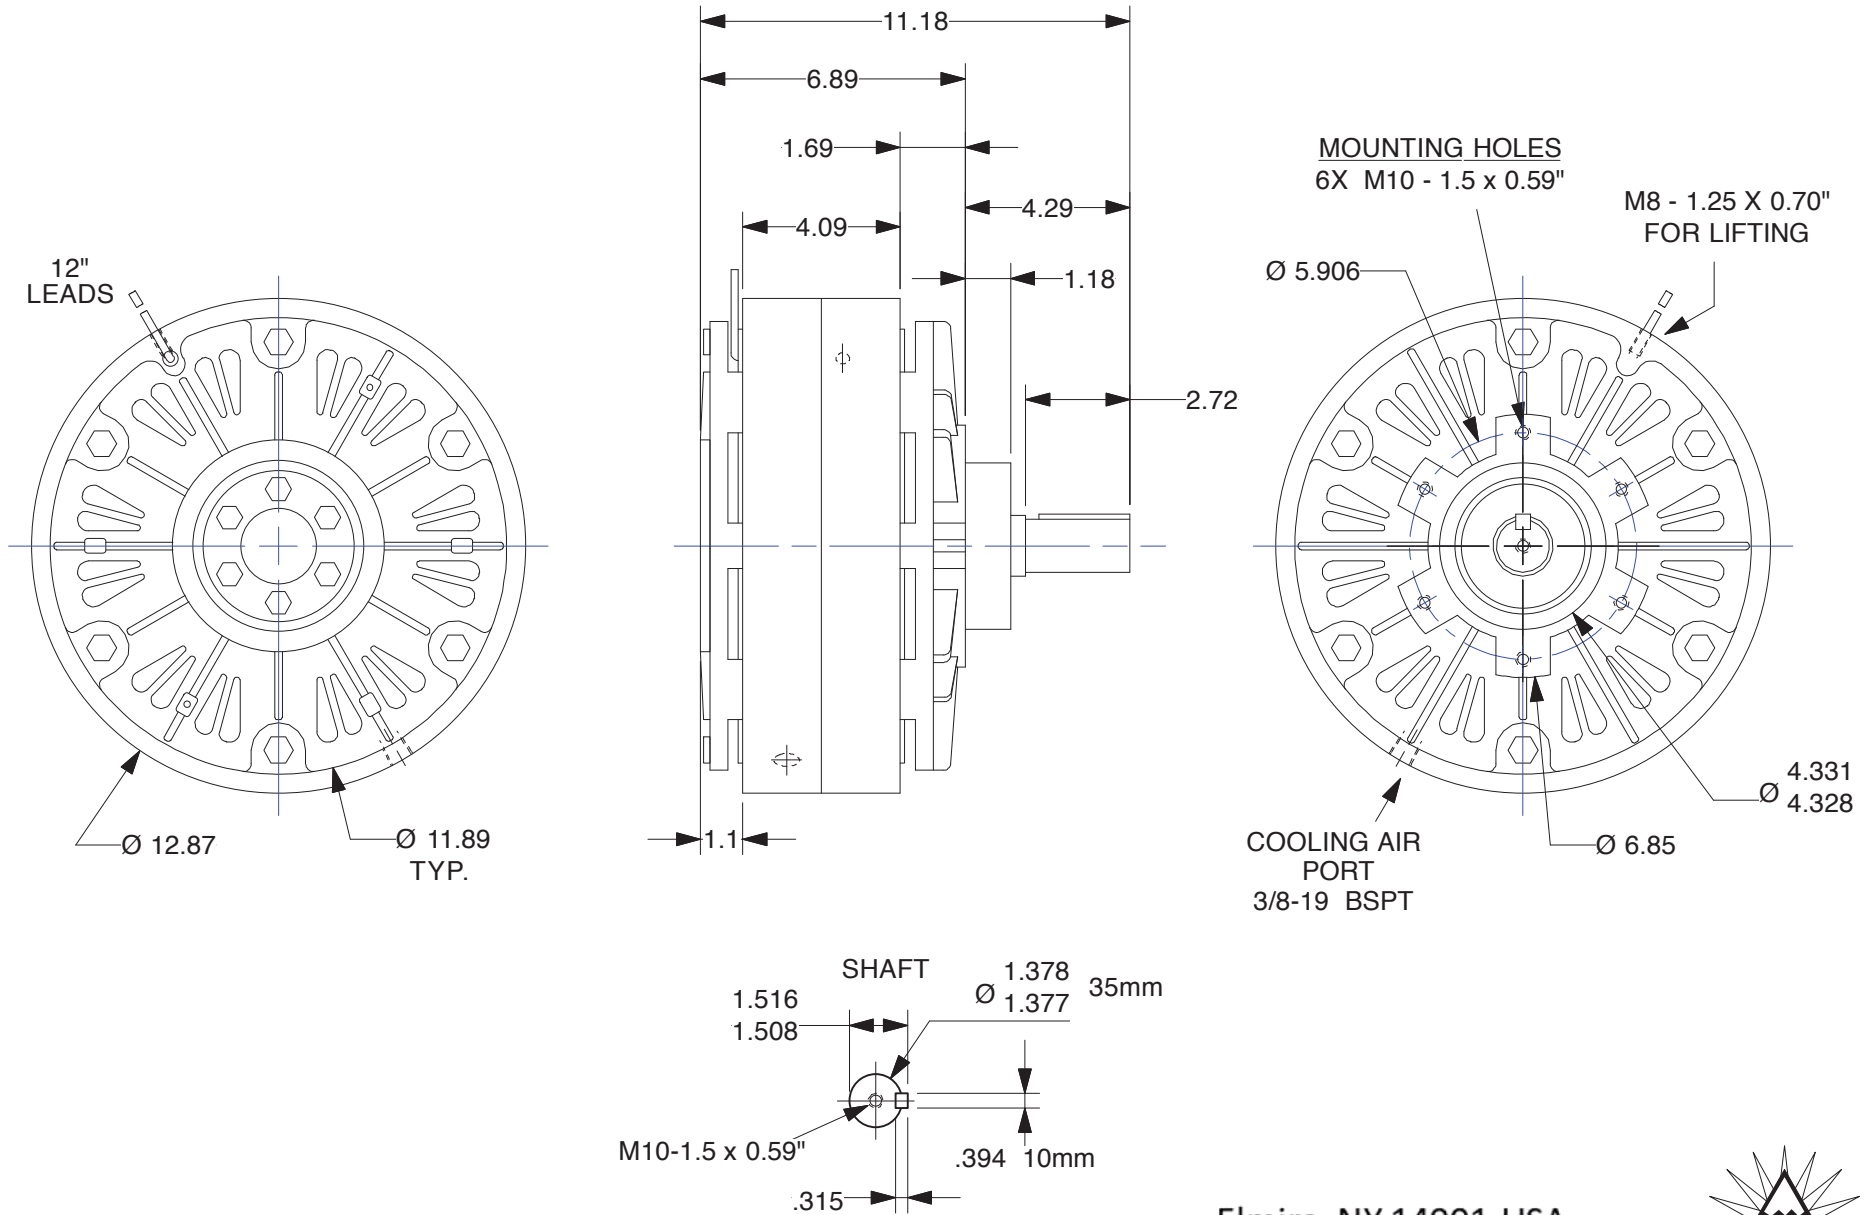

MAGNETIC PARTICLE BRAKE POB-200

Units : inches
Scale : 1/5

Drawn 12/10/08
Changed 12/11/08

Elmira, NY 14901 USA
Telephone: 518-523-2422
www.placidindustries.com