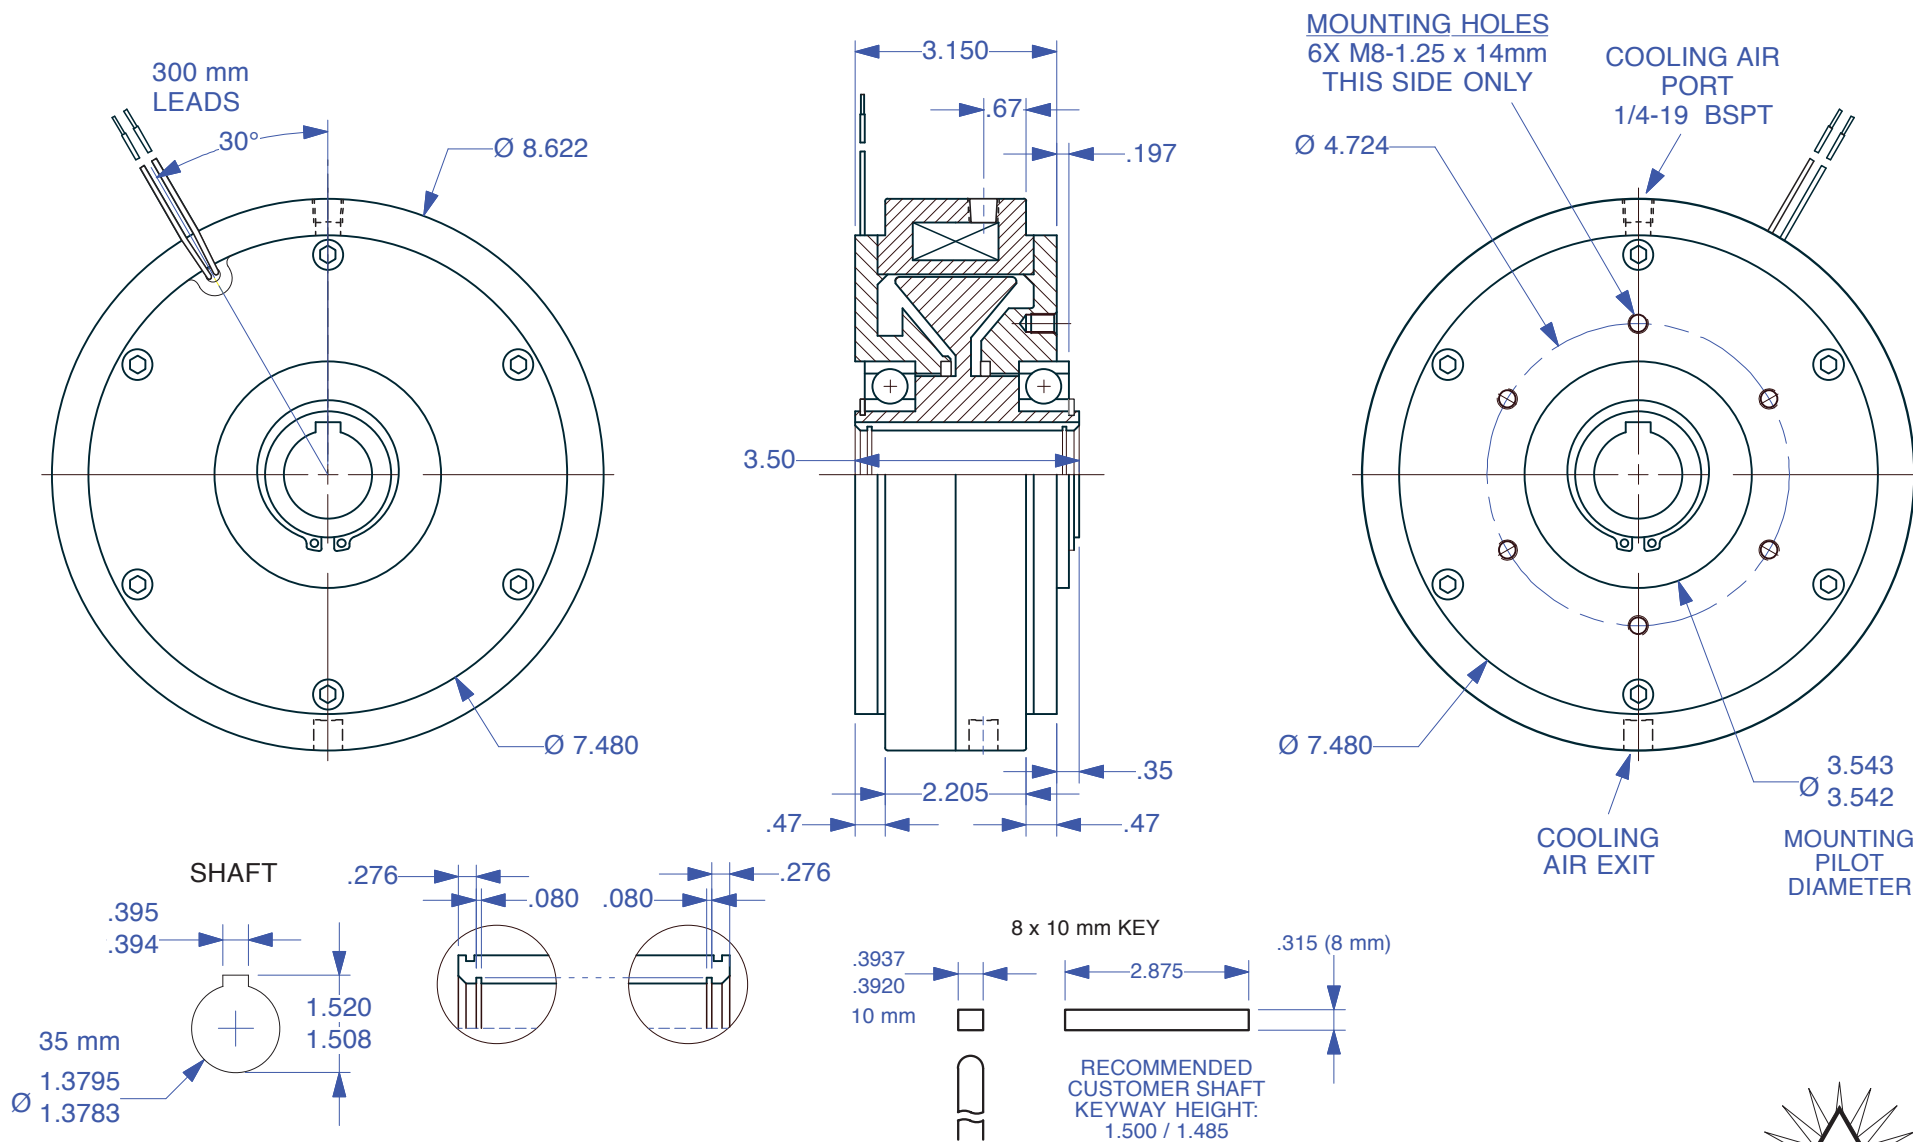

MAGNETIC PARTICLE BRAKE PLB-100

Units : inches
Scale : 1/3

Drawn 9/28/12
Changed 4/15/14

Elmira, NY 14901 USA
Telephone: 518-523-2422
www.placidindustries.com