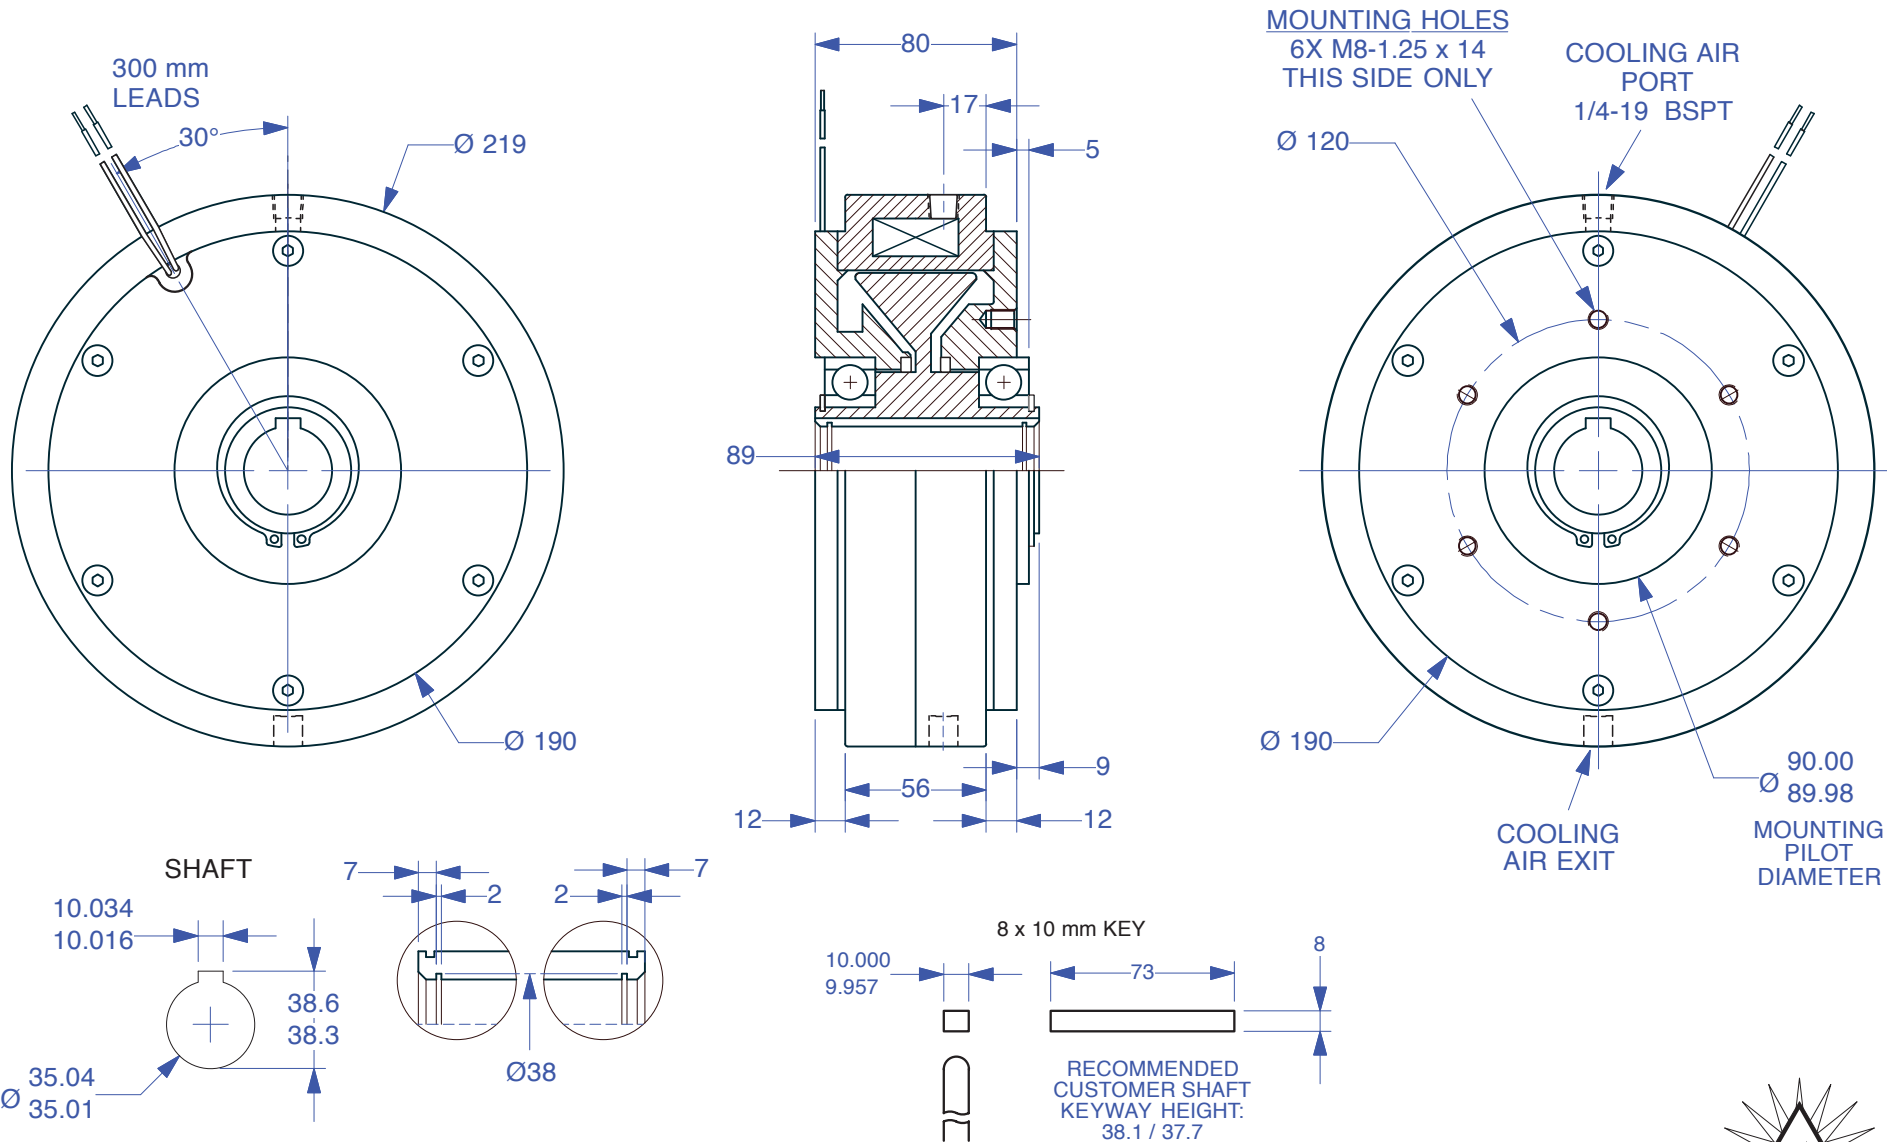

MAGNETIC PARTICLE BRAKE PLB-100

Units : mm
Scale : 1/3

Drawn 9/28/12
Changed 4/15/14

Elmira, NY 14901 USA
Telephone: 518-523-2422
www.placidindustries.com