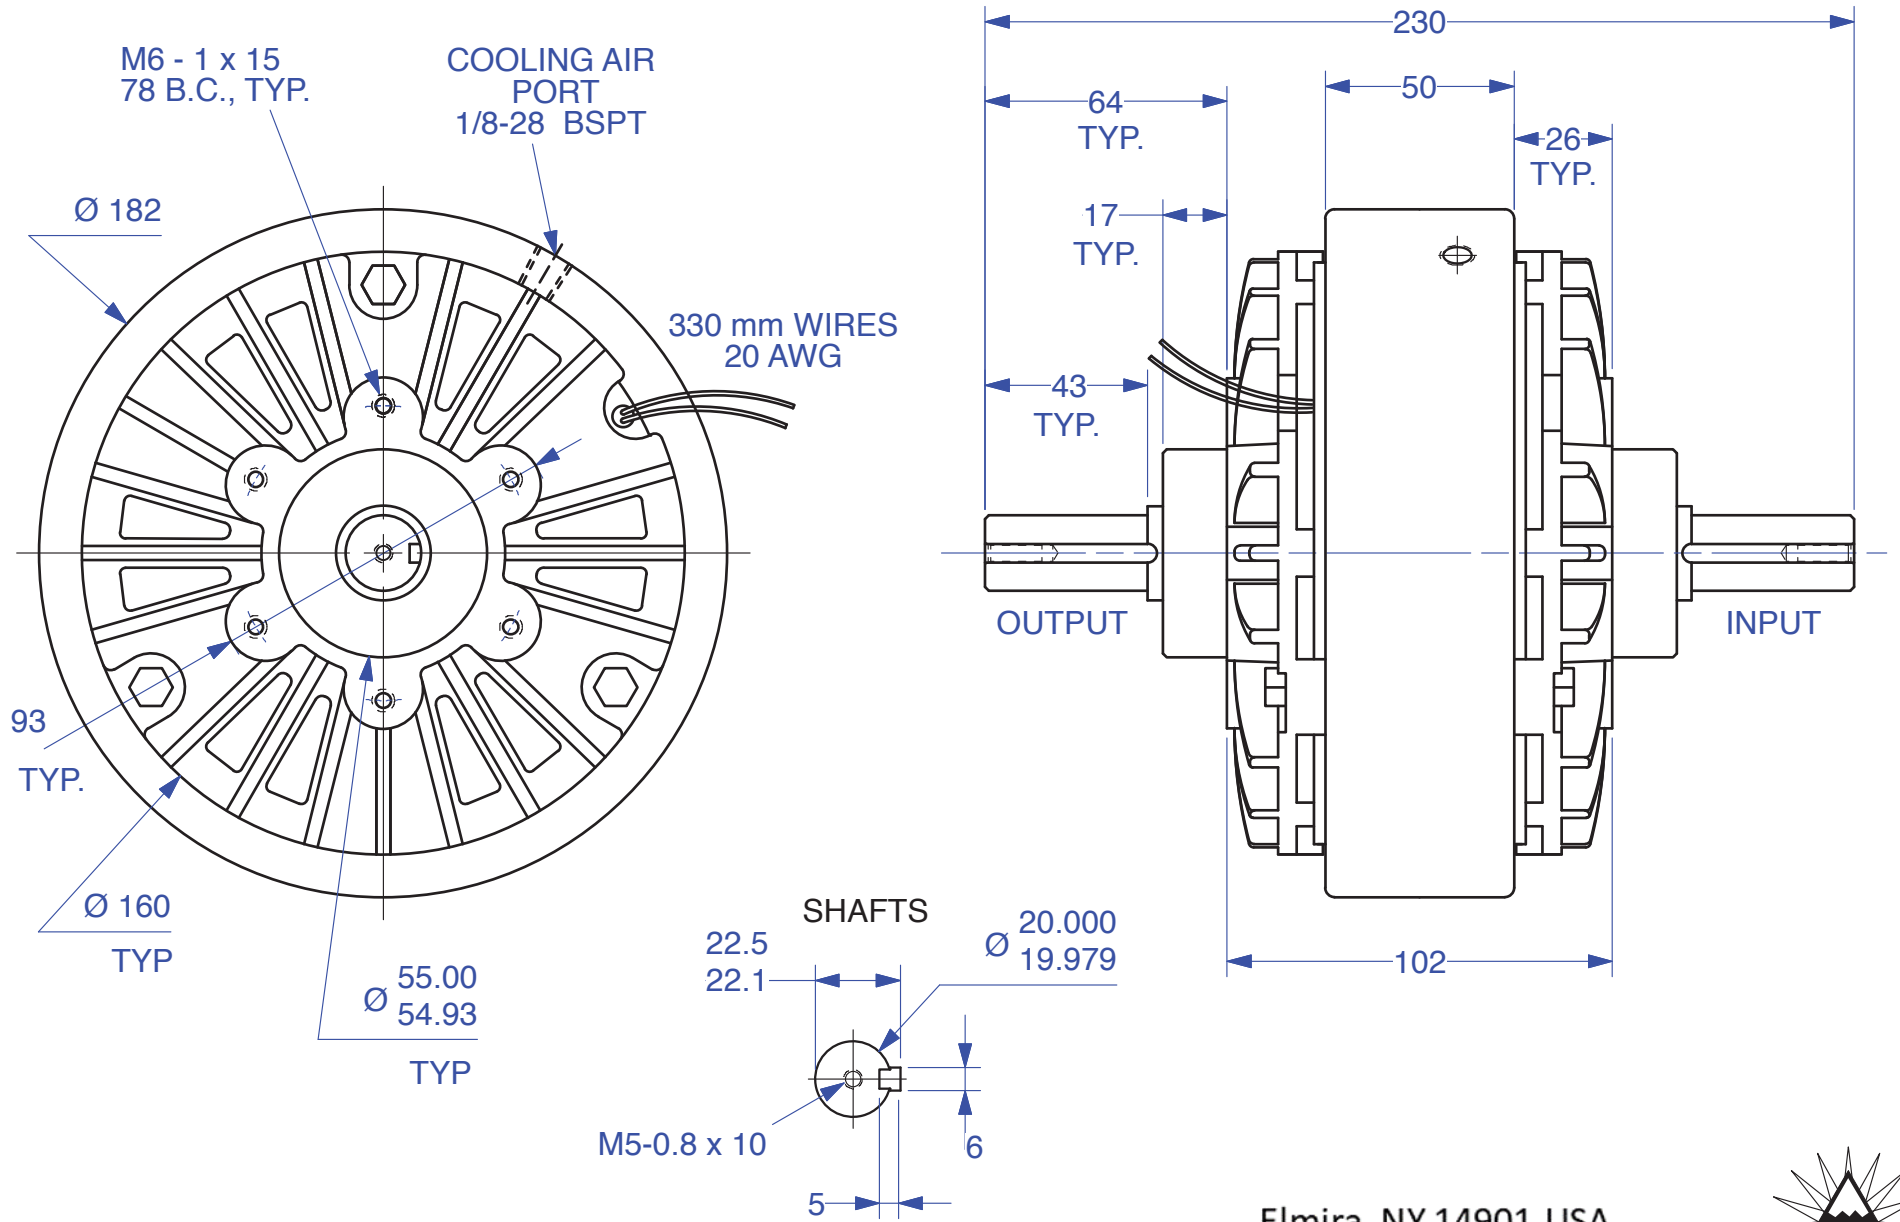

# MAGNETIC PARTICLE CLUTCH KC-2.5

Units : mm  
Scale : 40%

Drawn 1/13/04  
Changed 7/2/14

Elmira, NY 14901 USA  
Telephone: 518-523-2422  
[www.placidindustries.com](http://www.placidindustries.com)