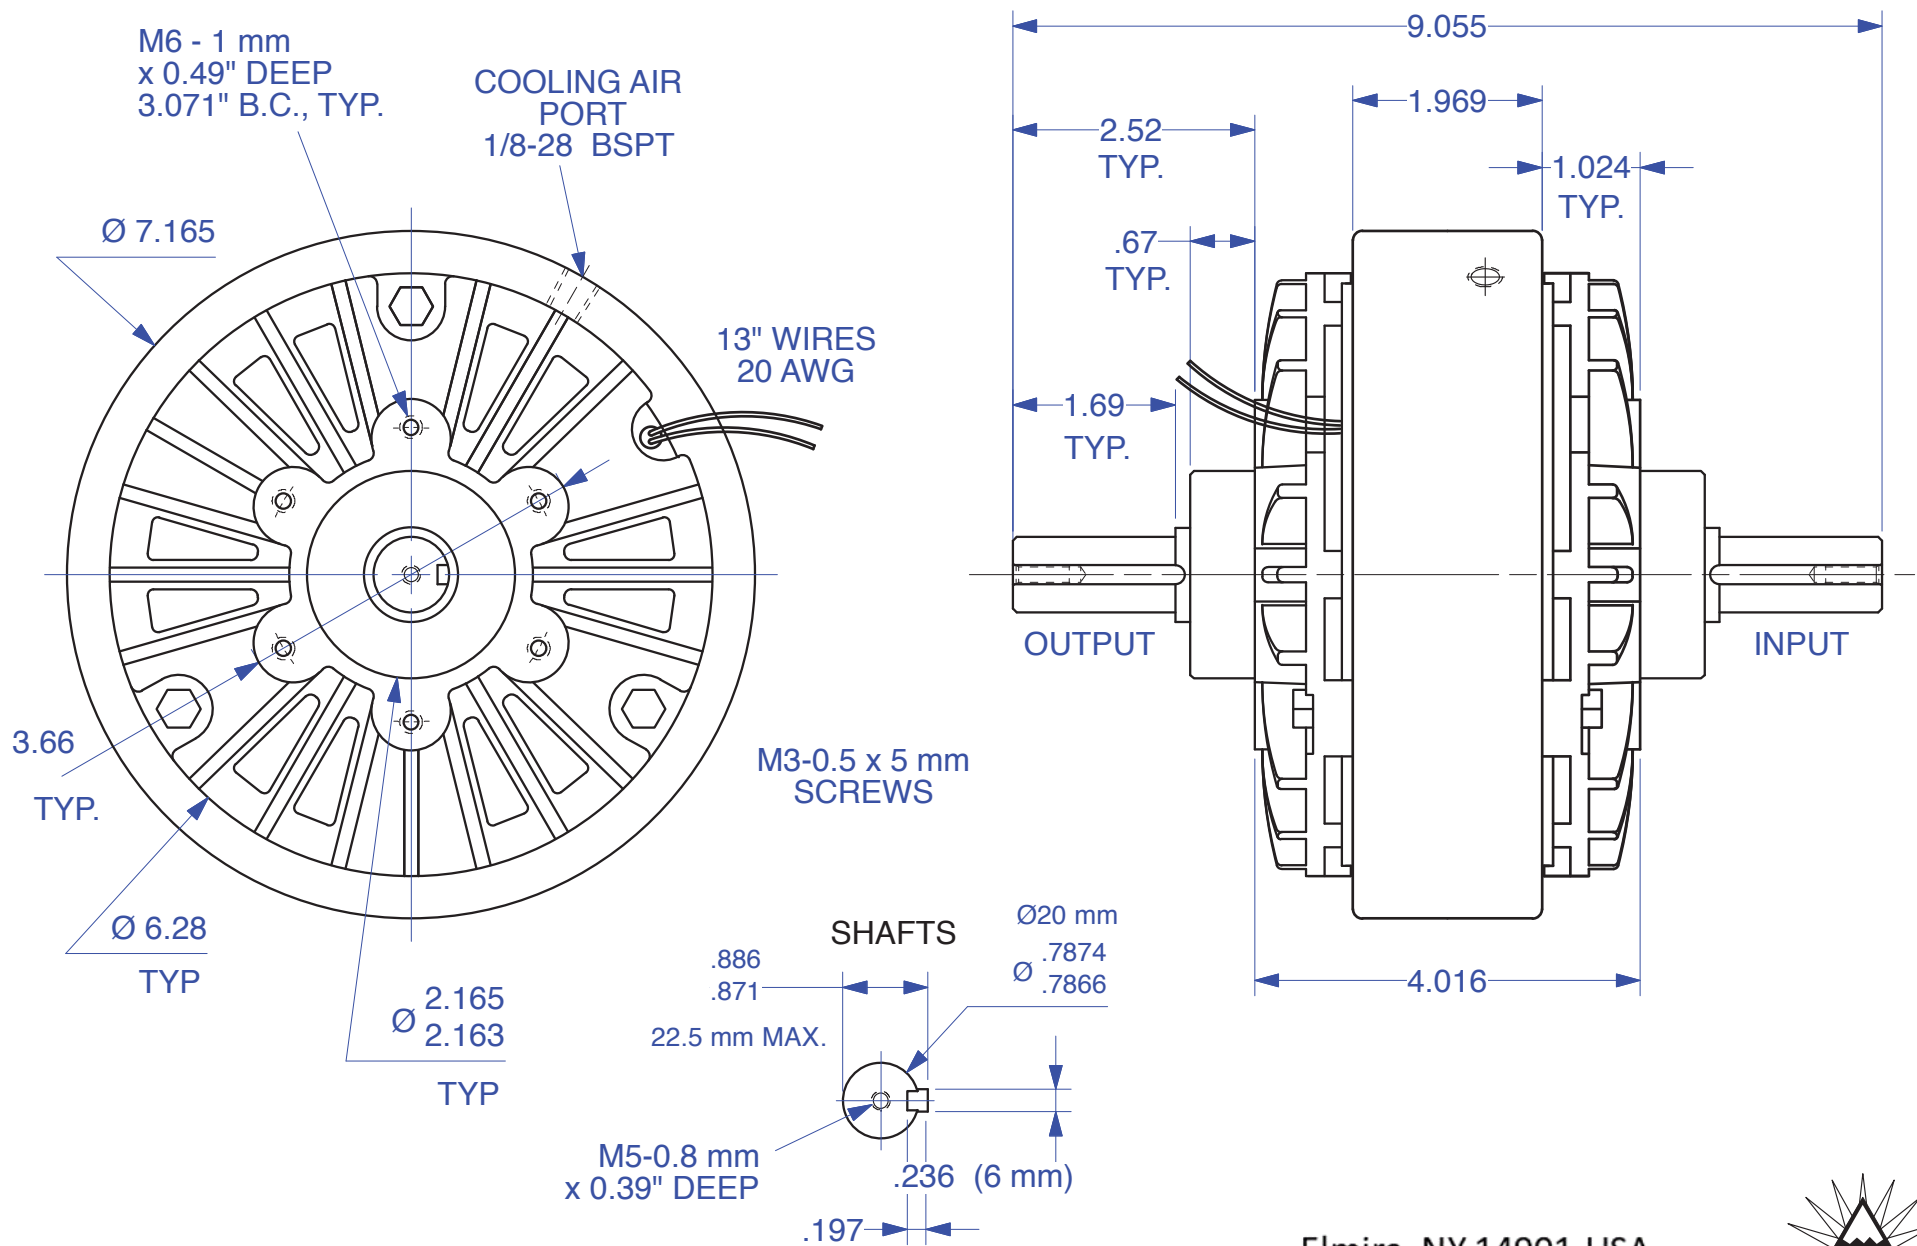

# MAGNETIC PARTICLE CLUTCH KC-2.5

Units : inches  
Scale : 40%

Drawn 1/13/04  
Changed 7/2/14

Elmira, NY 14901 USA  
Telephone: 518-523-2422  
[www.placidindustries.com](http://www.placidindustries.com)