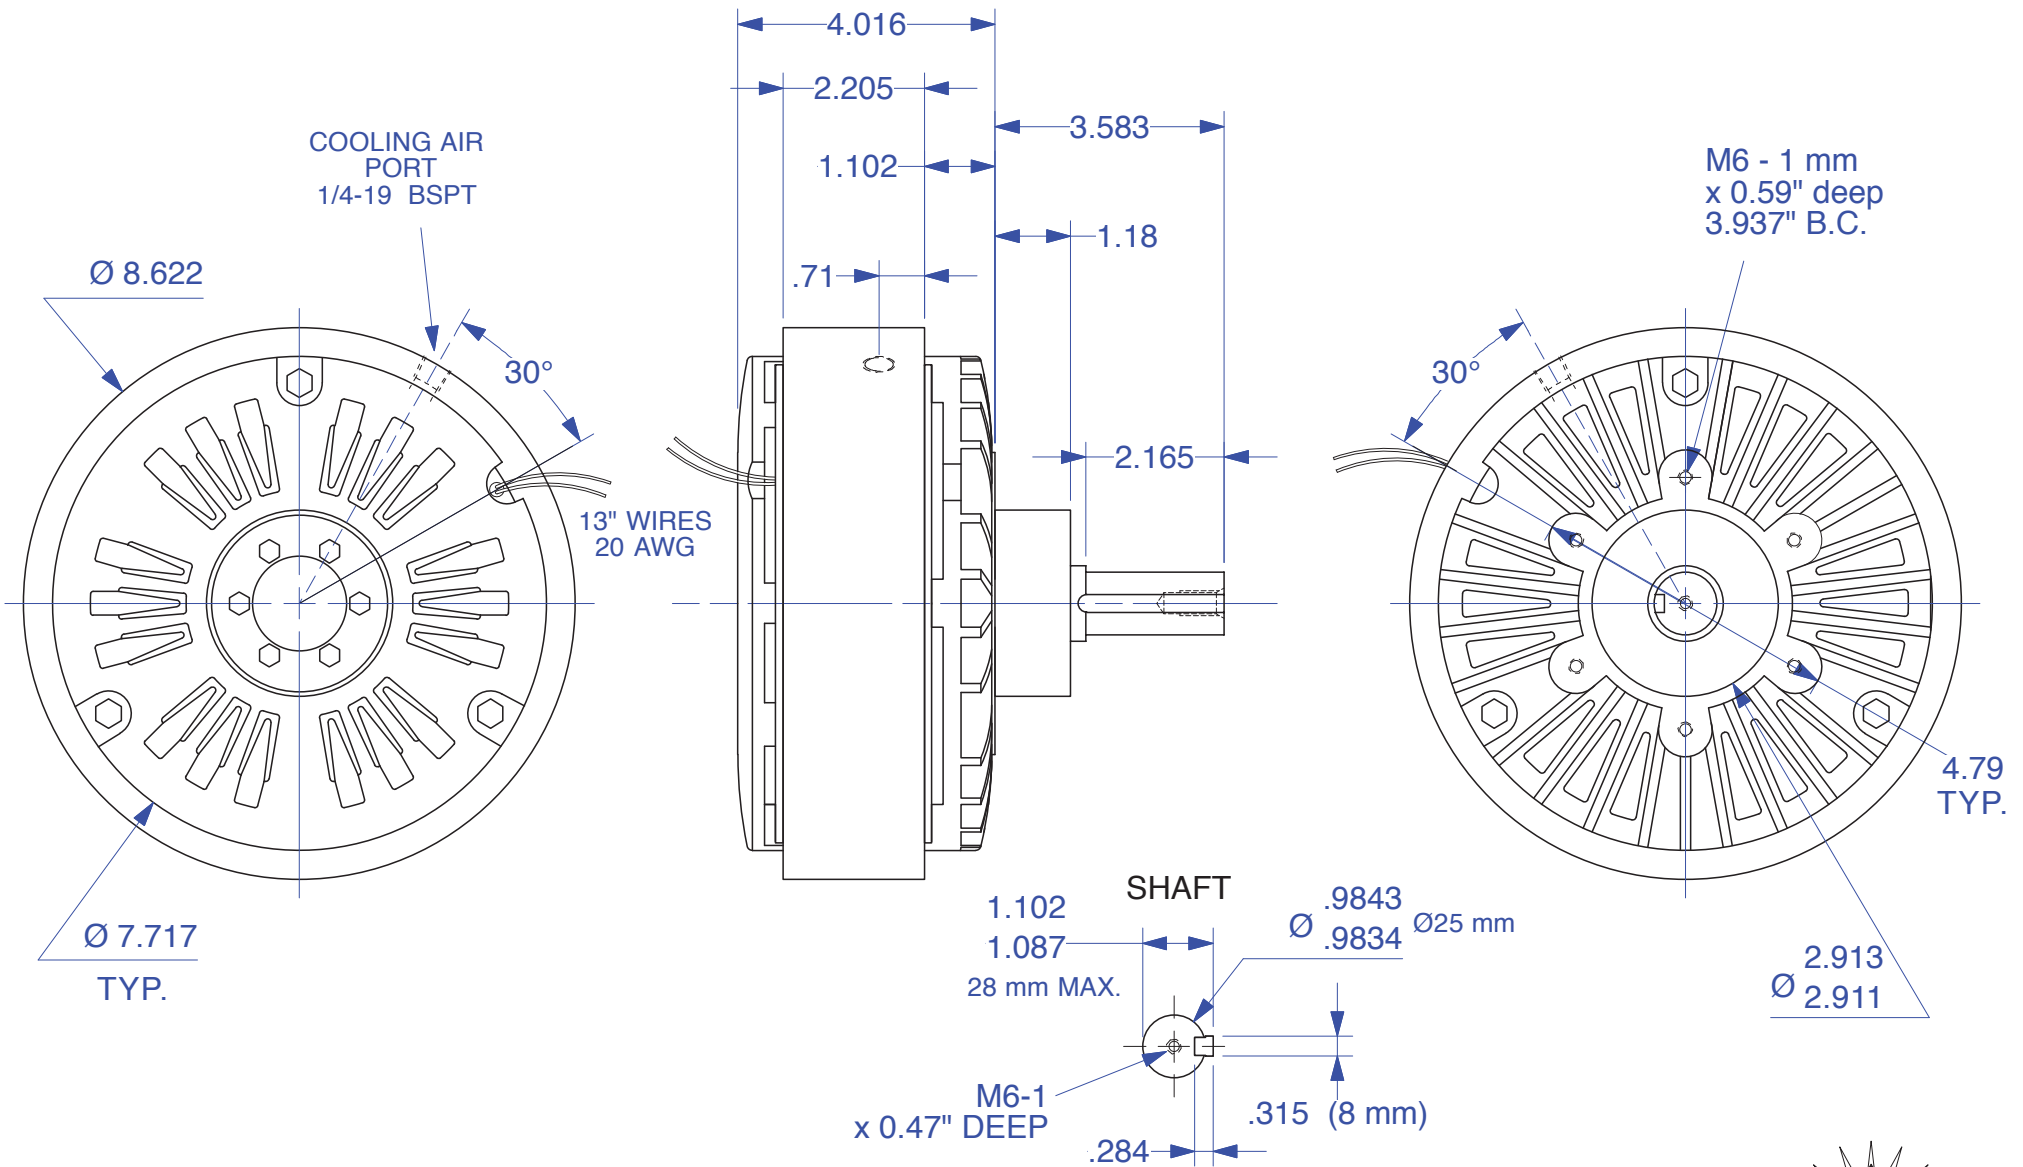

MAGNETIC PARTICLE BRAKE KB-5

Units : inches
Scale : 1/3

Drawn 4/20/03
Changed 10/23/14

Elmira, NY 14901 USA
Telephone: 518-523-2422
www.placidindustries.com