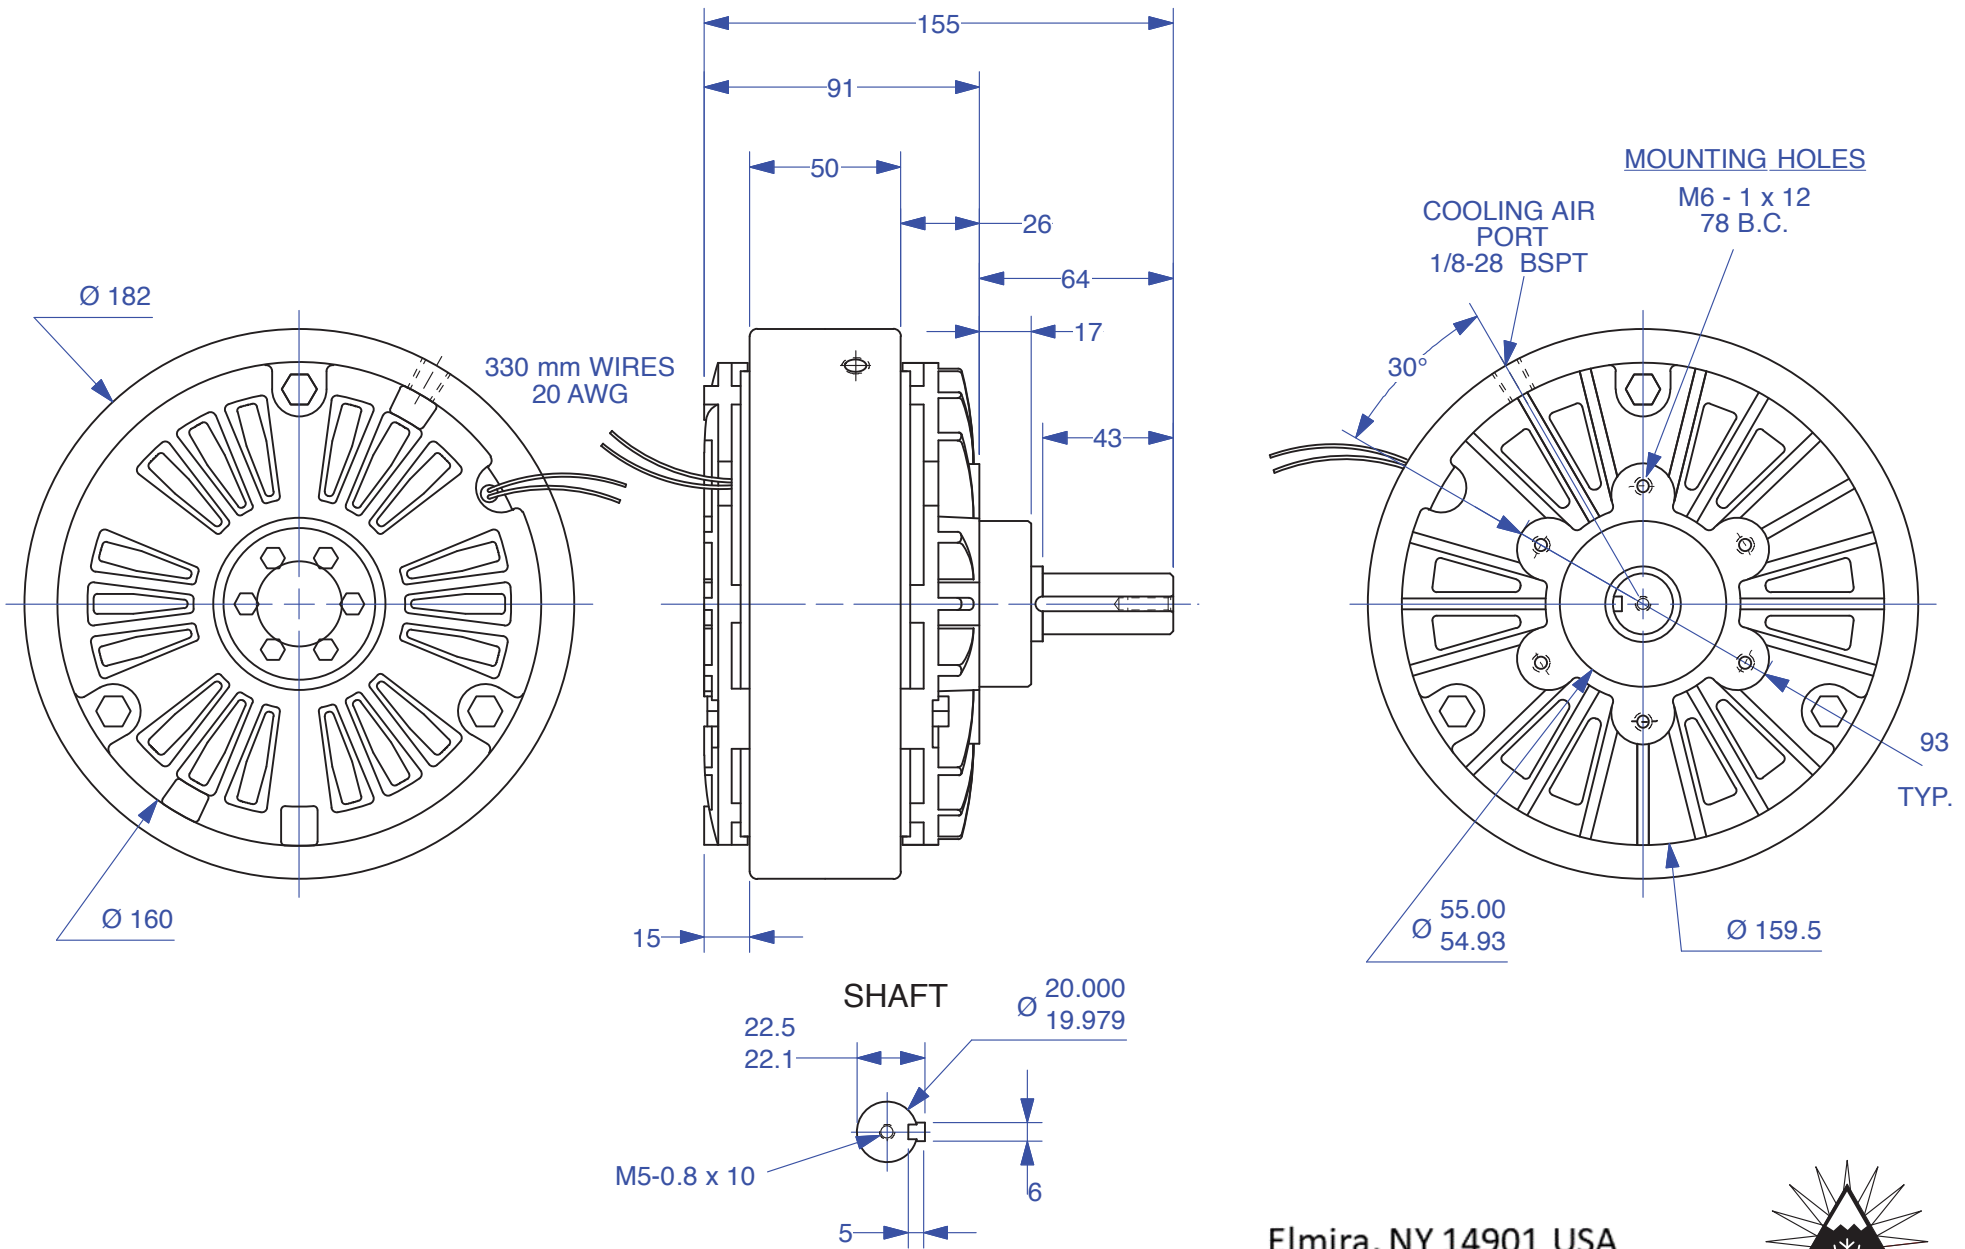

# MAGNETIC PARTICLE BRAKE KB-2.5

Units : mm  
Scale : 40%

Drawn 1/5/05  
Changed 10/25/14

Elmira, NY 14901 USA  
Telephone: 518-523-2422  
[www.placidindustries.com](http://www.placidindustries.com)