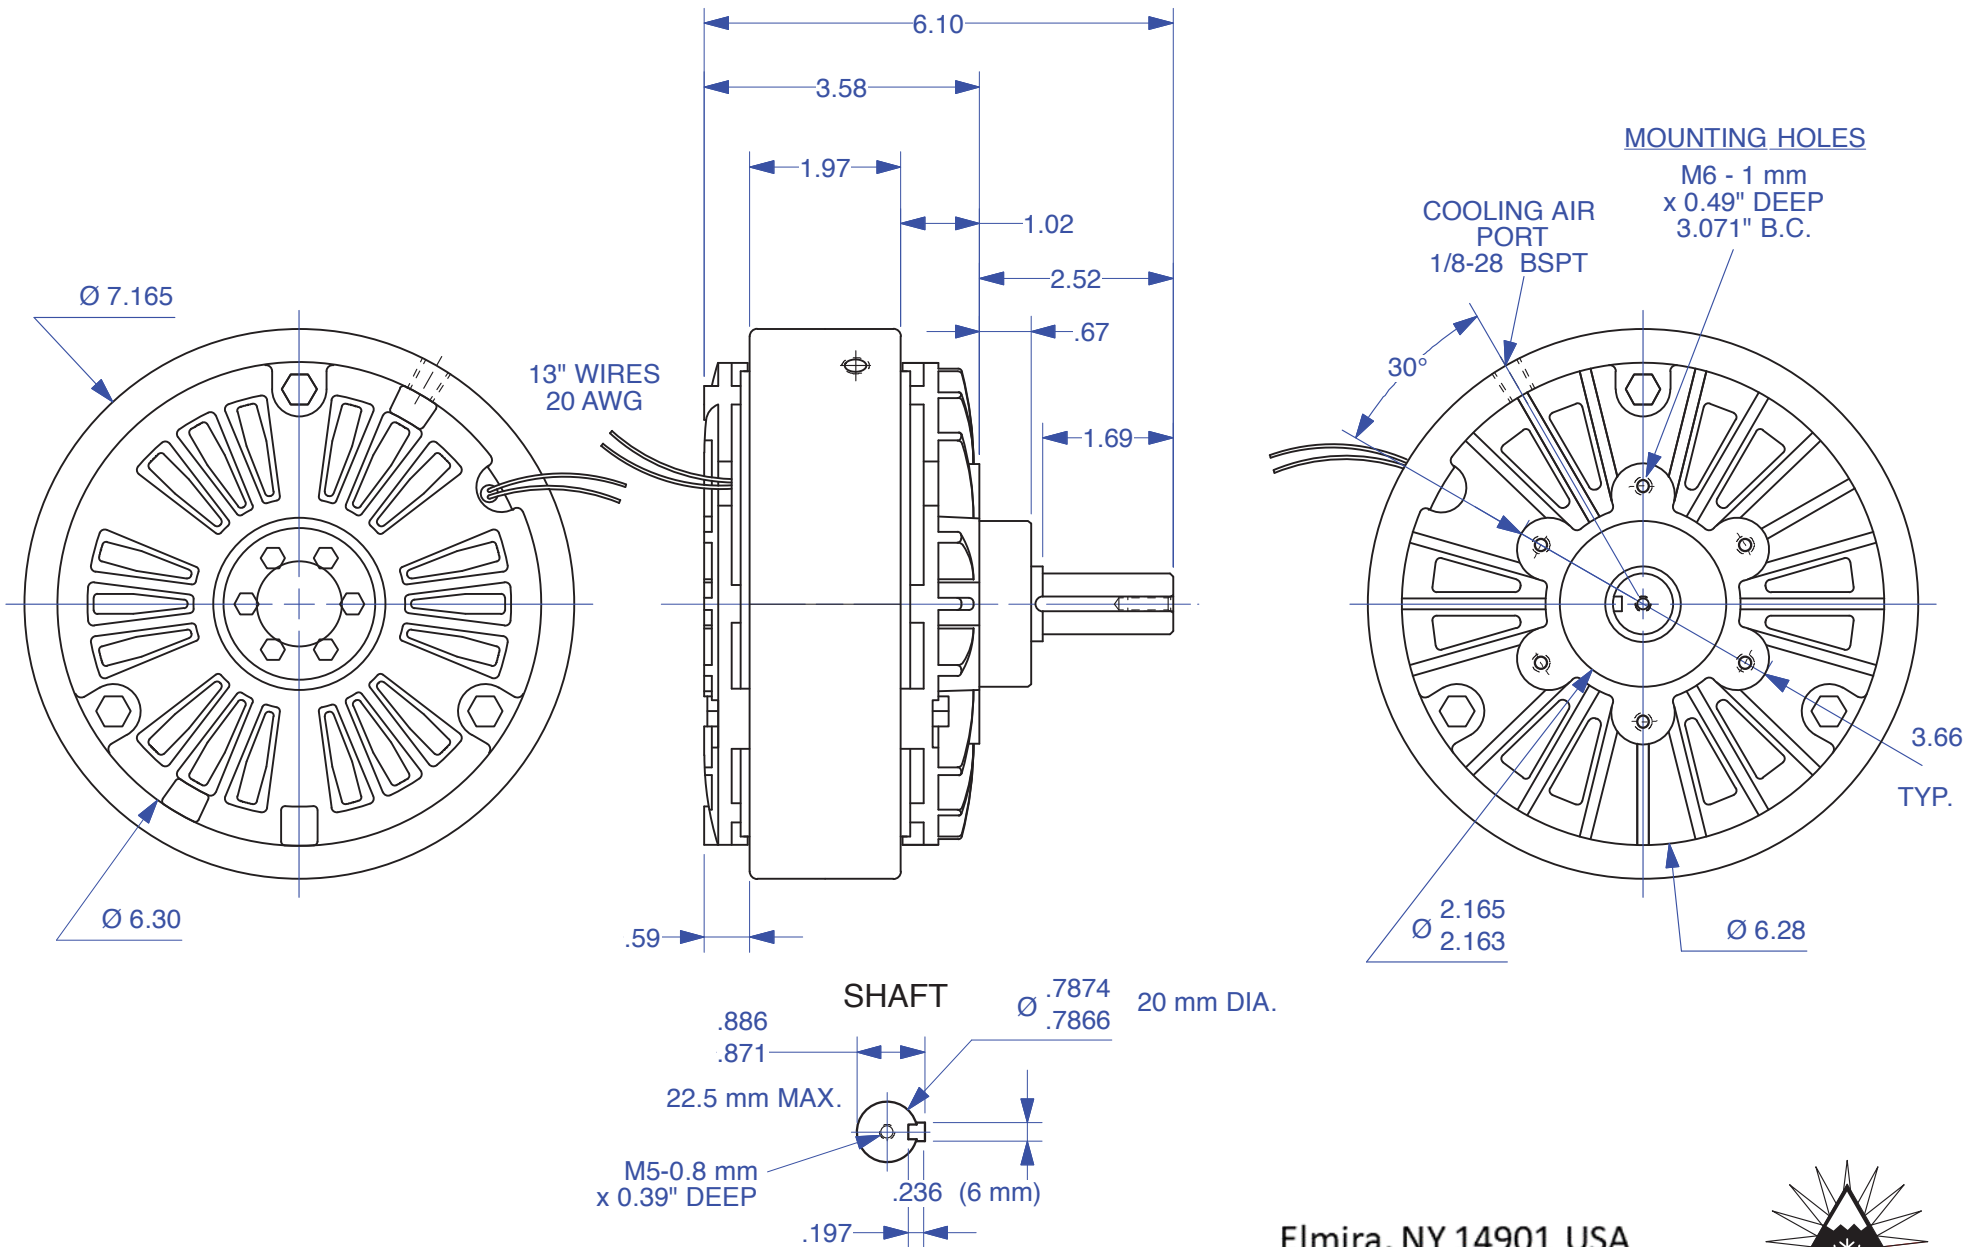

# MAGNETIC PARTICLE BRAKE KB-2.5

Units : inches  
Scale : 40%

Drawn 1/5/05  
Changed 10/24/14

Elmira, NY 14901 USA  
Telephone: 518-523-2422  
www.placidindustries.com