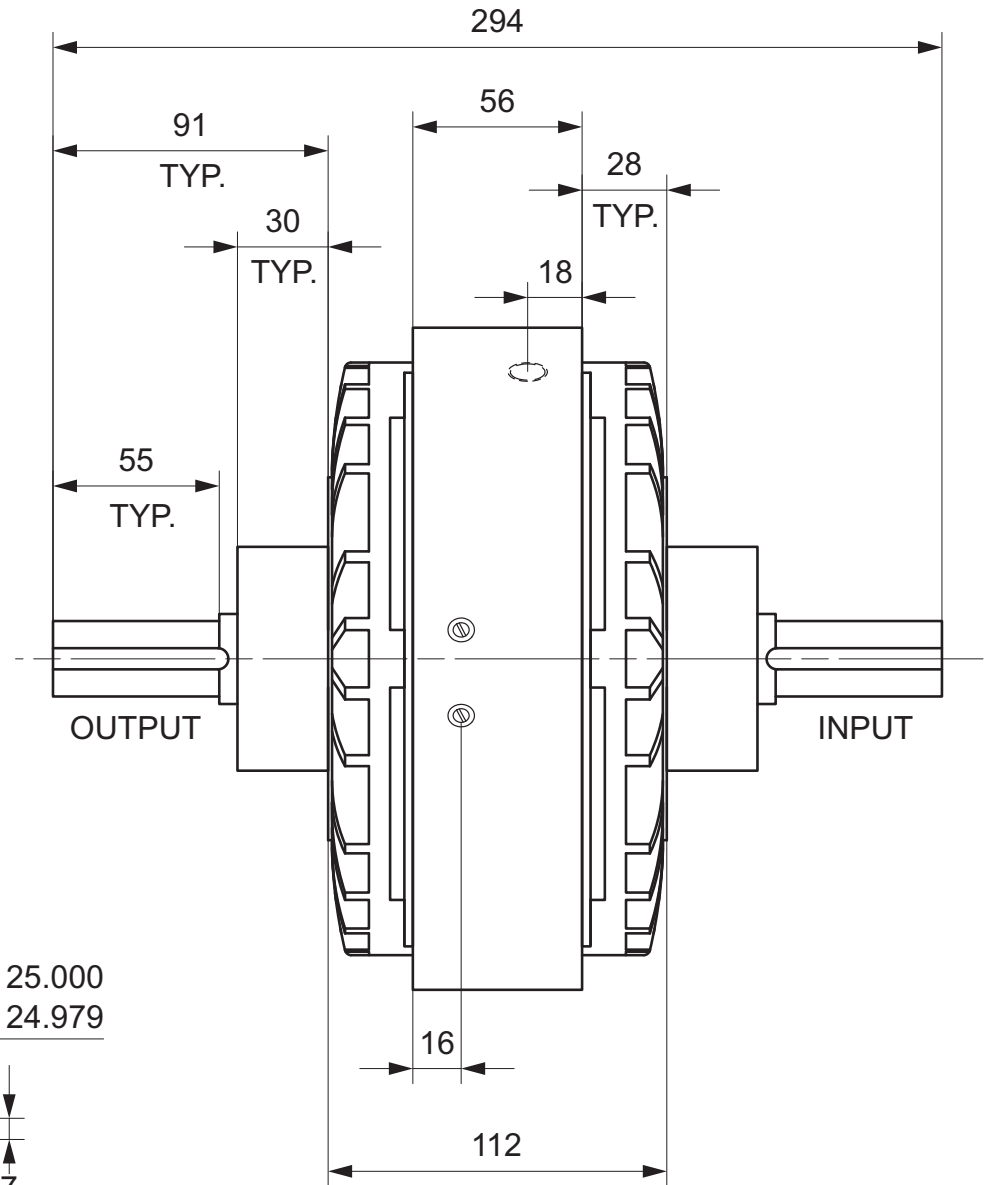

MAGNETIC PARTICLE CLUTCH KC-5

Units : mm
Scale : 40%

Drawn 4/20/03
Changed 9/14/03

Elmira, NY 14901 USA
Telephone: 518-523-2422
www.placidindustries.com