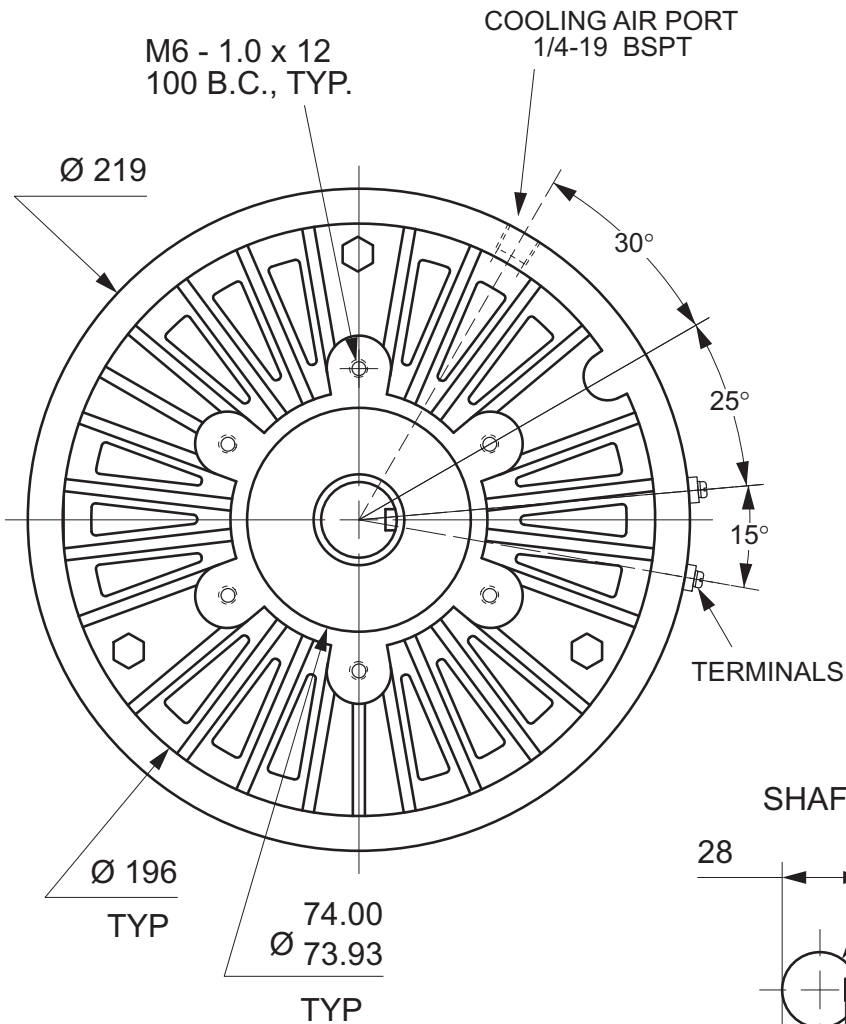

MAGNETIC PARTICLE CLUTCH KC-5

Units : mm
Scale : 40%

Drawn 4/20/03
Changed 9/14/03

Elmira, NY 14901 USA
Telephone: 518-523-2422
www.placidindustries.com