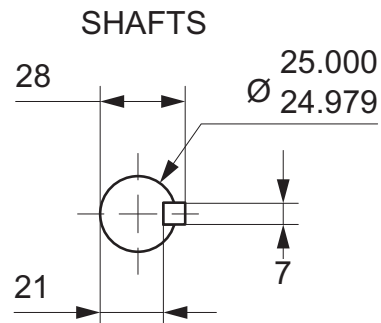

MAGNETIC PARTICLE CLUTCH KC-5

Units : mm
Scale : 40%

Drawn 4/20/03
Changed 9/14/03

Elmira, NY 14901 USA
Telephone: 518-523-2422
www.placidindustries.com