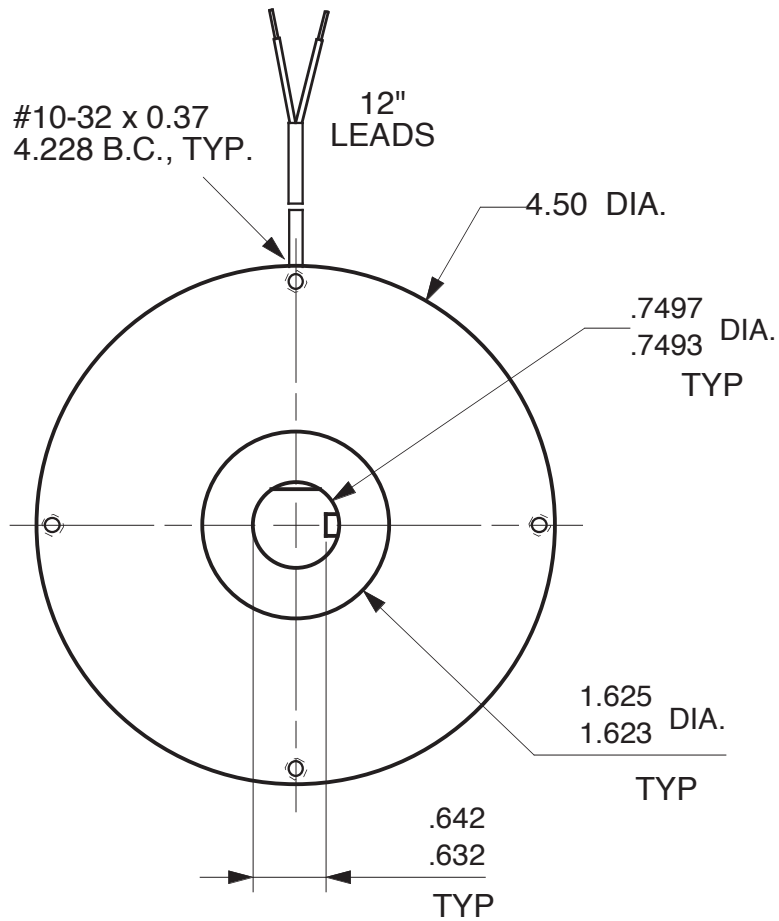

MAGNETIC PARTICLE CLUTCH C70

Units : inches
Scale : 60%

Drawn 9/27/01
Changed 9/28/01

Elmira, NY 14901 USA
Telephone: 518-523-2422
www.placidindustries.com