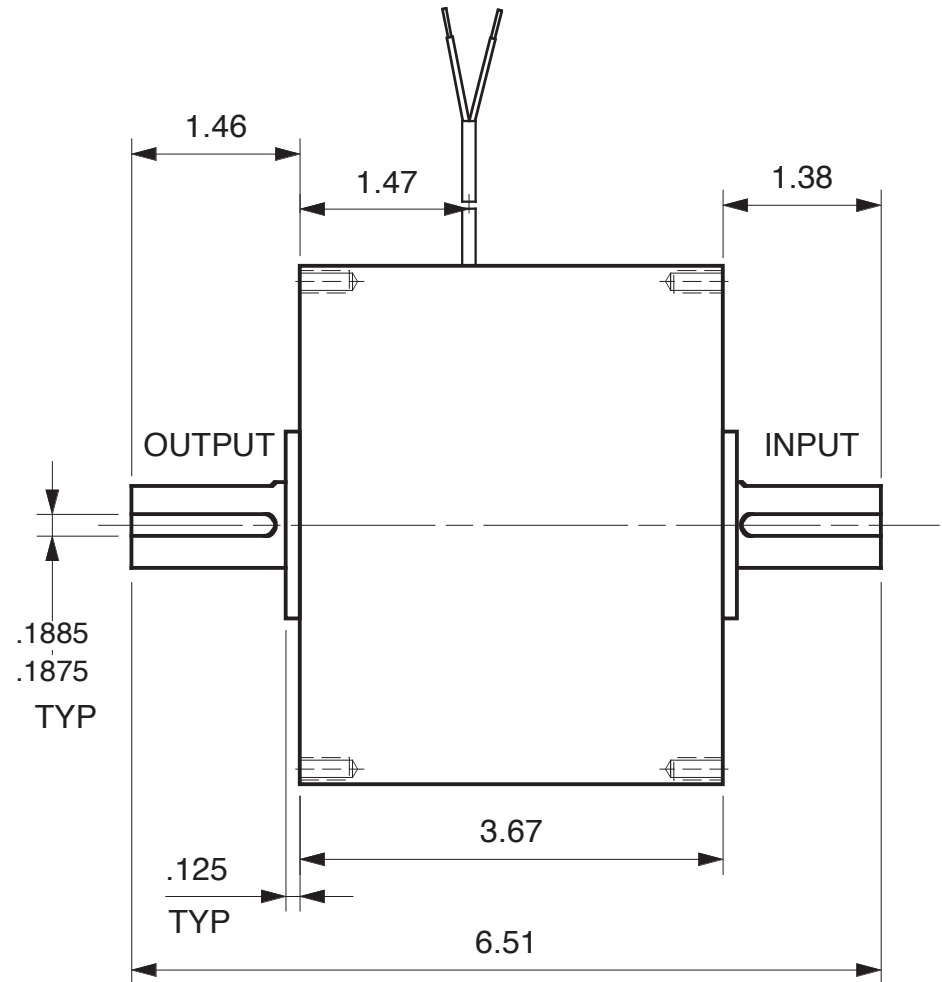

MAGNETIC PARTICLE CLUTCH C70

Units : inches
Scale : 60%

Drawn 9/27/01
Changed 9/28/01

Elmira, NY 14901 USA
Telephone: 518-523-2422
www.placidindustries.com