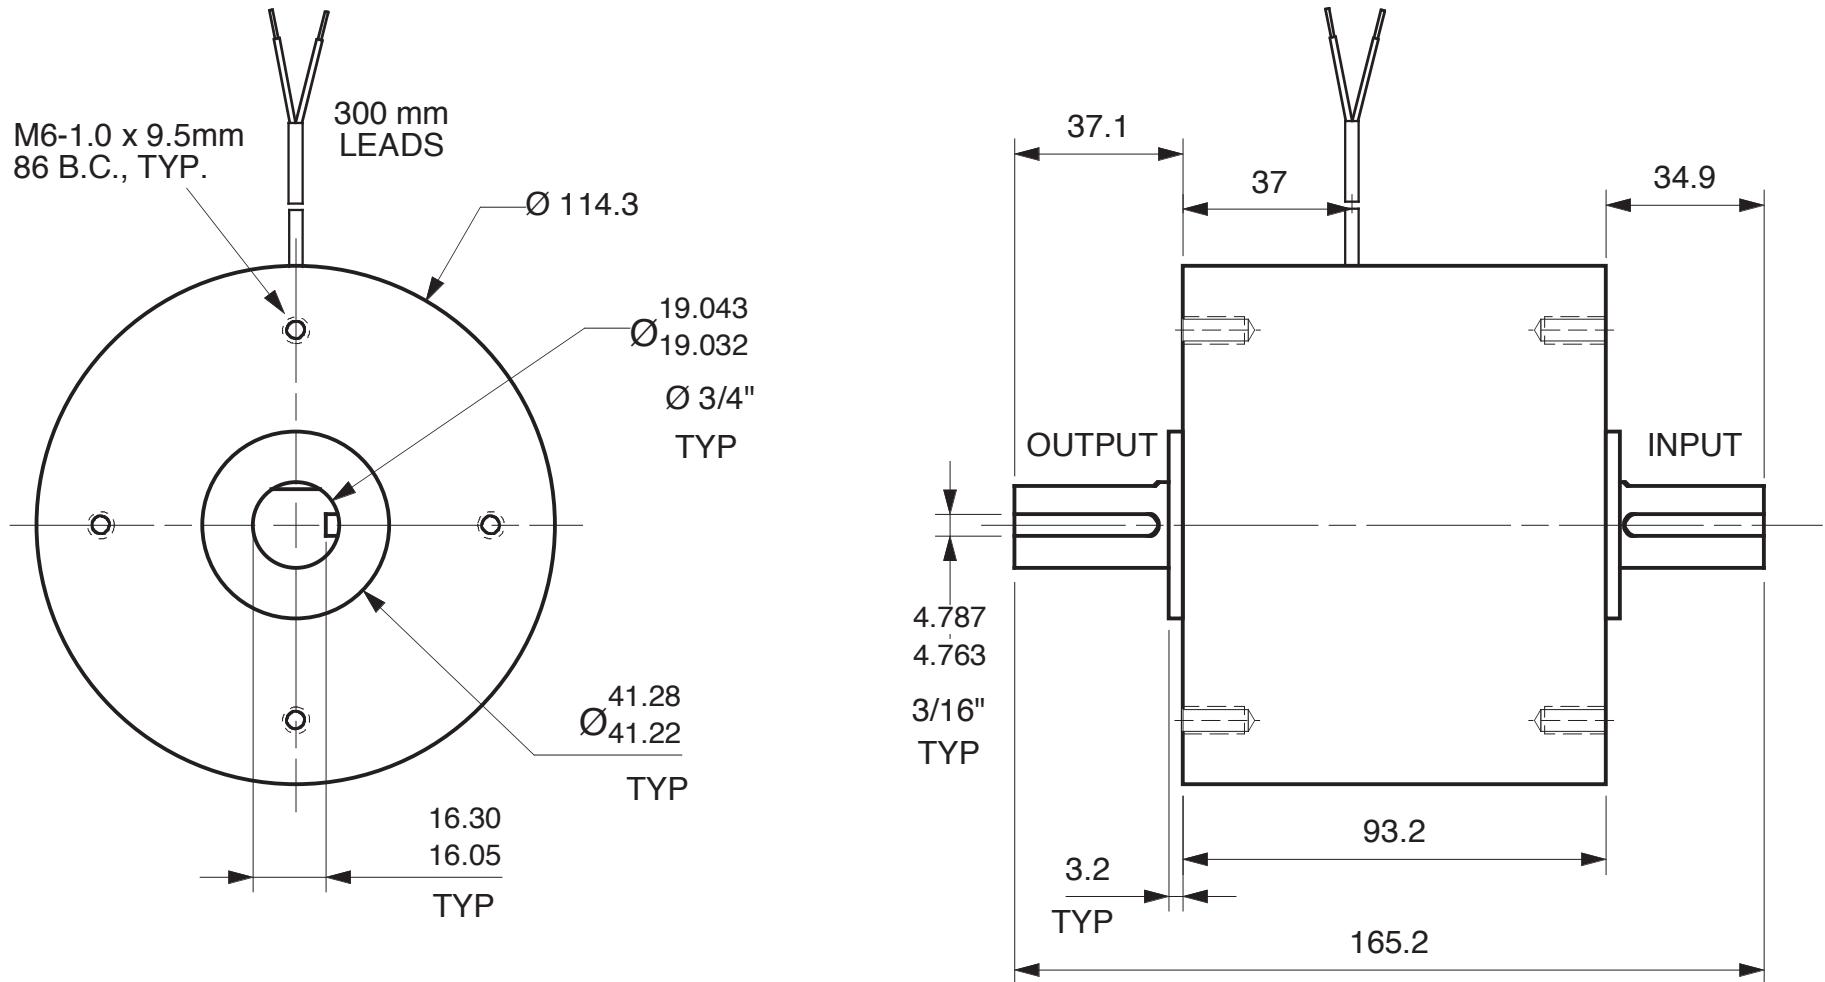

# MAGNETIC PARTICLE CLUTCH C70 - M

Units : mm  
Scale : 60%

Drawn 9/27/01  
Changed 9/28/01

Elmira, NY 14901 USA  
Telephone: 518-523-2422  
[www.placidindustries.com](http://www.placidindustries.com)