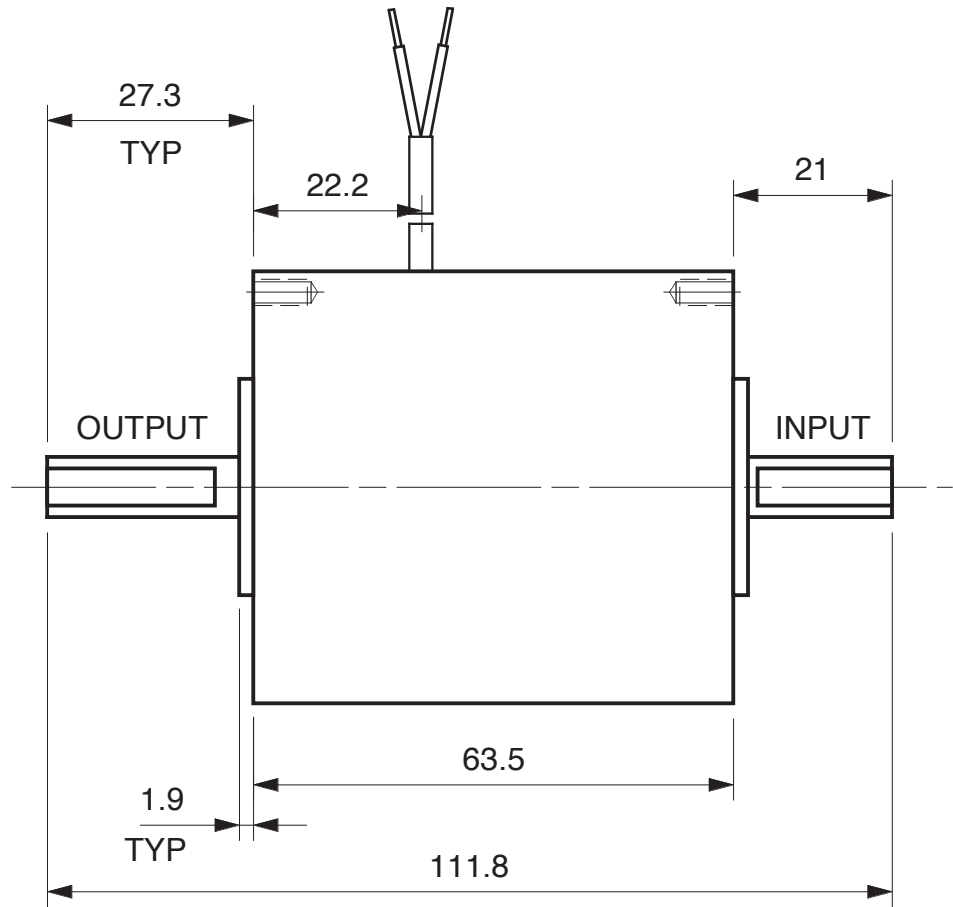

MAGNETIC PARTICLE CLUTCH C5 - M

Units : mm
Scale : full

Drawn 9/27/01
Changed 9/28/01

Elmira, NY 14901 USA
Telephone: 518-523-2422
www.placidindustries.com