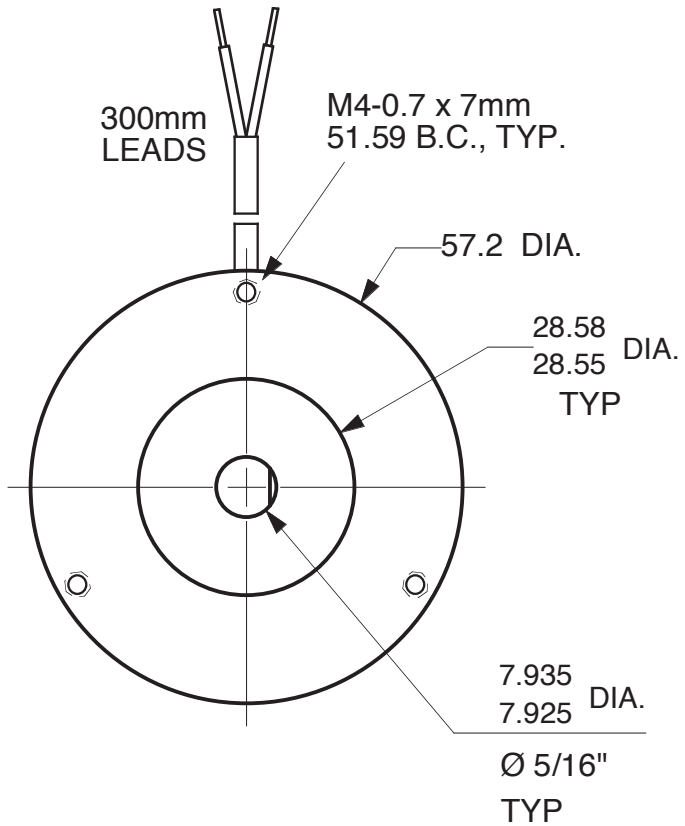

MAGNETIC PARTICLE CLUTCH C5 - M

Units : mm
Scale : full

Drawn 9/27/01
Changed 9/28/01

Elmira, NY 14901 USA
Telephone: 518-523-2422
www.placidindustries.com