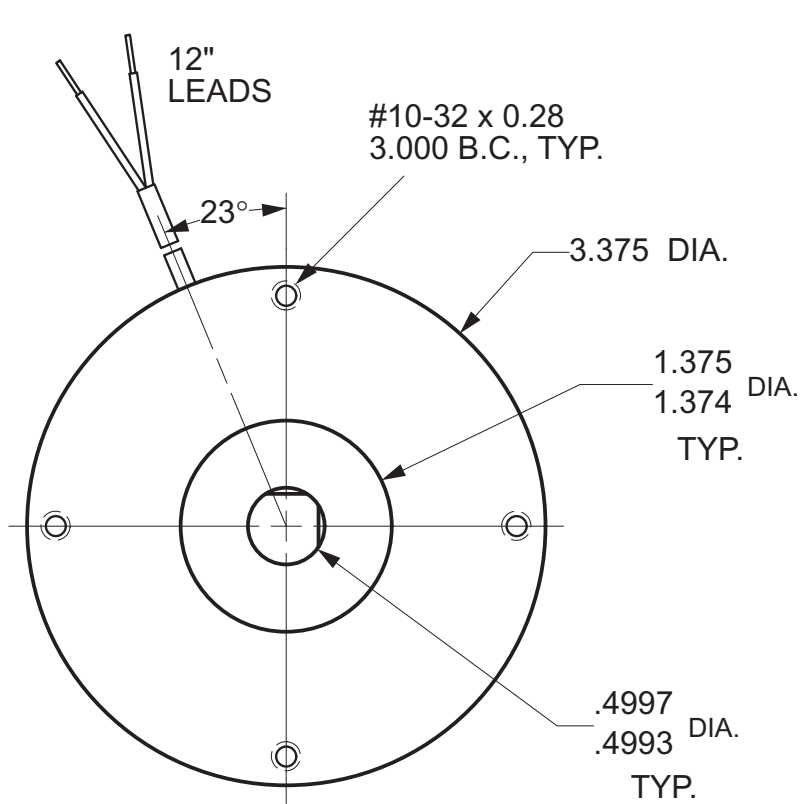

# MAGNETIC PARTICLE CLUTCH C35

Units : inches  
Scale : 80%

Drawn 9/27/01  
Changed 9/27/01

Elmira, NY 14901 USA  
Telephone: 518-523-2422  
[www.placidindustries.com](http://www.placidindustries.com)