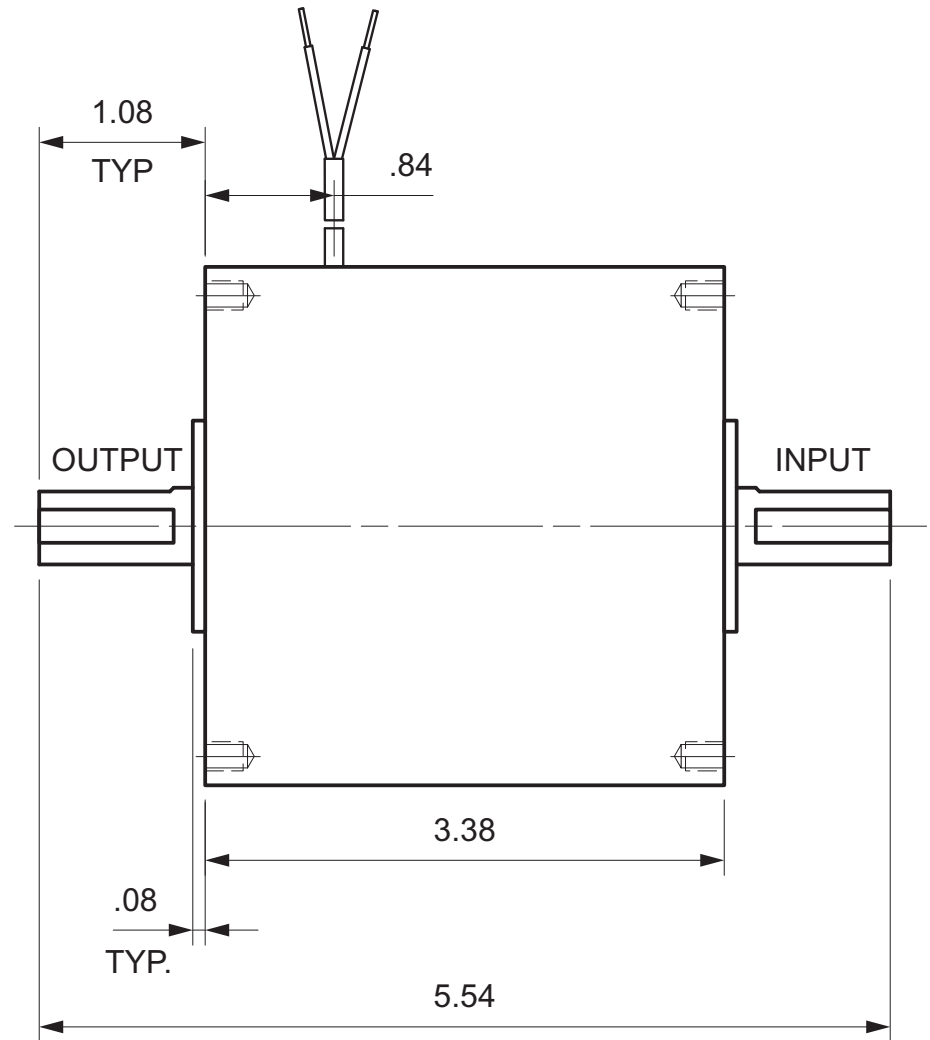

# MAGNETIC PARTICLE CLUTCH C35

Units : inches  
Scale : 80%

Drawn 9/27/01  
Changed 9/27/01

Elmira, NY 14901 USA  
Telephone: 518-523-2422  
[www.placidindustries.com](http://www.placidindustries.com)