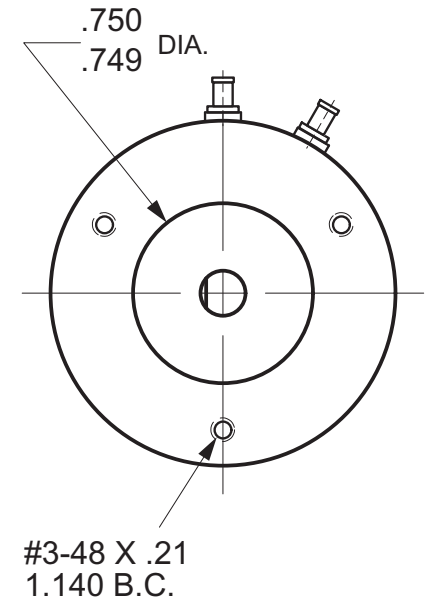

MAGNETIC PARTICLE CLUTCH C2

Units : inches
 Scale : 1.25 x

Drawn 9/27/01
 Changed 9/27/01

Elmira, NY 14901 USA
 Telephone: 518-523-2422
www.placidindustries.com