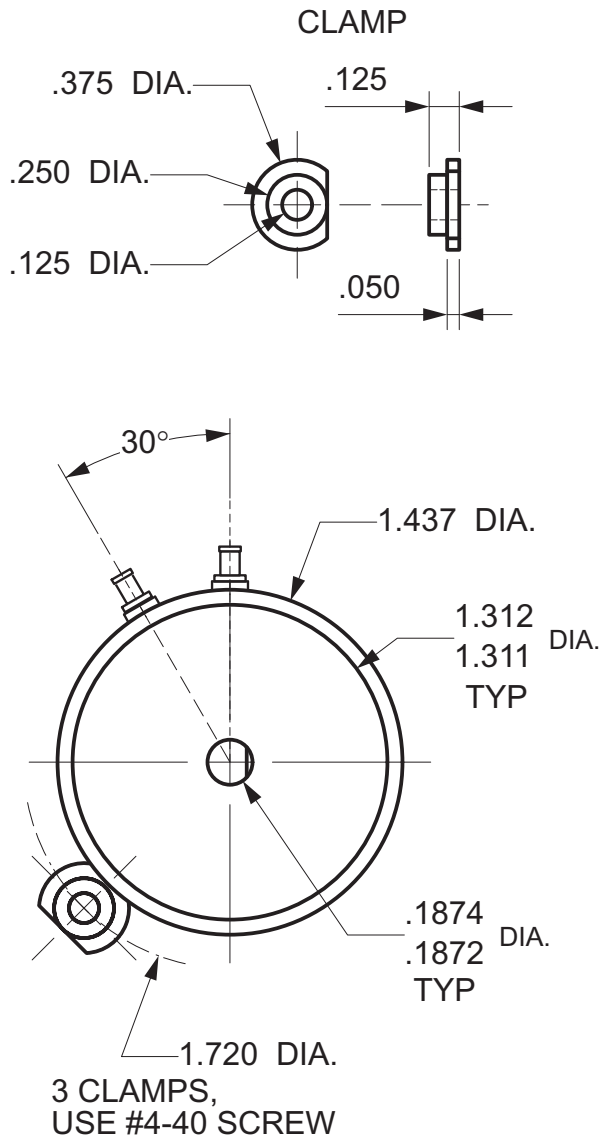

MAGNETIC PARTICLE CLUTCH C2

Units : inches
 Scale : 1.25 x

Drawn 9/27/01
 Changed 9/27/01

Elmira, NY 14901 USA
 Telephone: 518-523-2422
www.placidindustries.com