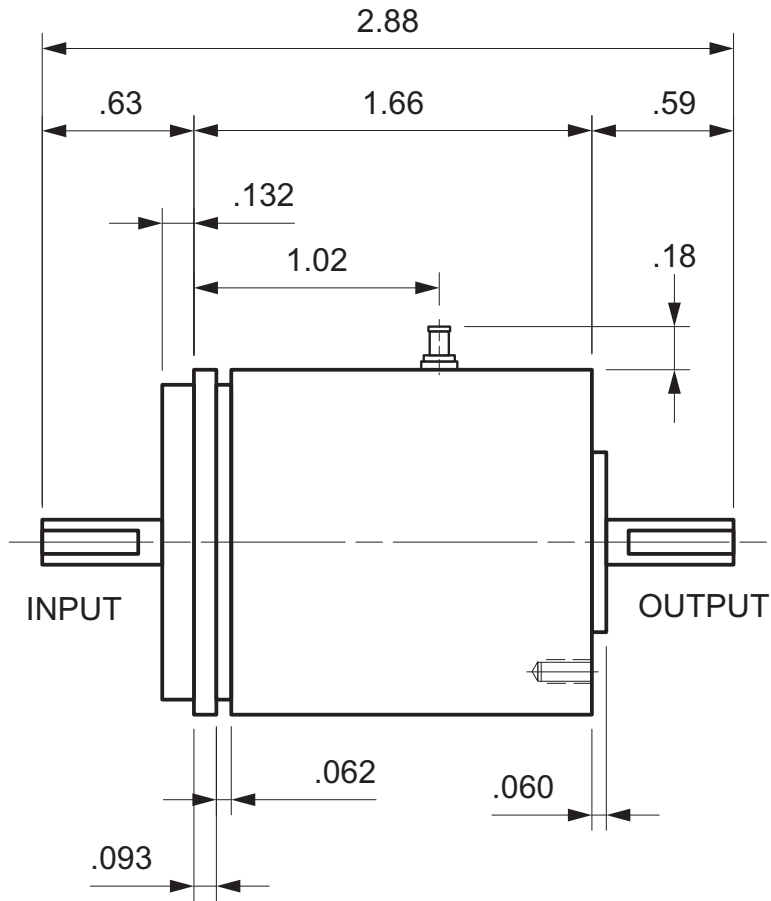

MAGNETIC PARTICLE CLUTCH C2

Units : inches
 Scale : 1.25 x

Drawn 9/27/01
 Changed 9/27/01

Elmira, NY 14901 USA
 Telephone: 518-523-2422
www.placidindustries.com