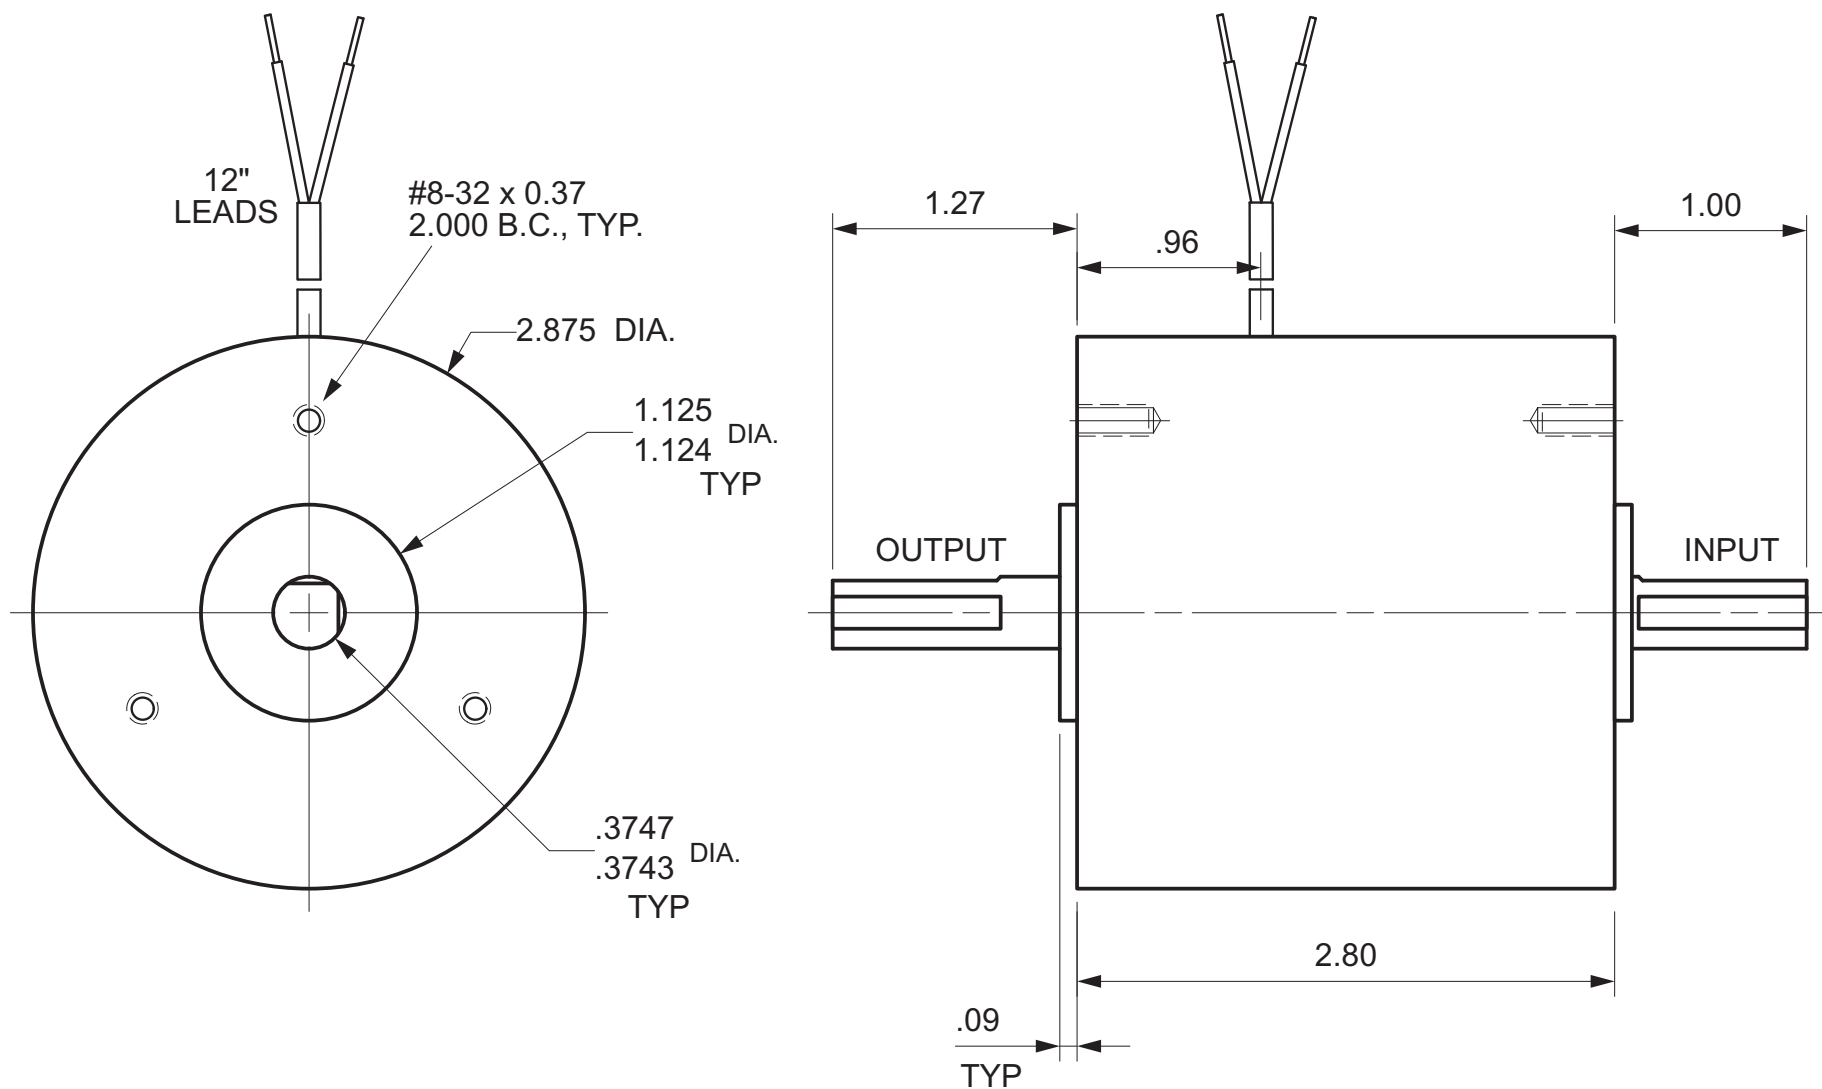

MAGNETIC PARTICLE CLUTCH C15

Units : inches
Scale : full

Drawn 9/27/01
Changed 9/27/01

Elmira, NY 14901 USA
Telephone: 518-523-2422
www.placidindustries.com