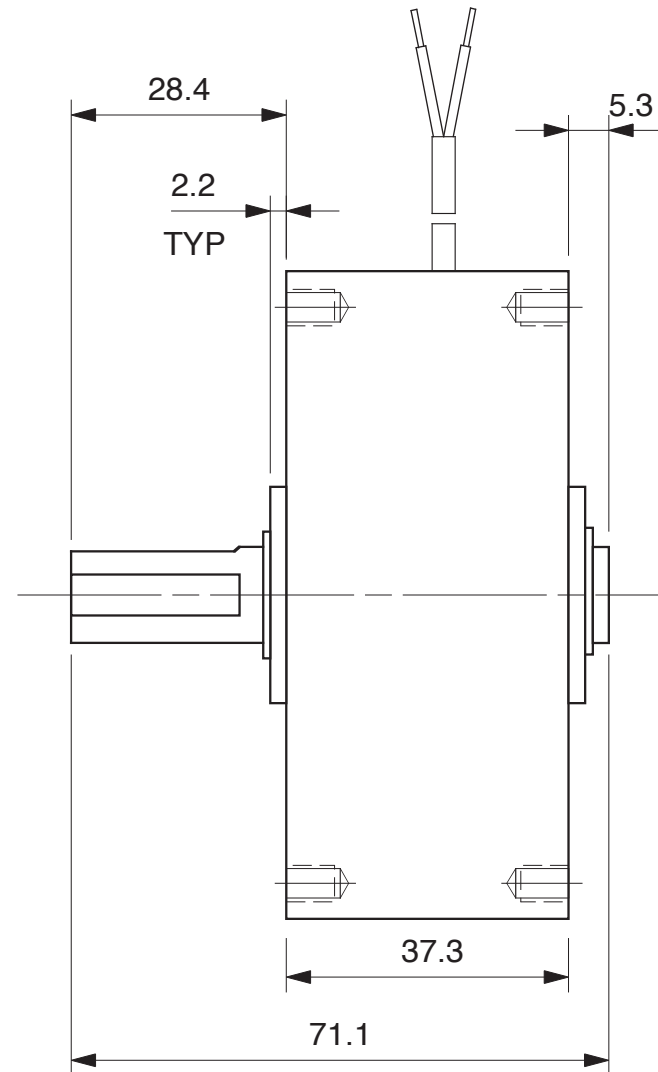

# MAGNETIC PARTICLE BRAKE B35 - 1M

Units : mm  
Scale : full

Drawn 9/27/01  
Changed 9/27/01

Elmira, NY 14901 USA  
Telephone: 518-523-2422  
[www.placidindustries.com](http://www.placidindustries.com)