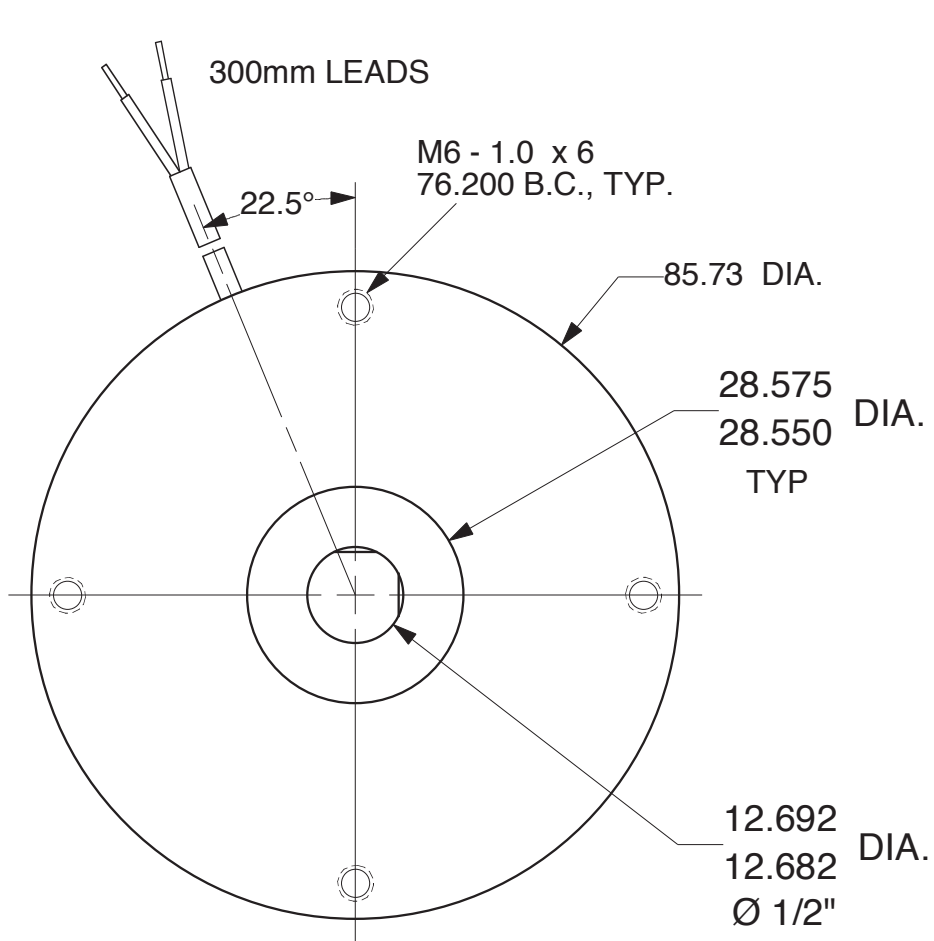

# MAGNETIC PARTICLE BRAKE B35 - 1M

Units : mm  
Scale : full

Drawn 9/27/01  
Changed 9/27/01

Elmira, NY 14901 USA  
Telephone: 518-523-2422  
[www.placidindustries.com](http://www.placidindustries.com)