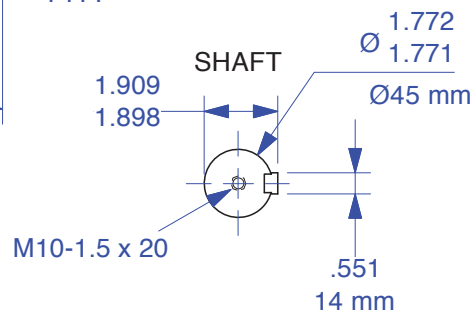

MAGNETIC PARTICLE CLUTCH POC-400F

Units : inches
 Scale : 1/5

Drawn 12/8/08
 Changed 3/5/13

Elmira, NY 14901 USA
 Telephone: 518-523-2422
 www.placidindustries.com