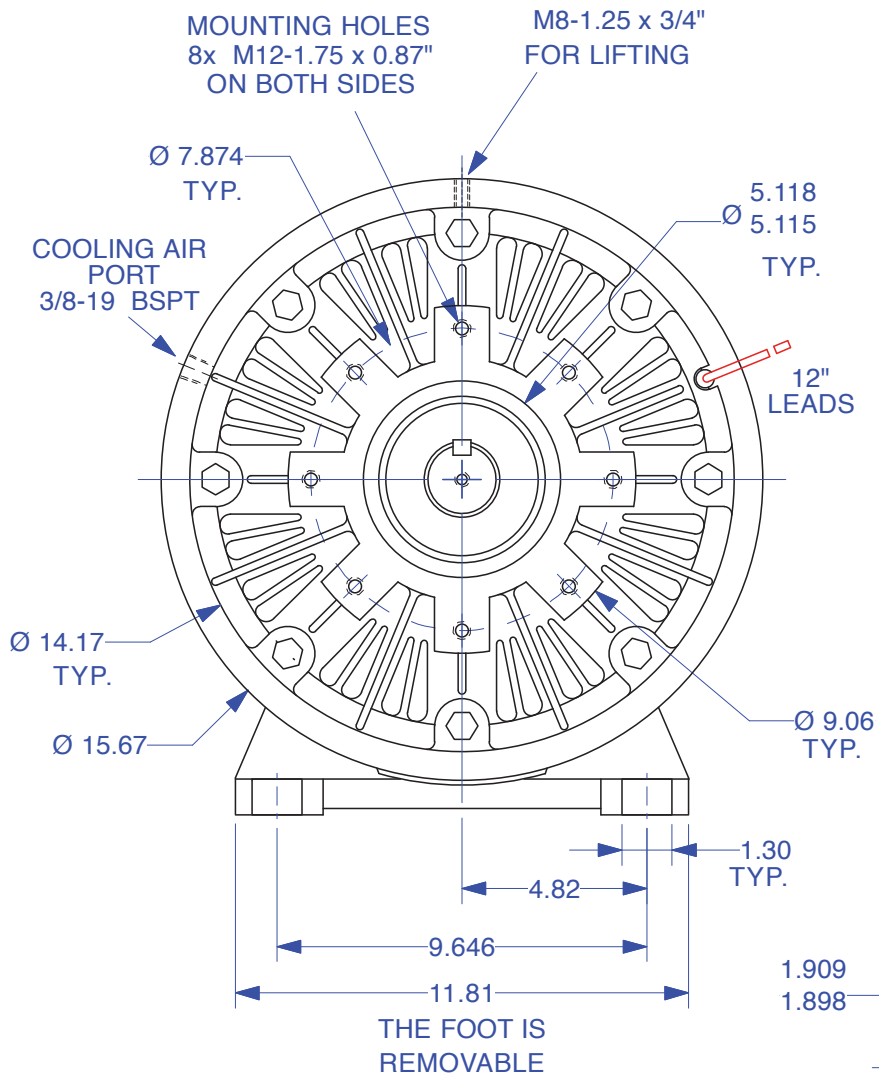

MAGNETIC PARTICLE CLUTCH POC-400F

Units : inches
 Scale : 1/5

Drawn 12/8/08
 Changed 3/5/13

Elmira, NY 14901 USA
 Telephone: 518-523-2422
 www.placidindustries.com