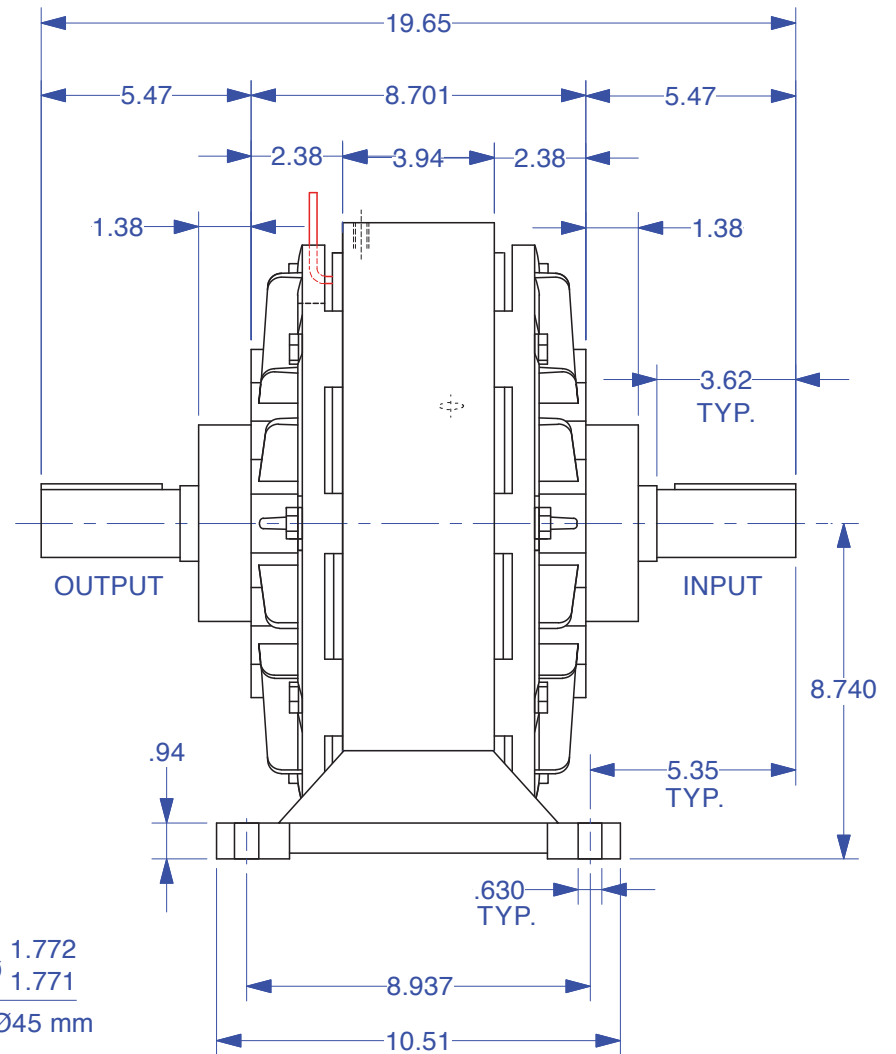

MAGNETIC PARTICLE CLUTCH POC-400F

Units : inches
 Scale : 1/5

Drawn 12/8/08
 Changed 3/5/13

Elmira, NY 14901 USA
 Telephone: 518-523-2422
 www.placidindustries.com