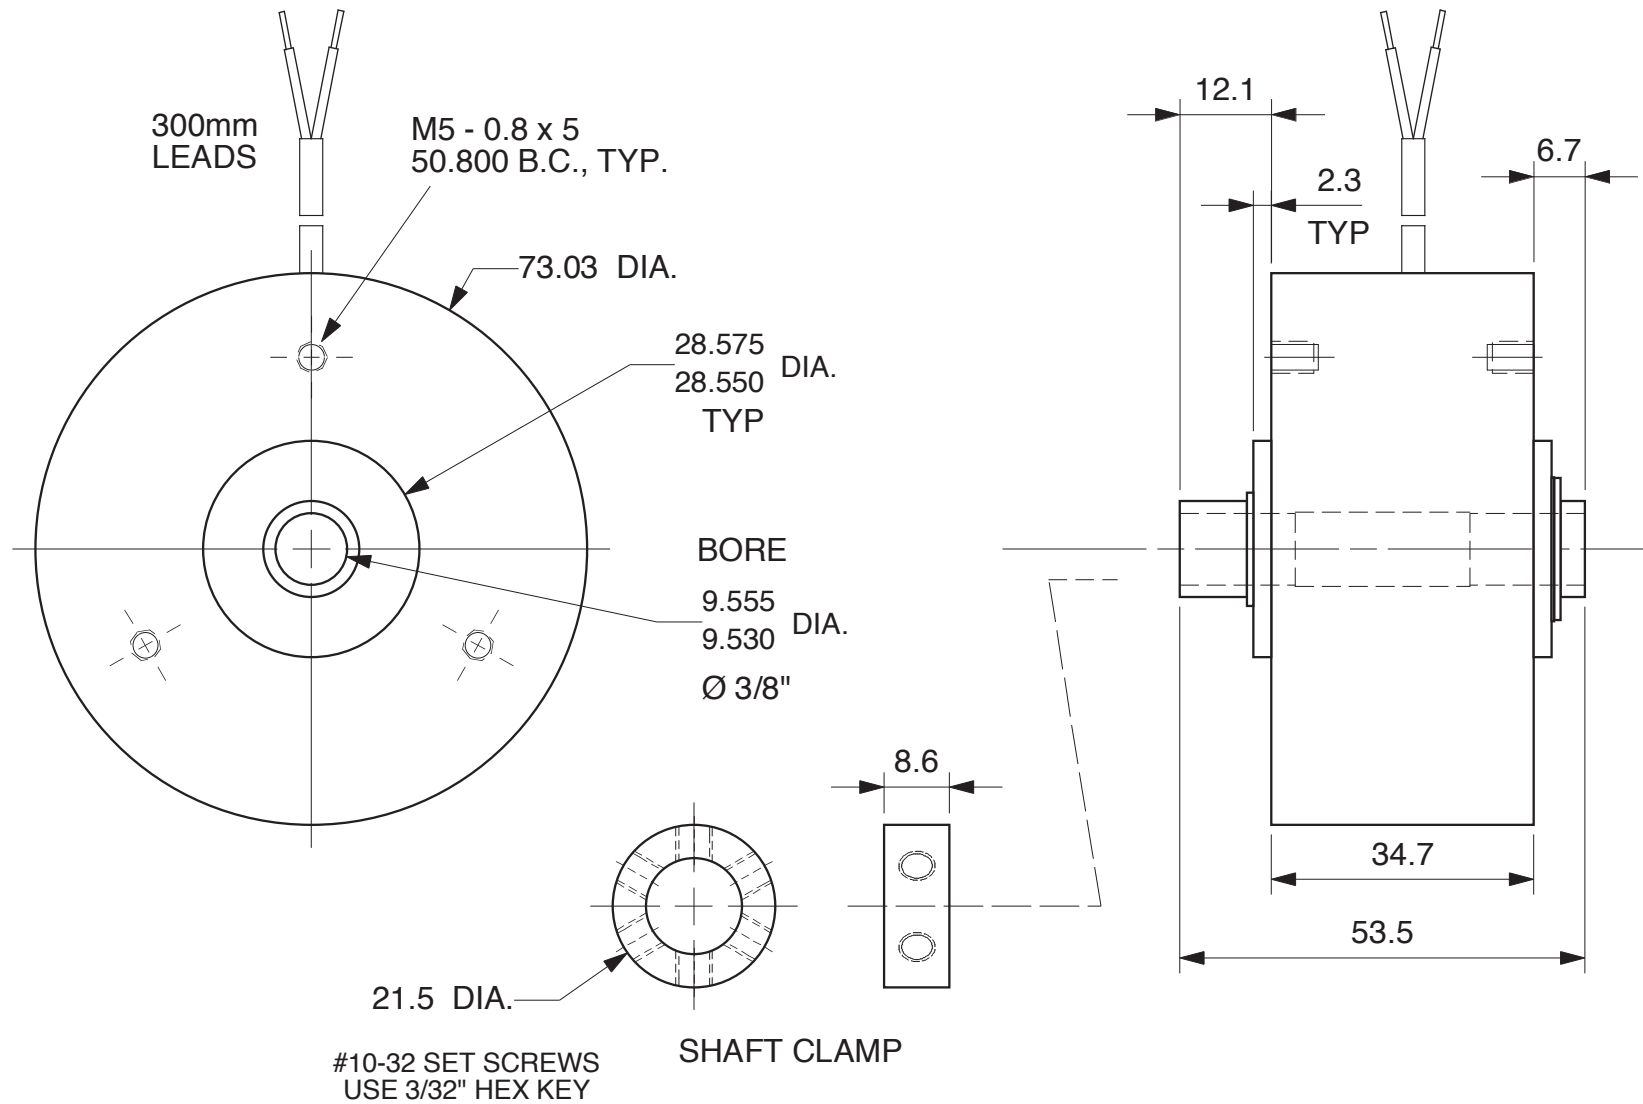

MAGNETIC PARTICLE BRAKE B15 - HM

Units : mm
Scale : full

Drawn 9/27/01
Changed 9/27/01

Elmira, NY 14901 USA
Telephone: 518-523-2422
www.placidindustries.com