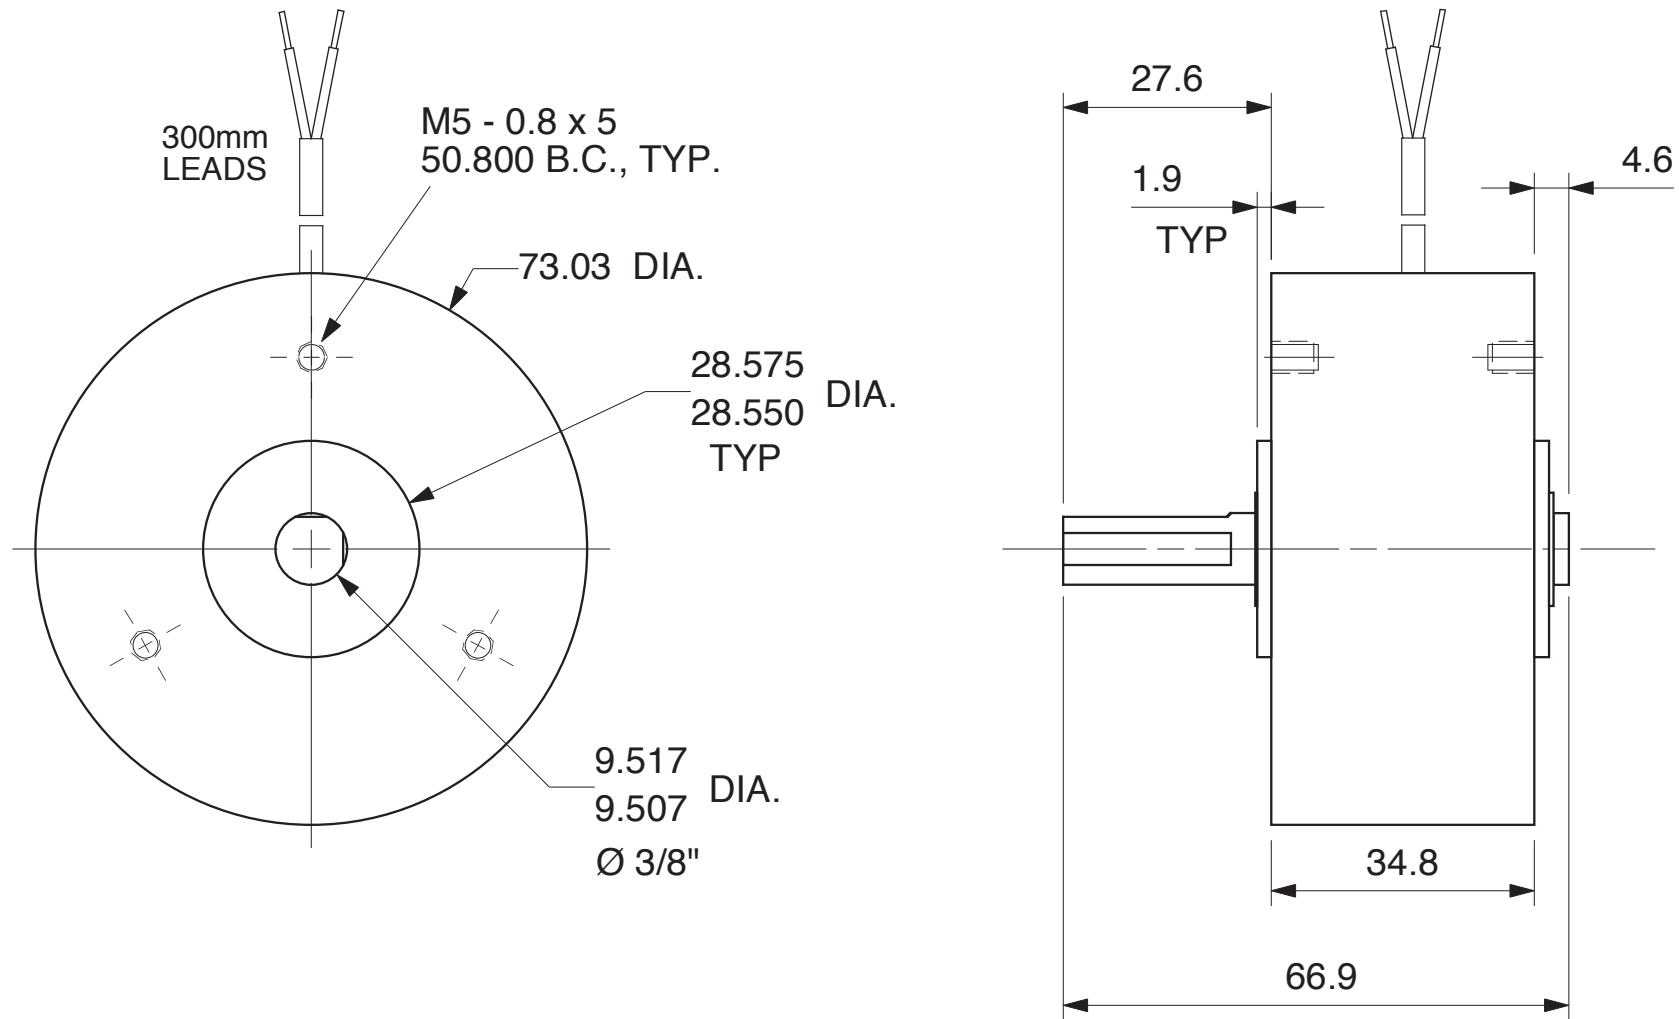

MAGNETIC PARTICLE BRAKE B15 - 1M

Units : mm
Scale : full

Drawn 9/27/01
Changed 9/27/01

Elmira, NY 14901 USA
Telephone: 518-523-2422
www.placidindustries.com