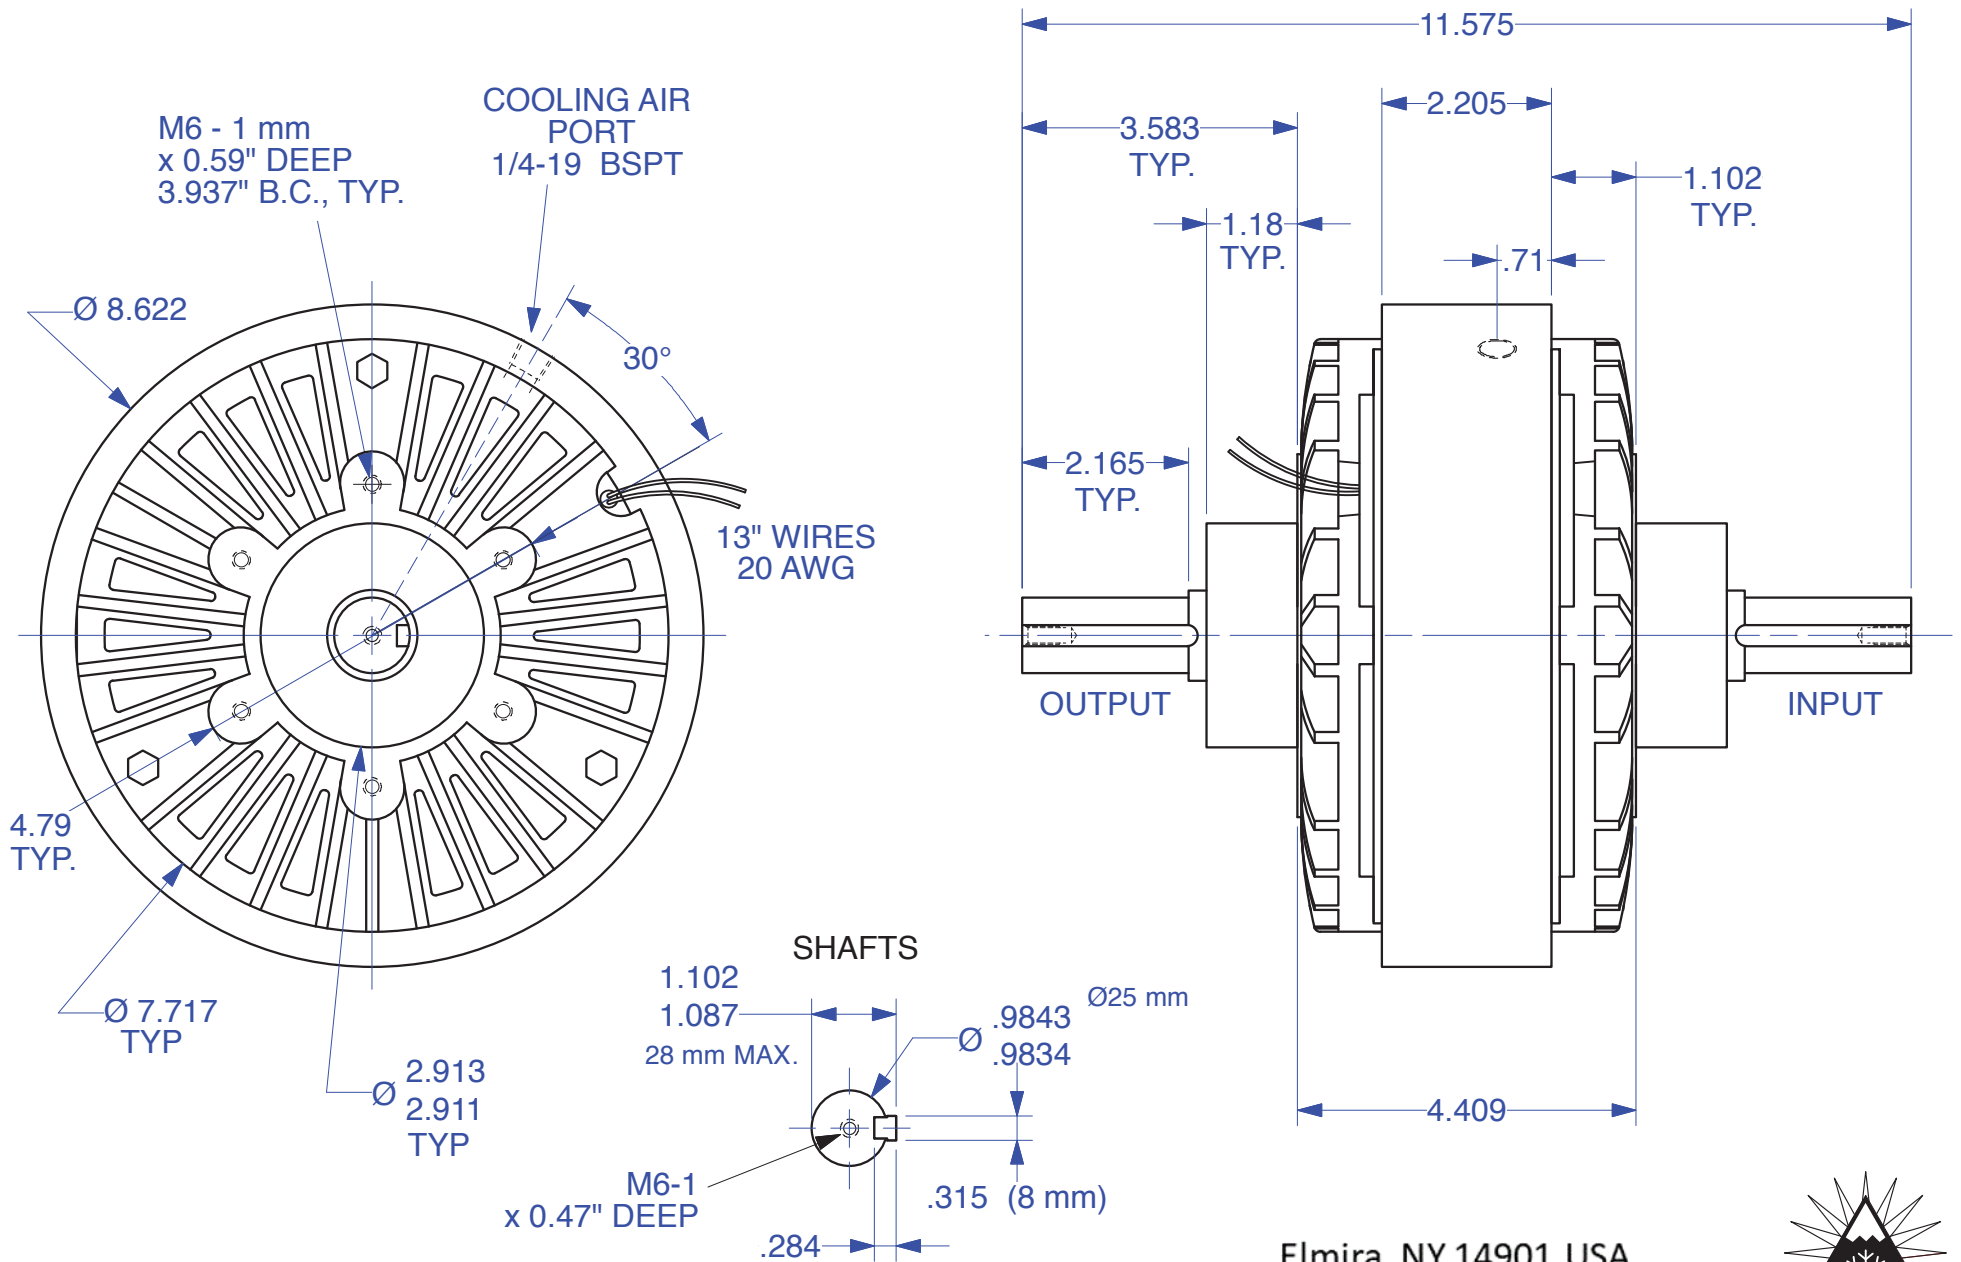

MAGNETIC PARTICLE CLUTCH KC-5

Units : inches
Scale : 40%

Drawn 4/20/03
Changed 5/2/14

Elmira, NY 14901 USA
Telephone: 518-523-2422
www.placidindustries.com