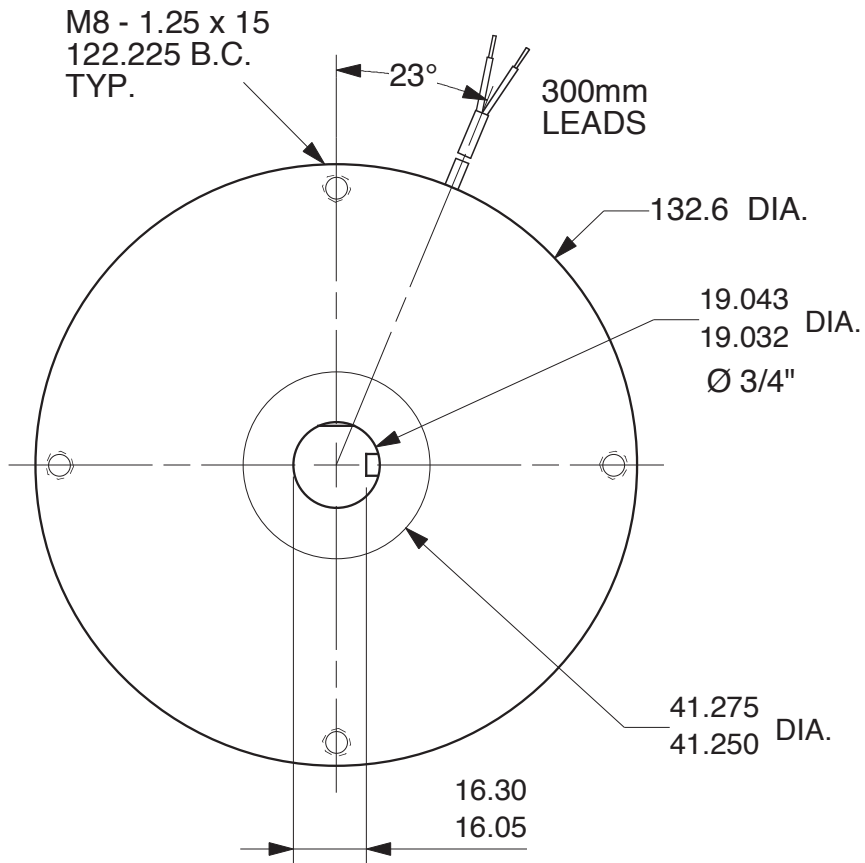

MAGNETIC PARTICLE BRAKE B150 - 1M

Units : mm
 Scale : 60%

Drawn 9/27/01
 Changed 9/27/01

Elmira, NY 14901 USA
 Telephone: 518-523-2422
www.placidindustries.com