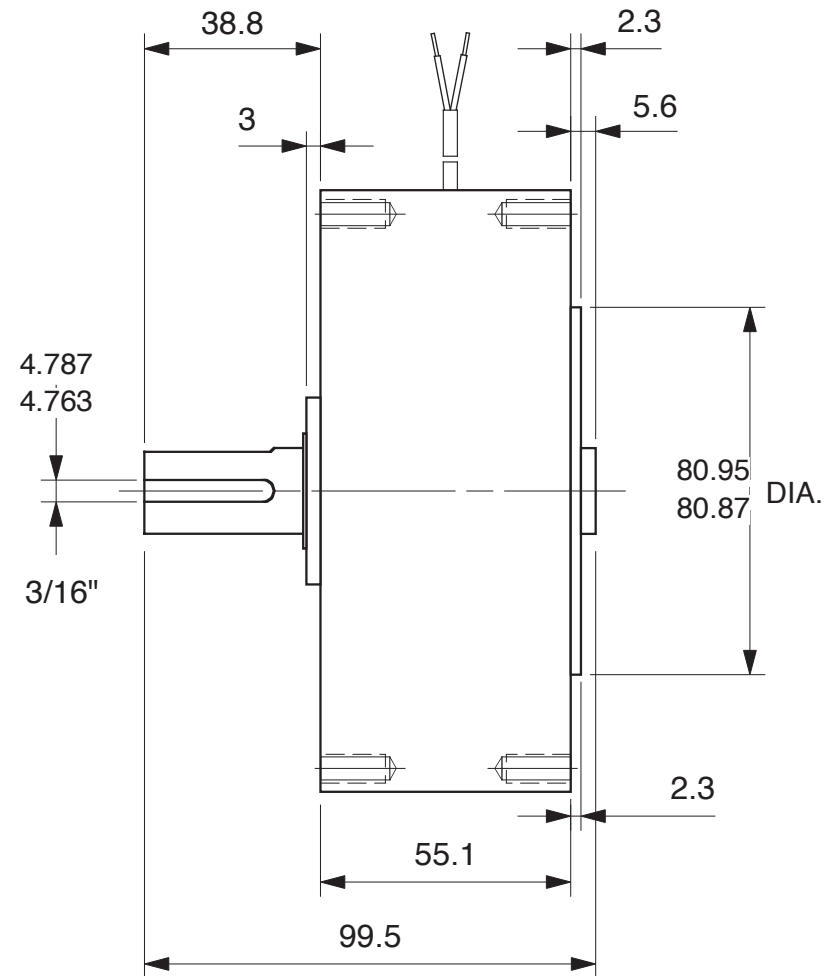

MAGNETIC PARTICLE BRAKE B150 - 1M

Units : mm
 Scale : 60%

Drawn 9/27/01
 Changed 9/27/01

Elmira, NY 14901 USA
 Telephone: 518-523-2422
www.placidindustries.com