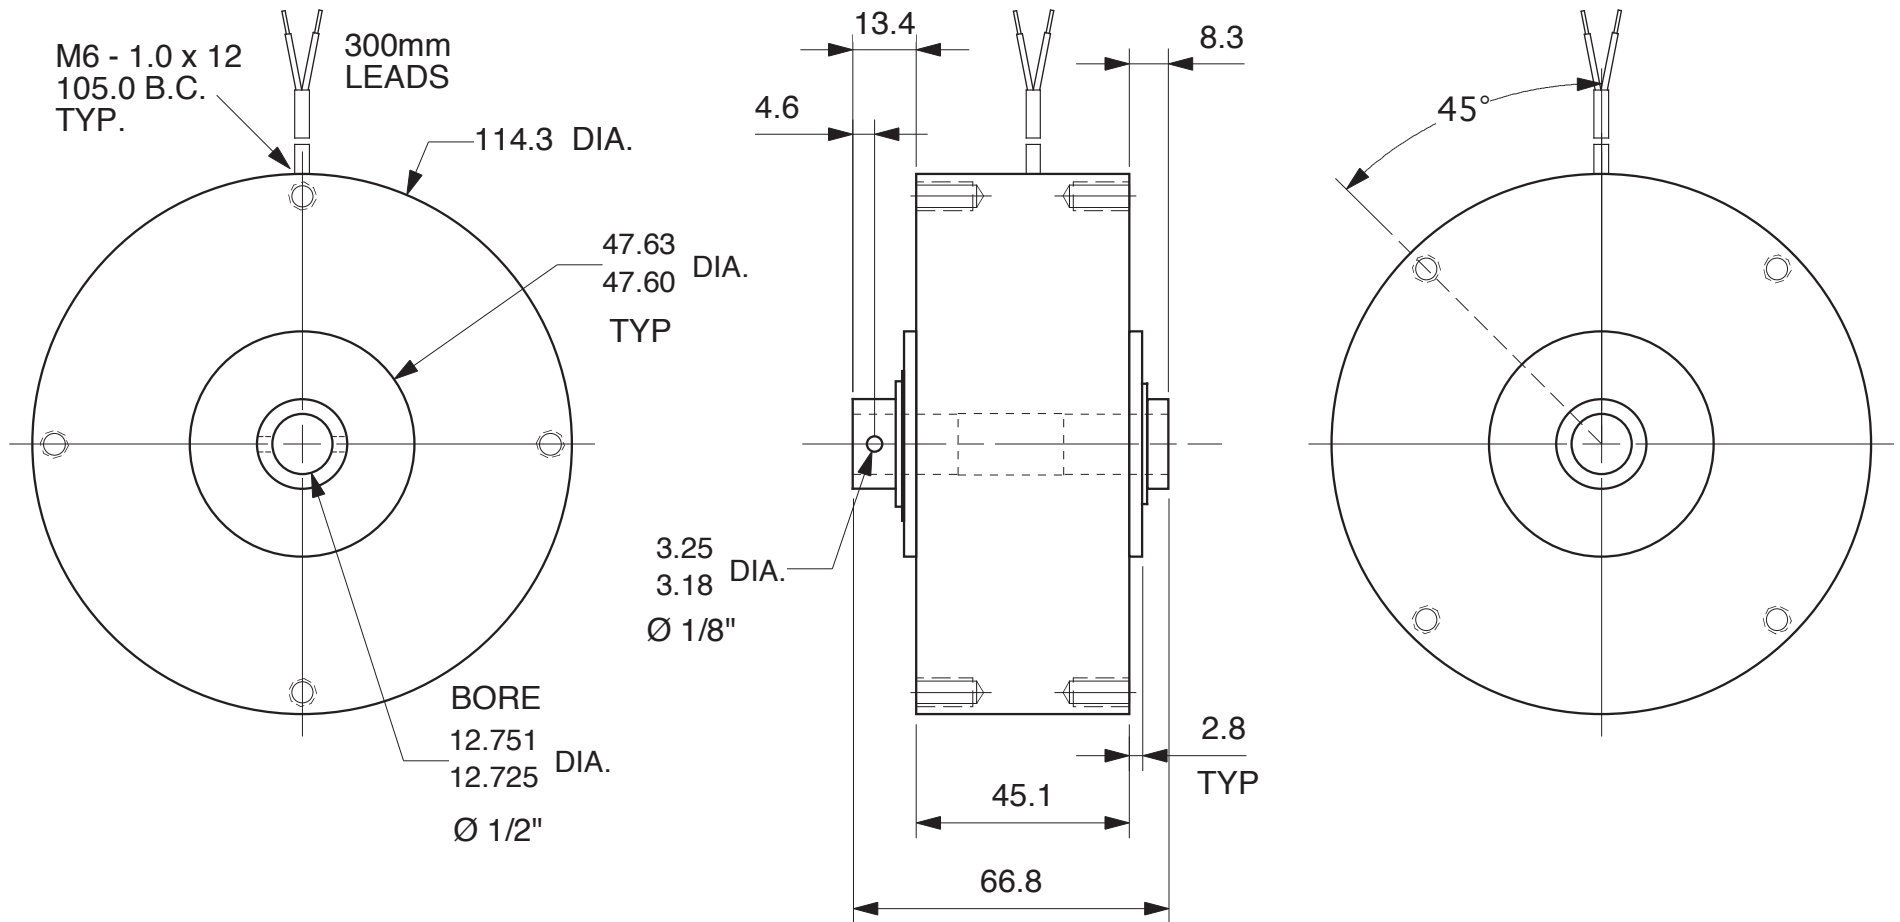

MAGNETIC PARTICLE BRAKE B60 - HM

Units : inches
Scale : 62%

Drawn 9/27/01
Changed 9/27/01

Elmira, NY 14901 USA
Telephone: 518-523-2422
www.placidindustries.com