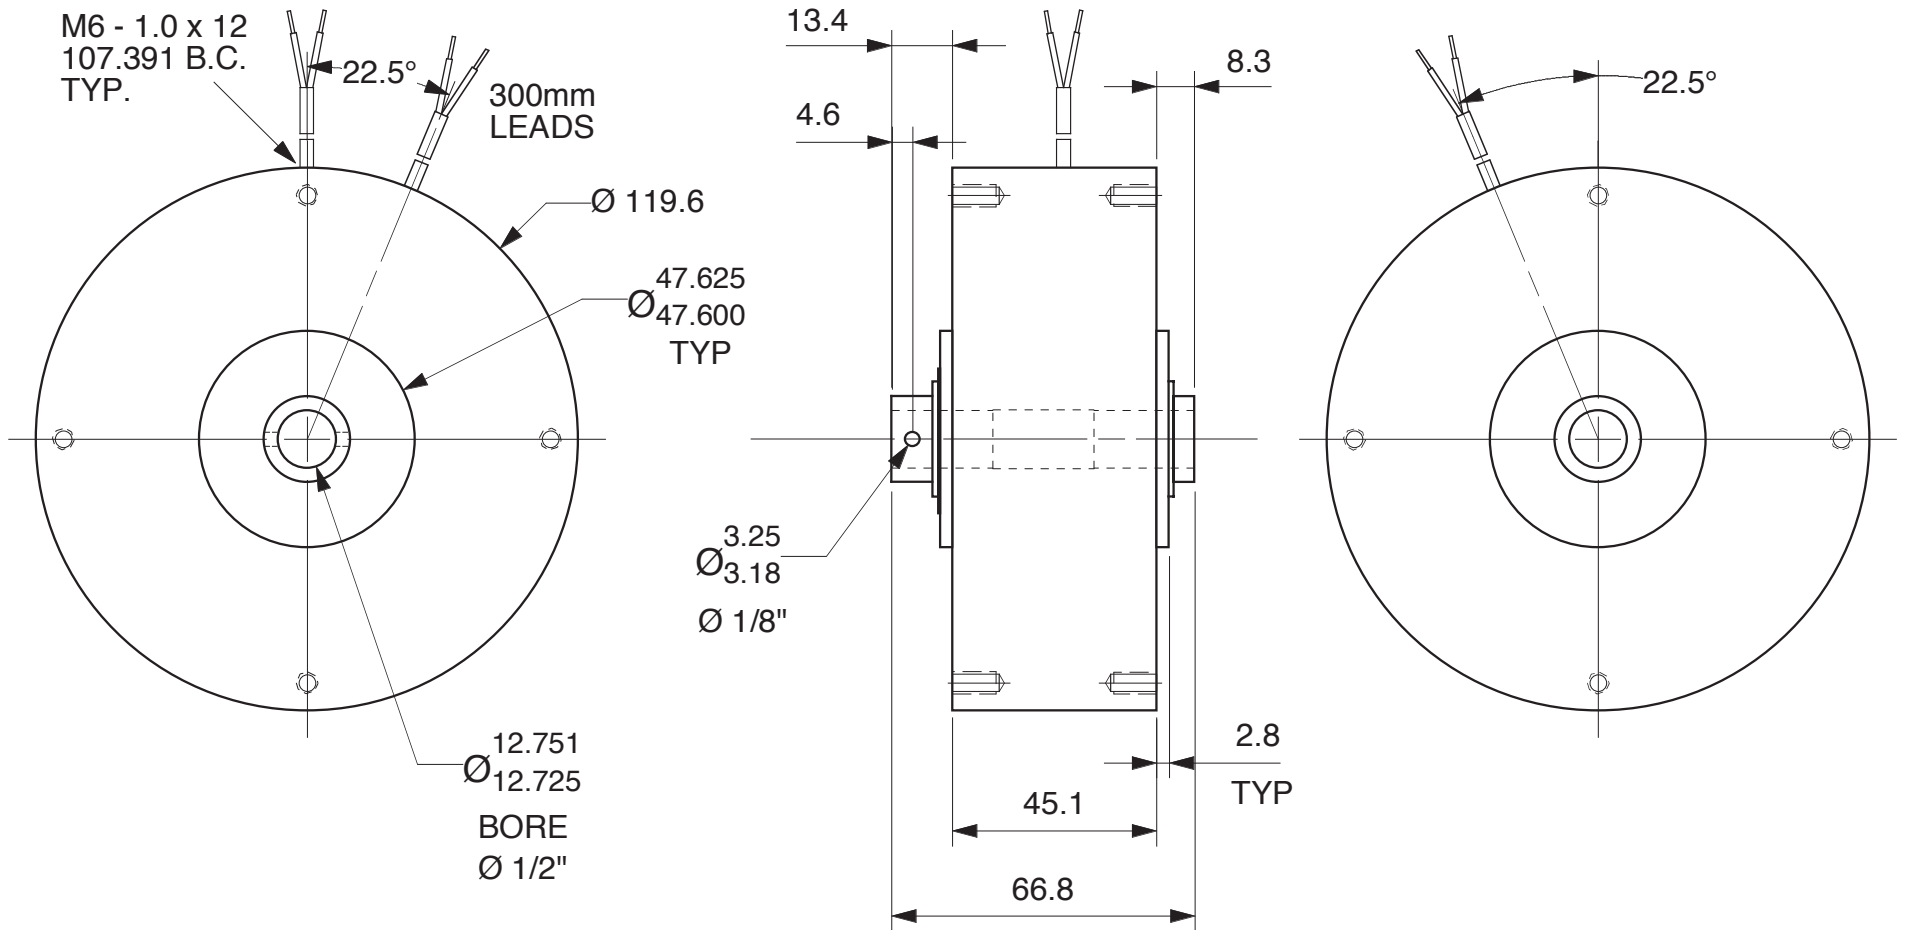

MAGNETIC PARTICLE BRAKE B115 - HM

Units : mm
Scale : 60%

Drawn 9/27/01
Changed 9/27/01

Elmira, NY 14901 USA
Telephone: 518-523-2422
www.placidindustries.com