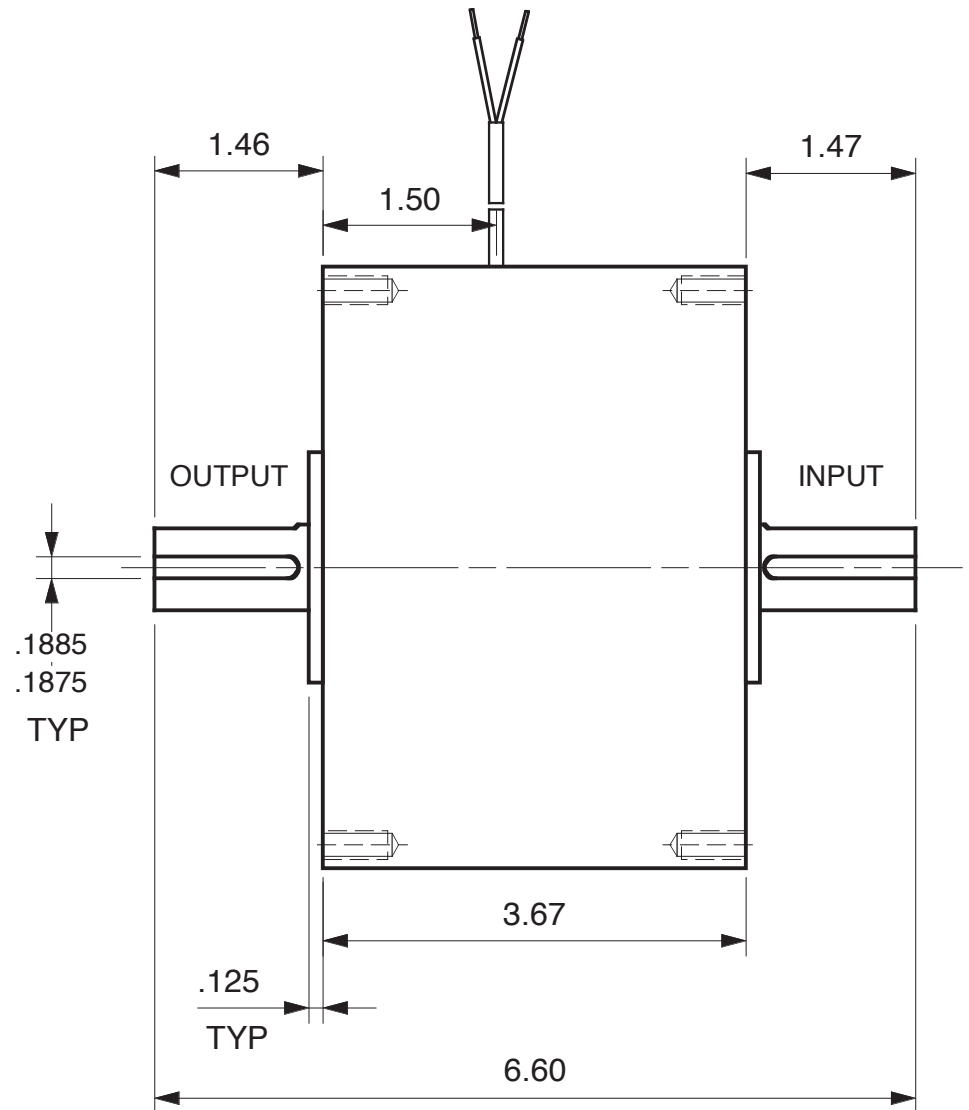

MAGNETIC PARTICLE CLUTCH C130

Units : inches
Scale : 60%

Drawn 9/27/01
Changed 9/28/01

Elmira, NY 14901 USA
Telephone: 518-523-2422
www.placidindustries.com