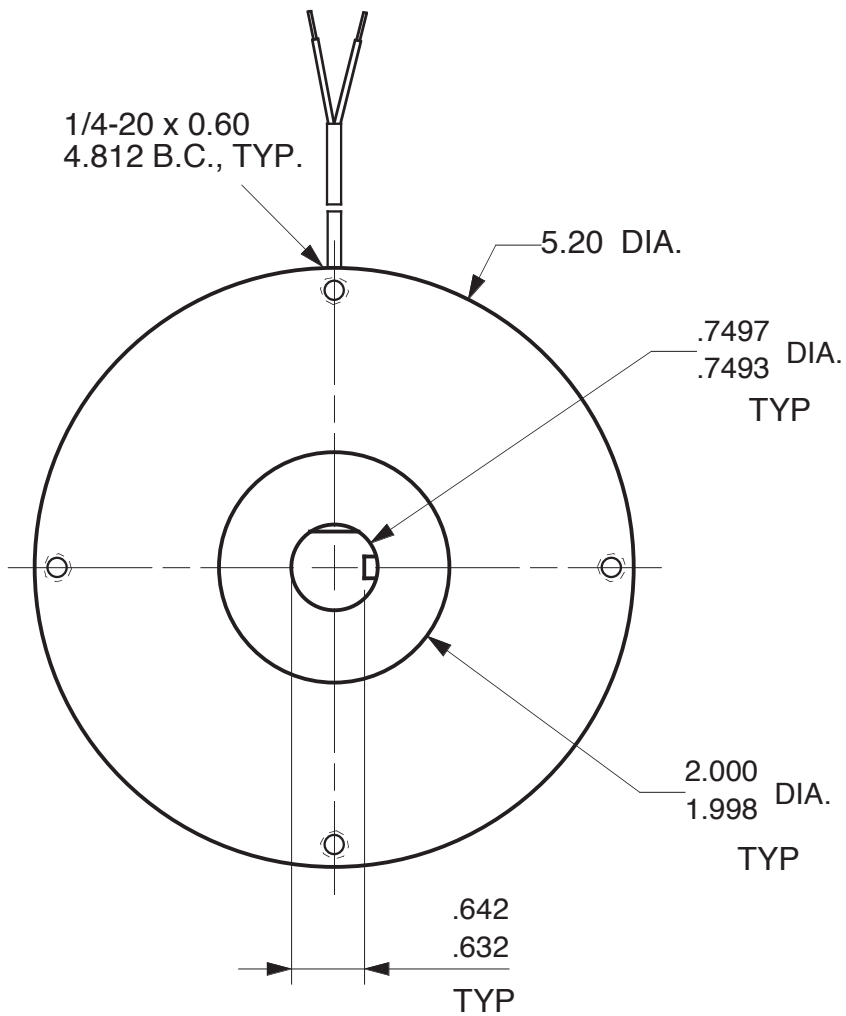

MAGNETIC PARTICLE CLUTCH C130

Units : inches
Scale : 60%

Drawn 9/27/01
Changed 9/28/01

Elmira, NY 14901 USA
Telephone: 518-523-2422
www.placidindustries.com