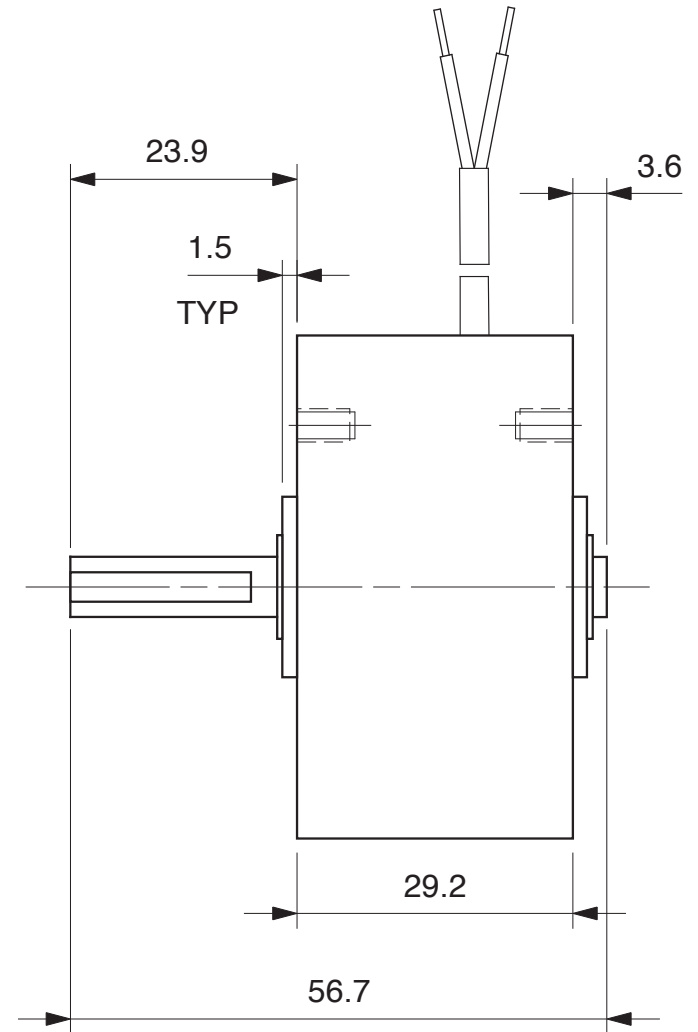

# MAGNETIC PARTICLE BRAKE B2 - 1M

Units : mm  
Scale : 1.25 x

Drawn 9/27/01  
Changed 9/27/01

Elmira, NY 14901 USA  
Telephone: 518-523-2422  
[www.placidindustries.com](http://www.placidindustries.com)