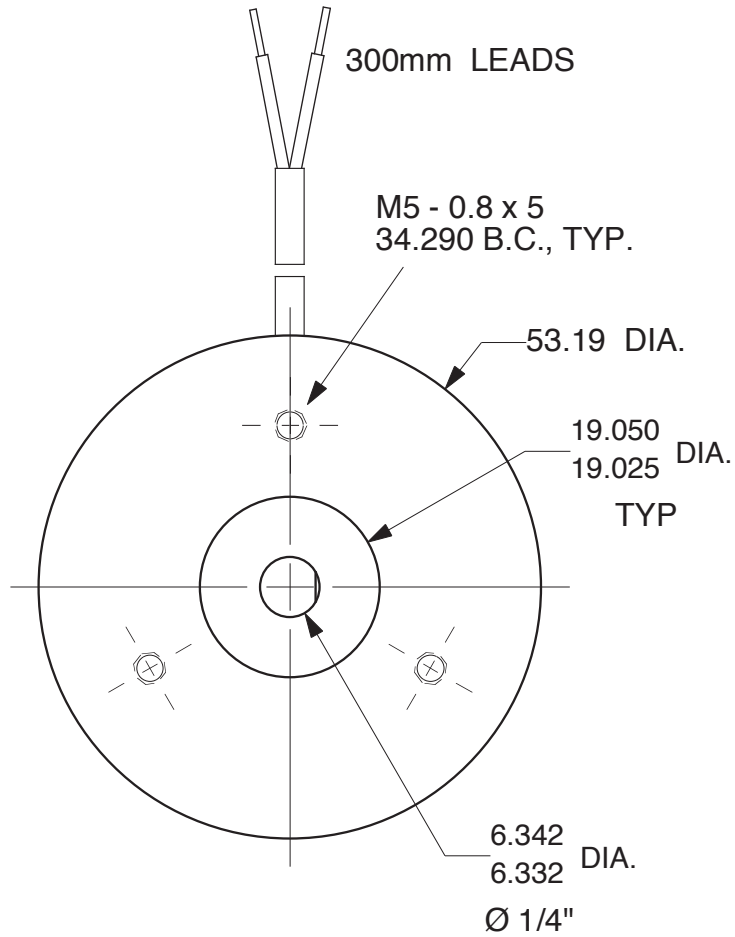

# MAGNETIC PARTICLE BRAKE B2 - 1M

Units : mm  
Scale : 1.25 x

Drawn 9/27/01  
Changed 9/27/01

Elmira, NY 14901 USA  
Telephone: 518-523-2422  
[www.placidindustries.com](http://www.placidindustries.com)