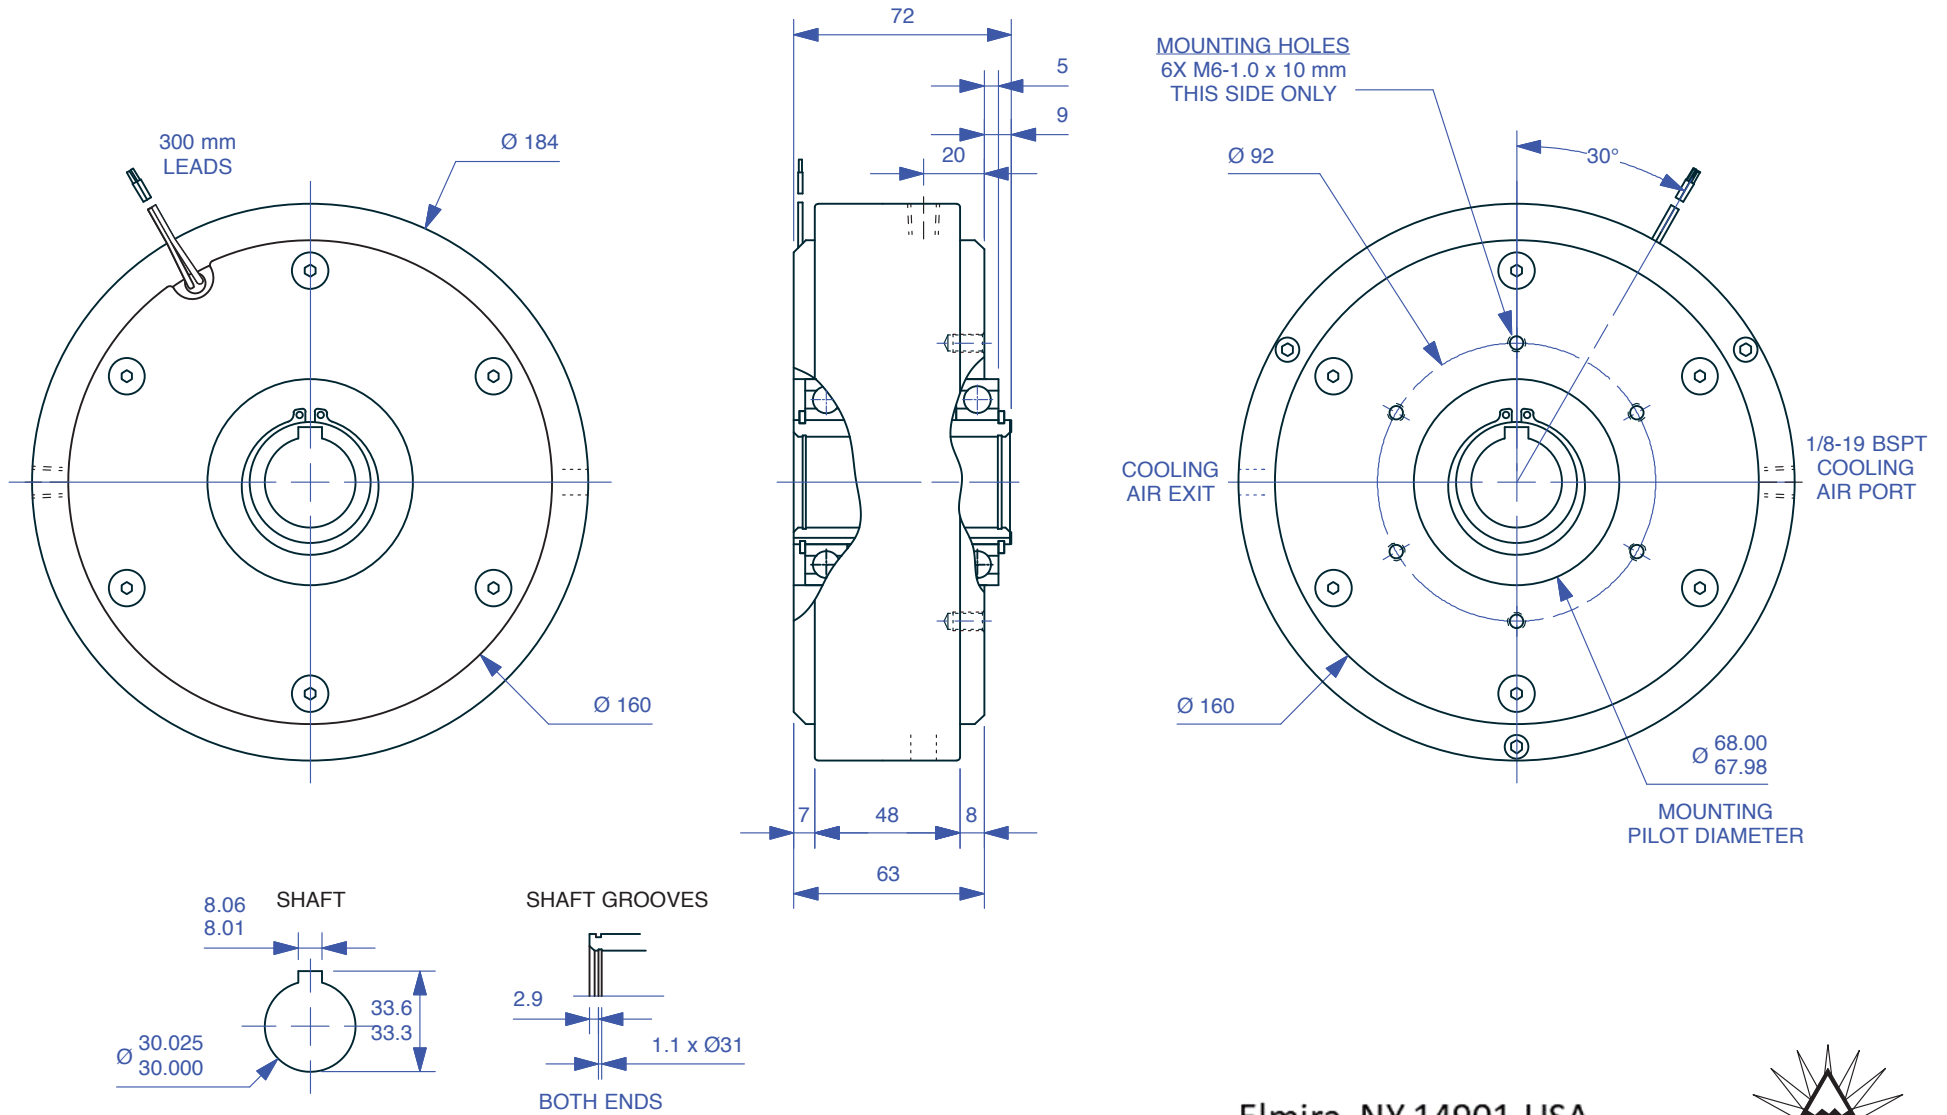

MAGNETIC PARTICLE BRAKE PLB-50

Units : mm
Scale : 40%

Drawn 10/8/12
Changed 10/8/12

Elmira, NY 14901 USA
Telephone: 518-523-2422
www.placidindustries.com