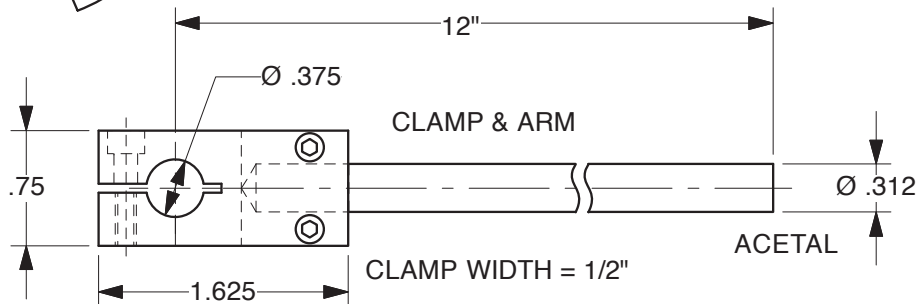

# FOLLOWER ARM POTENTIOMETER

Resistance - 500 ohms  
Electrical Angle - 65 degrees  
Mechanical Angle - 360 degrees (No stops)

SCALE: 80%  
MATERIAL: ALUMINUM

MODEL: Follower  
NAME: Outline

Drawn 3/95  
Changed 1/14