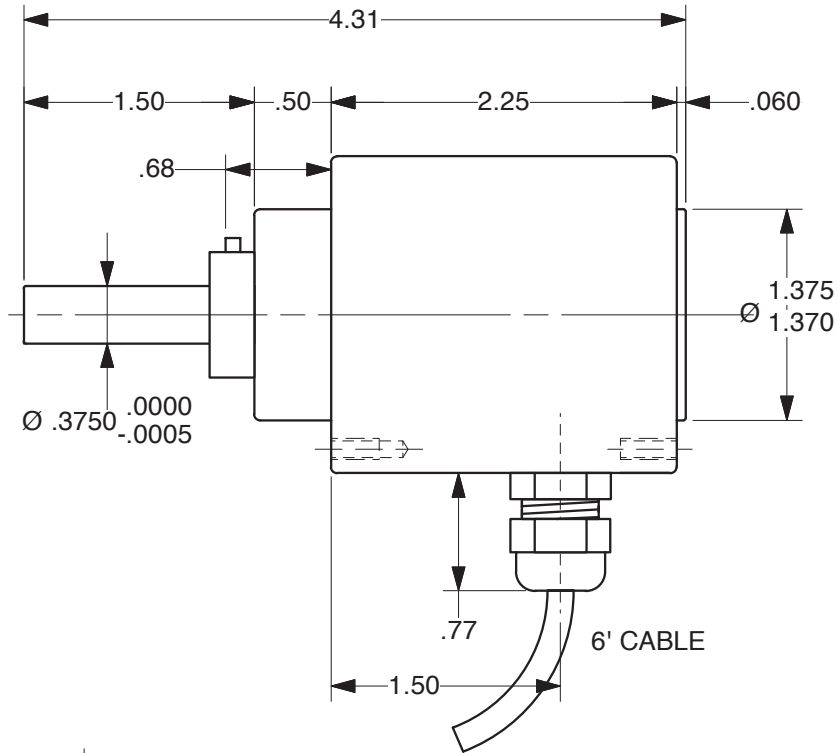

# FOLLOWER ARM POTENTIOMETER

Resistance - 500 ohms  
Electrical Angle - 65 degrees  
Mechanical Angle - 360 degrees (No stops)

SCALE: 80%  
MATERIAL: ALUMINUM

MODEL: Follower  
NAME: Outline

Drawn 3/95  
Changed 1/14