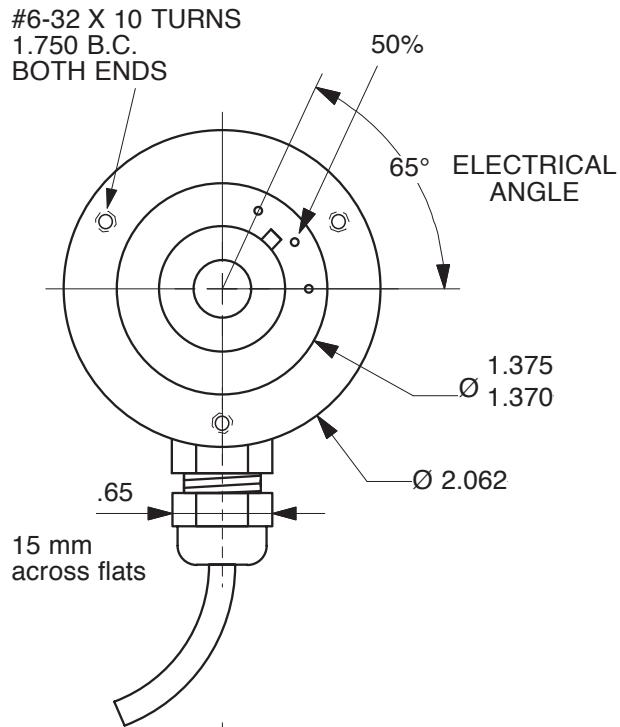

# FOLLOWER ARM POTENTIOMETER

Resistance - 500 ohms  
Electrical Angle - 65 degrees  
Mechanical Angle - 360 degrees (No stops)

SCALE: 80%  
MATERIAL: ALUMINUM

MODEL: Follower  
NAME: Outline

Drawn 3/95  
Changed 1/14