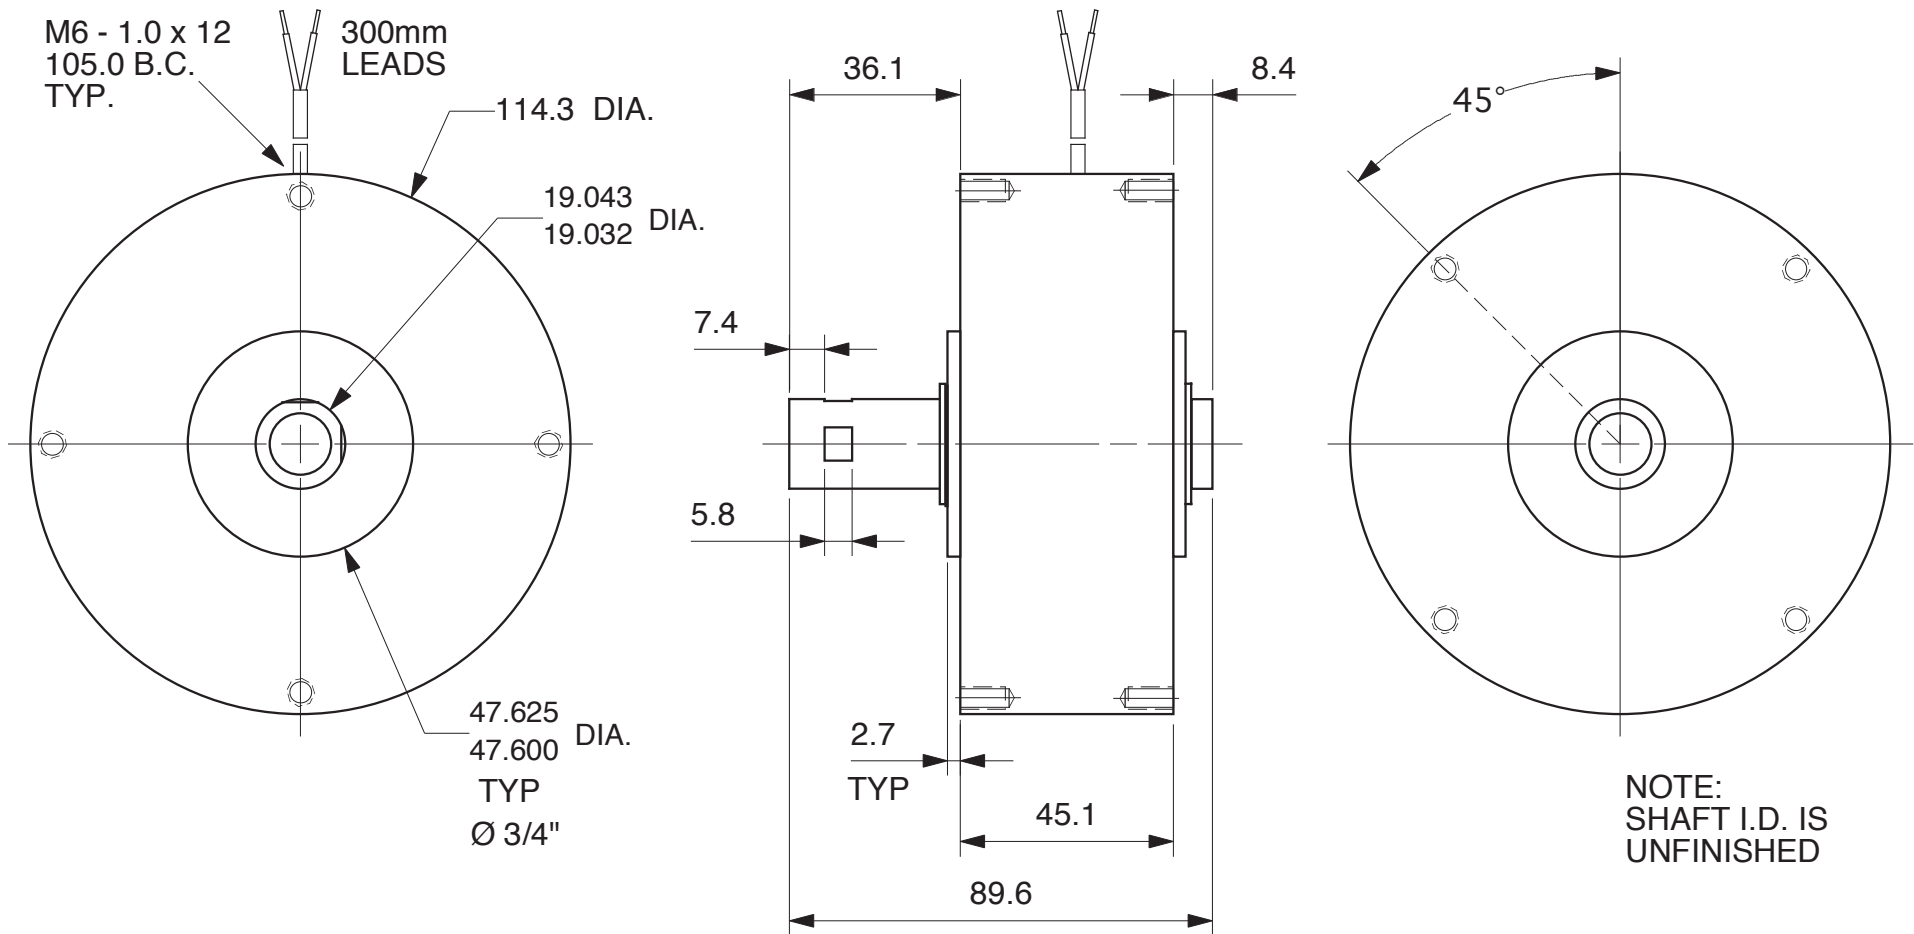

MAGNETIC PARTICLE BRAKE B60 - 1FM

Units : mm
Scale : 62%

Drawn 9/27/01
Changed 9/27/01

Elmira, NY 14901 USA
Telephone: 518-523-2422
www.placidindustries.com