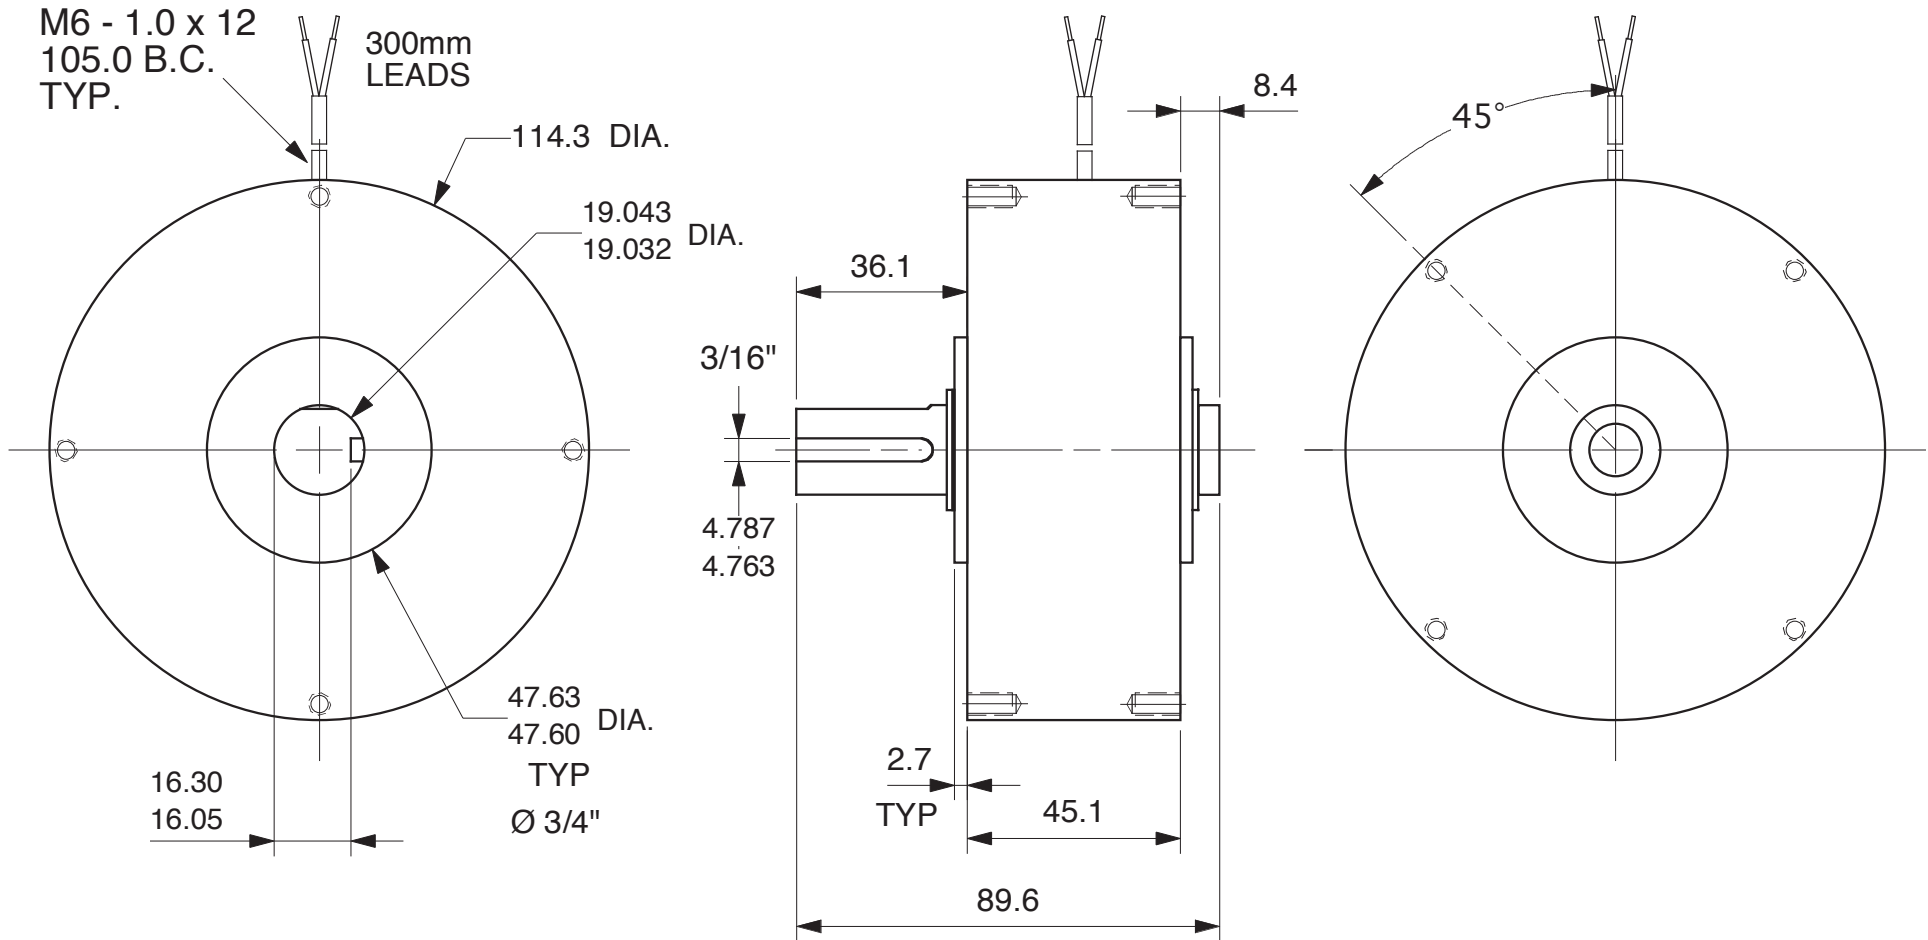

# MAGNETIC PARTICLE BRAKE B60 - 1KM

Units : mm  
Scale : 62%

Drawn 9/27/01  
Changed 9/27/01

Elmira, NY 14901 USA  
Telephone: 518-523-2422  
[www.placidindustries.com](http://www.placidindustries.com)