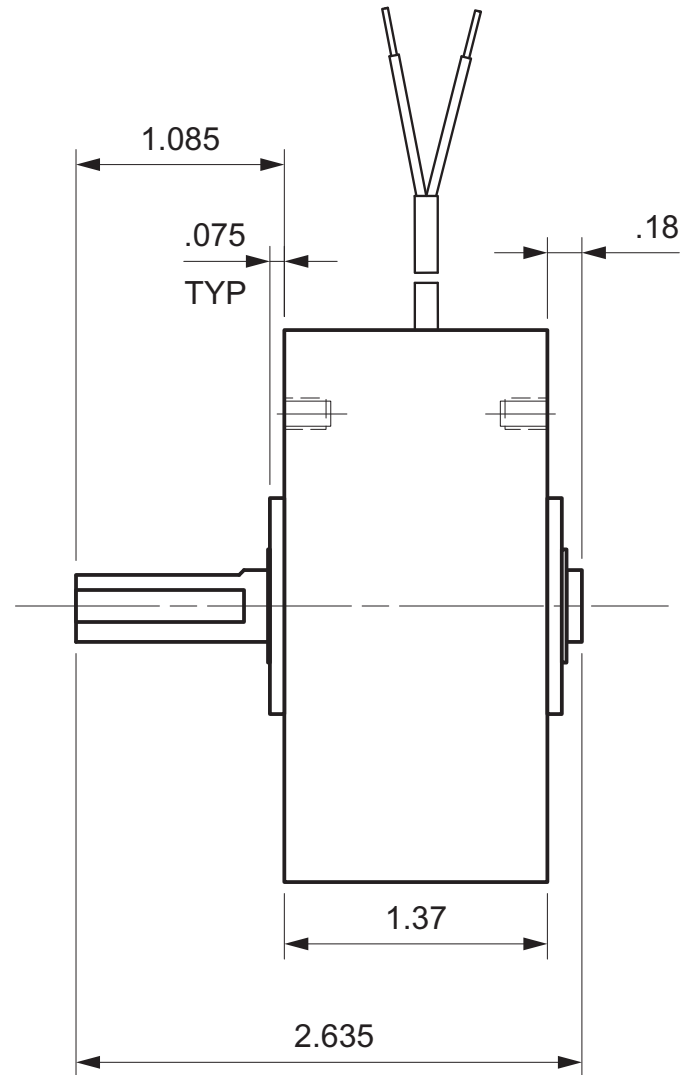

# MAGNETIC PARTICLE BRAKE B15 - 1

B15-1, Shaft out 1 side (as shown)  
B15-2, Shaft out 2 sides  
B15-H, Hollow shaft

Units : inches  
Scale : full

Drawn 9/27/01  
Changed 9/27/01

Elmira, NY 14901 USA  
Telephone: 518-523-2422  
[www.placidindustries.com](http://www.placidindustries.com)