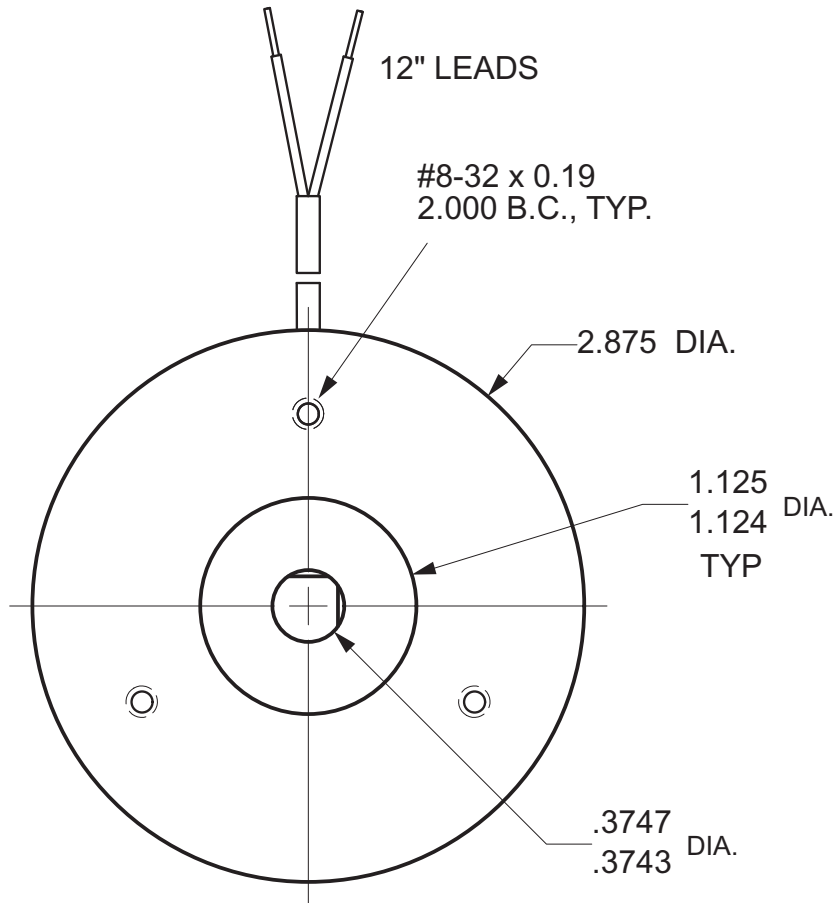

# MAGNETIC PARTICLE BRAKE B15 - 1

B15-1, Shaft out 1 side (as shown)  
B15-2, Shaft out 2 sides  
B15-H, Hollow shaft

Units : inches  
Scale : full

Drawn 9/27/01  
Changed 9/27/01

Elmira, NY 14901 USA  
Telephone: 518-523-2422  
[www.placidindustries.com](http://www.placidindustries.com)