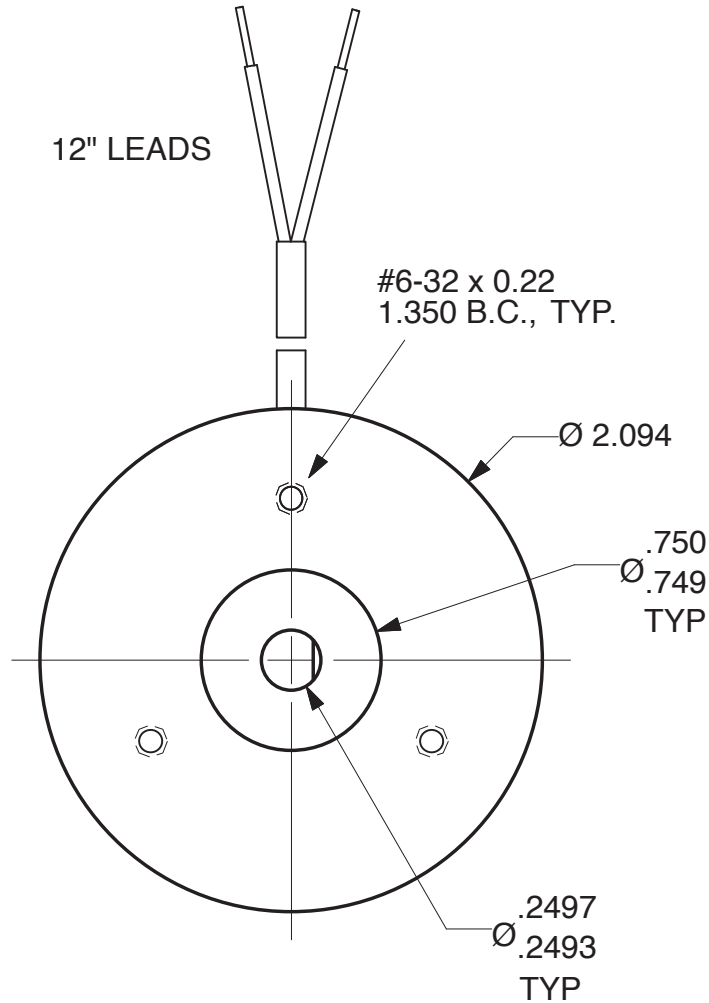

# MAGNETIC PARTICLE BRAKE B2 - 2

B2-1, Shaft out 1 side  
B2-2, Shaft out 2 sides, (as shown)

Units : inches  
Scale : 1.25 x

Drawn 9/27/01  
Changed 9/27/01

Elmira, NY 14901 USA  
Telephone: 518-523-2422  
[www.placidindustries.com](http://www.placidindustries.com)