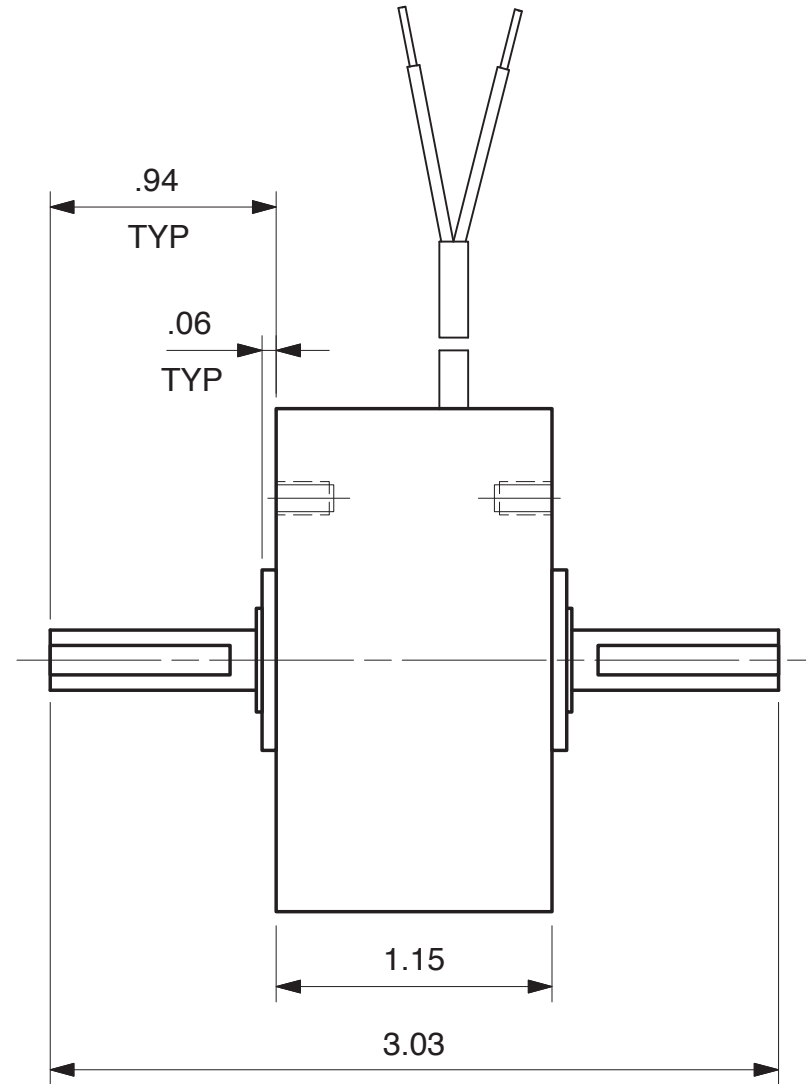

# MAGNETIC PARTICLE BRAKE B2 - 2

B2-1, Shaft out 1 side  
B2-2, Shaft out 2 sides, (as shown)

Units : inches  
Scale : 1.25 x

Drawn 9/27/01  
Changed 9/27/01

Elmira, NY 14901 USA  
Telephone: 518-523-2422  
[www.placidindustries.com](http://www.placidindustries.com)