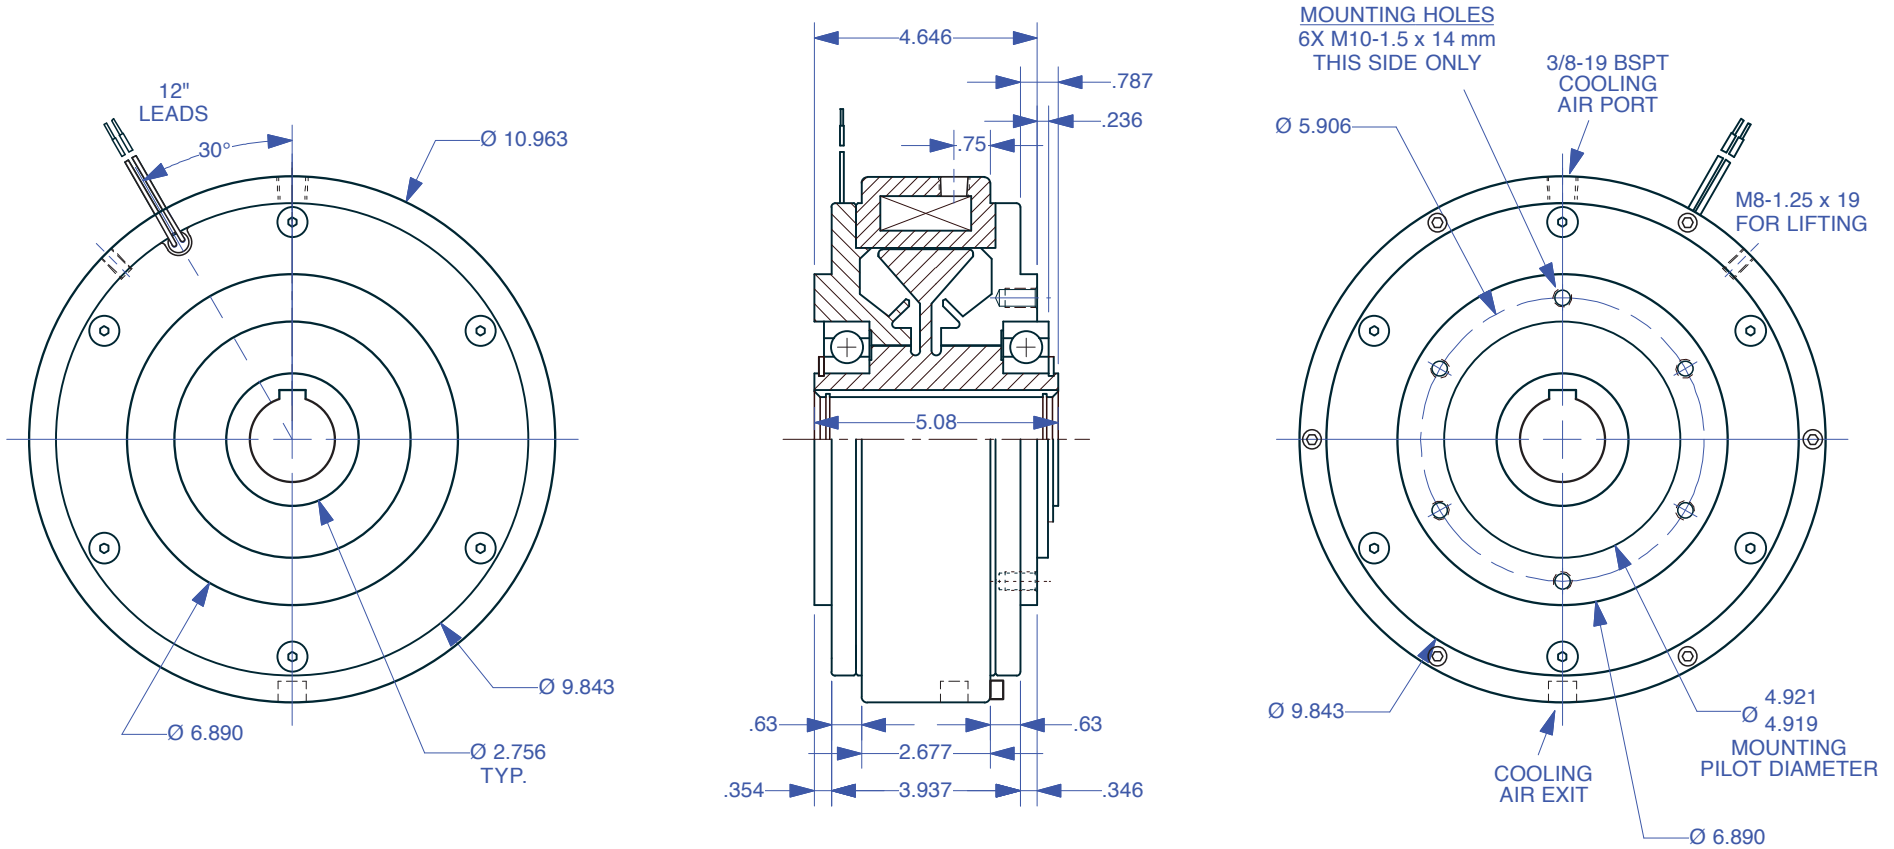

MAGNETIC PARTICLE BRAKE PLB-200

Units : inches
Scale : 1/4

Drawn 10/5/12
Changed 10/8/12

Elmira, NY 14901 USA
Telephone: 518-523-2422
www.placidindustries.com