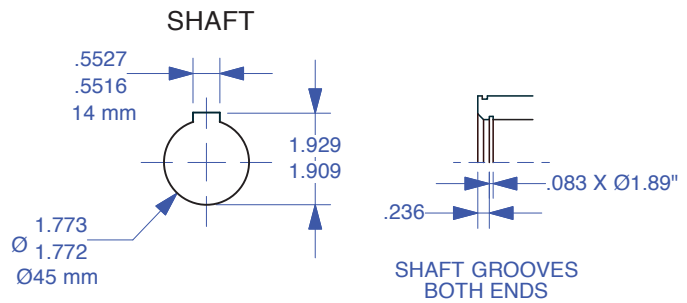

MAGNETIC PARTICLE BRAKE PLB-200

Units : inches
Scale : 1/4

Drawn 10/5/12
Changed 10/8/12

Elmira, NY 14901 USA
Telephone: 518-523-2422
www.placidindustries.com