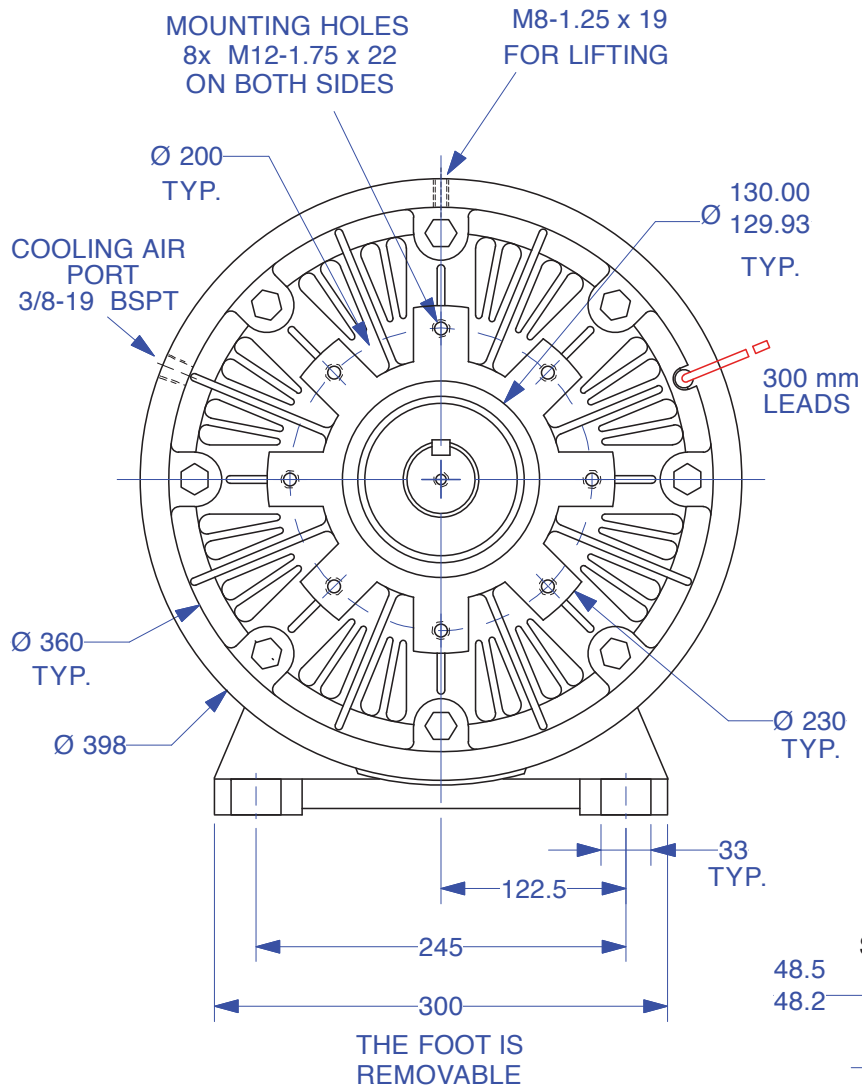

MAGNETIC PARTICLE CLUTCH POC-400F

Units : mm
 Scale : 1/5

Drawn 12/8/08
 Changed 12/3/12

Elmira, NY 14901 USA
 Telephone: 518-523-2422
 www.placidindustries.com