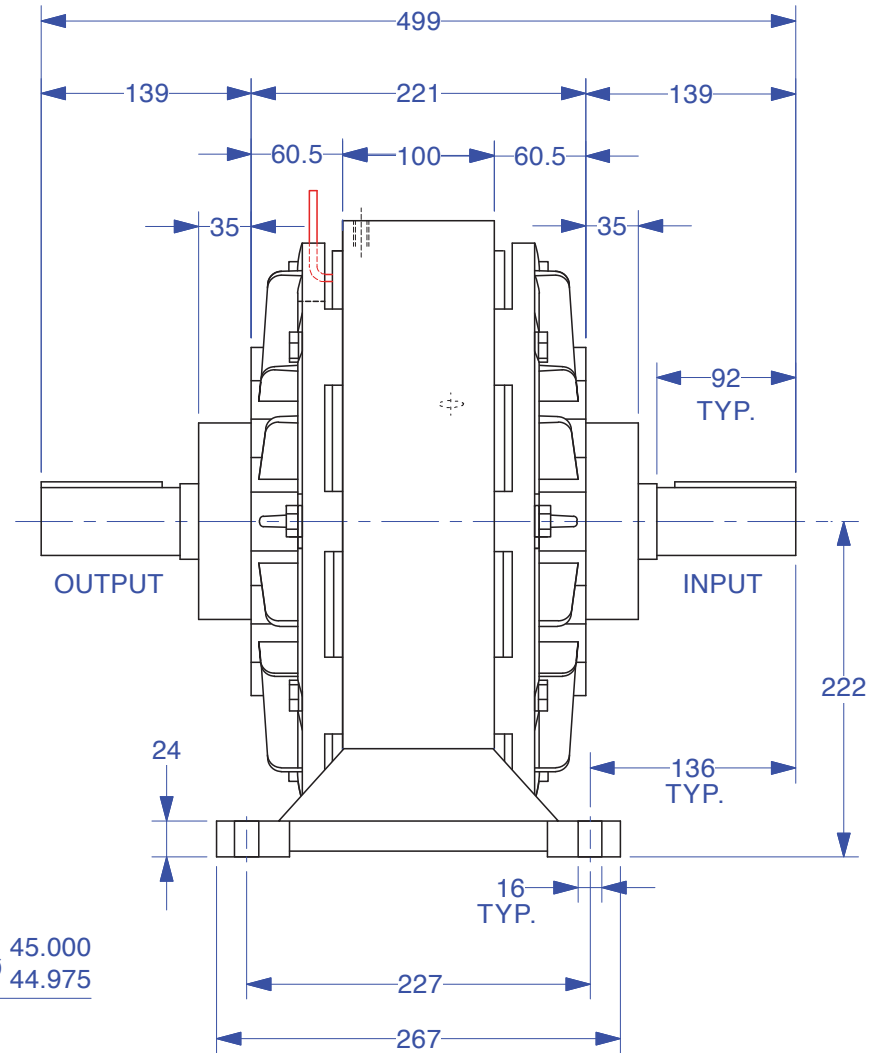

MAGNETIC PARTICLE CLUTCH POC-400F

Units : mm
 Scale : 1/5

Drawn 12/8/08
 Changed 12/3/12

Elmira, NY 14901 USA
 Telephone: 518-523-2422
 www.placidindustries.com