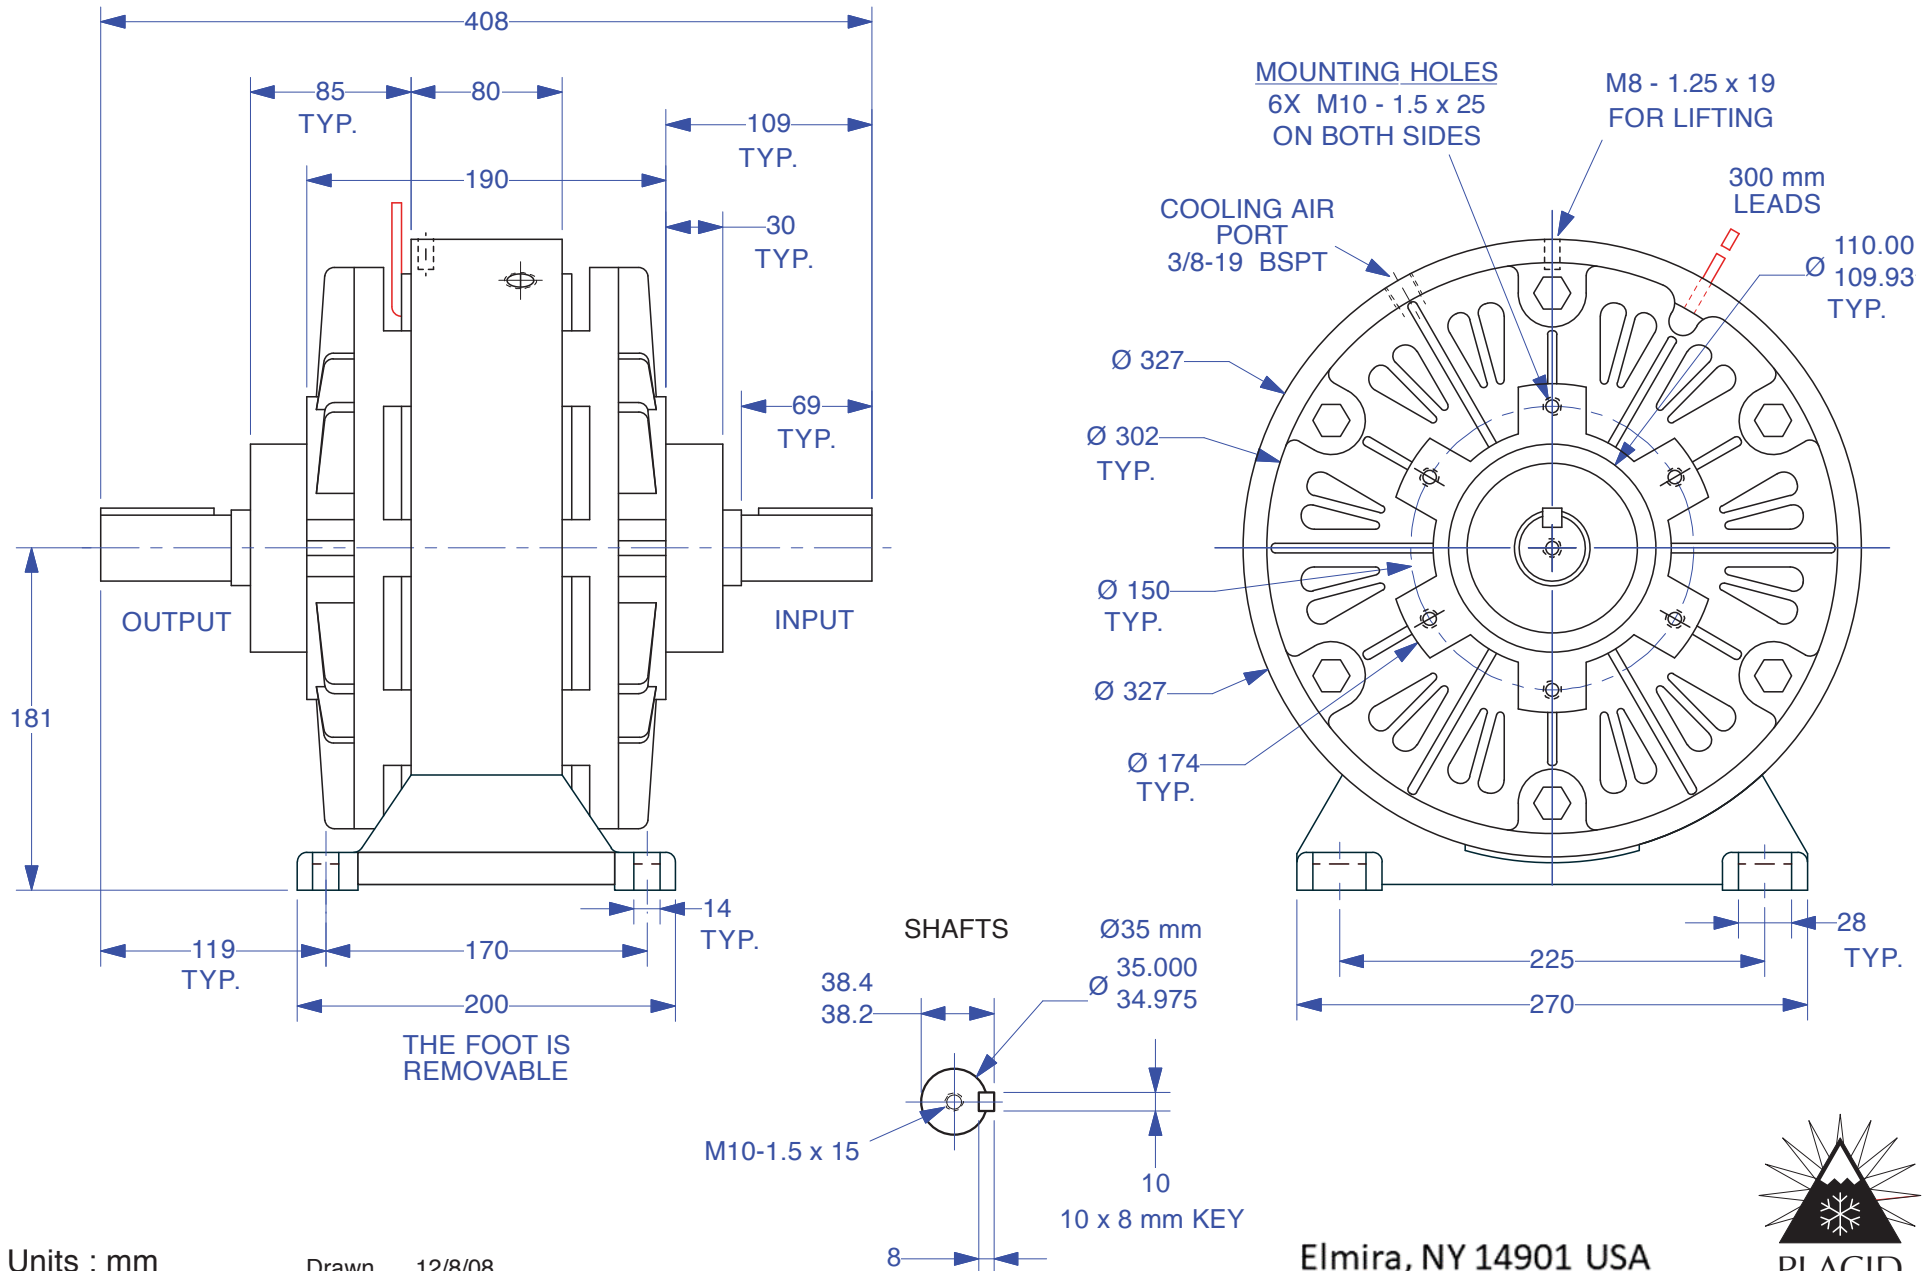

# MAGNETIC PARTICLE CLUTCH POC-200F

Units : mm  
Scale : 1/4

Drawn 12/8/08  
Changed 5/29/10  
Foot 3/4/13

Elmira, NY 14901 USA  
Telephone: 518-523-2422  
www.placidindustries.com