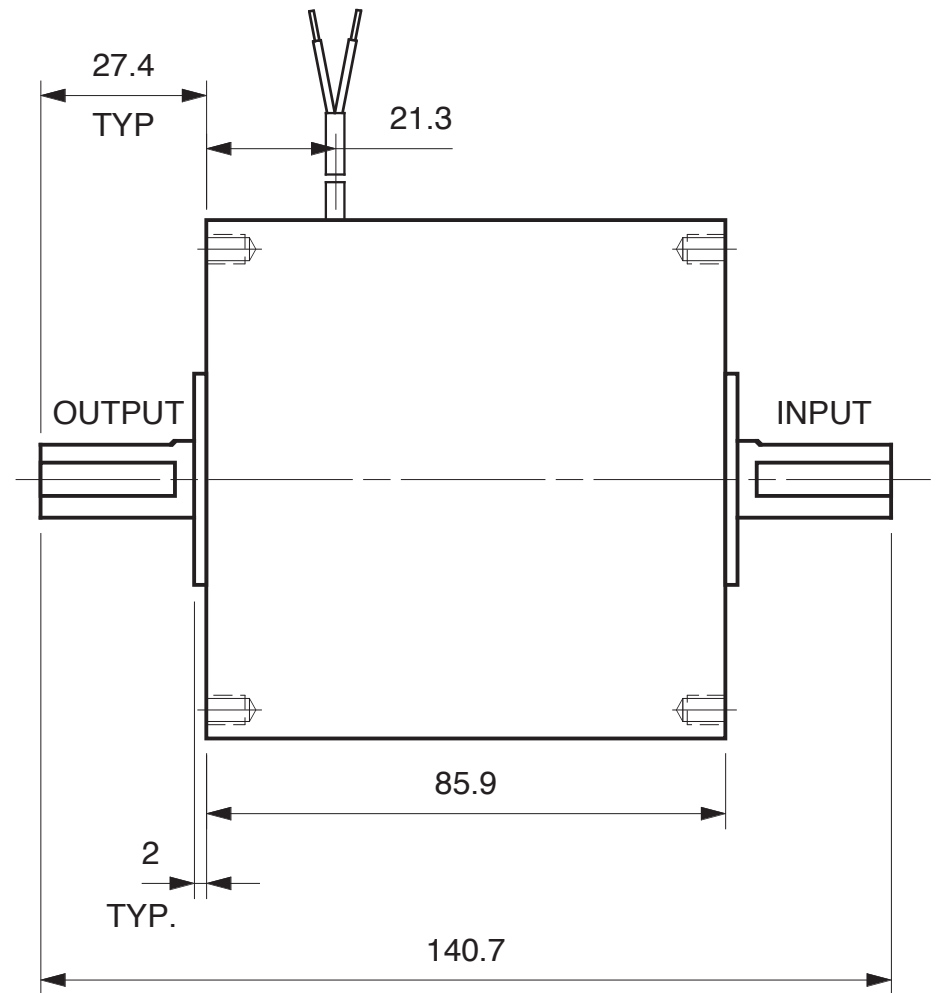

MAGNETIC PARTICLE CLUTCH C35 - M

Units : mm
Scale : 80%

Drawn 9/27/01
Changed 9/27/01

Elmira, NY 14901 USA
Telephone: 518-523-2422
www.placidindustries.com