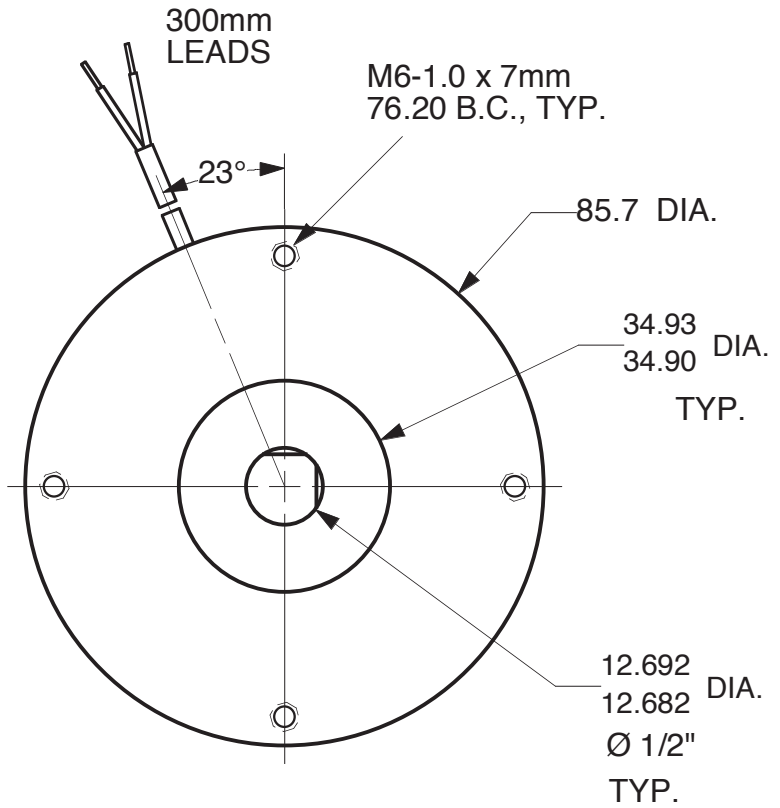

MAGNETIC PARTICLE CLUTCH C35 - M

Units : mm
Scale : 80%

Drawn 9/27/01
Changed 9/27/01

Elmira, NY 14901 USA
Telephone: 518-523-2422
www.placidindustries.com