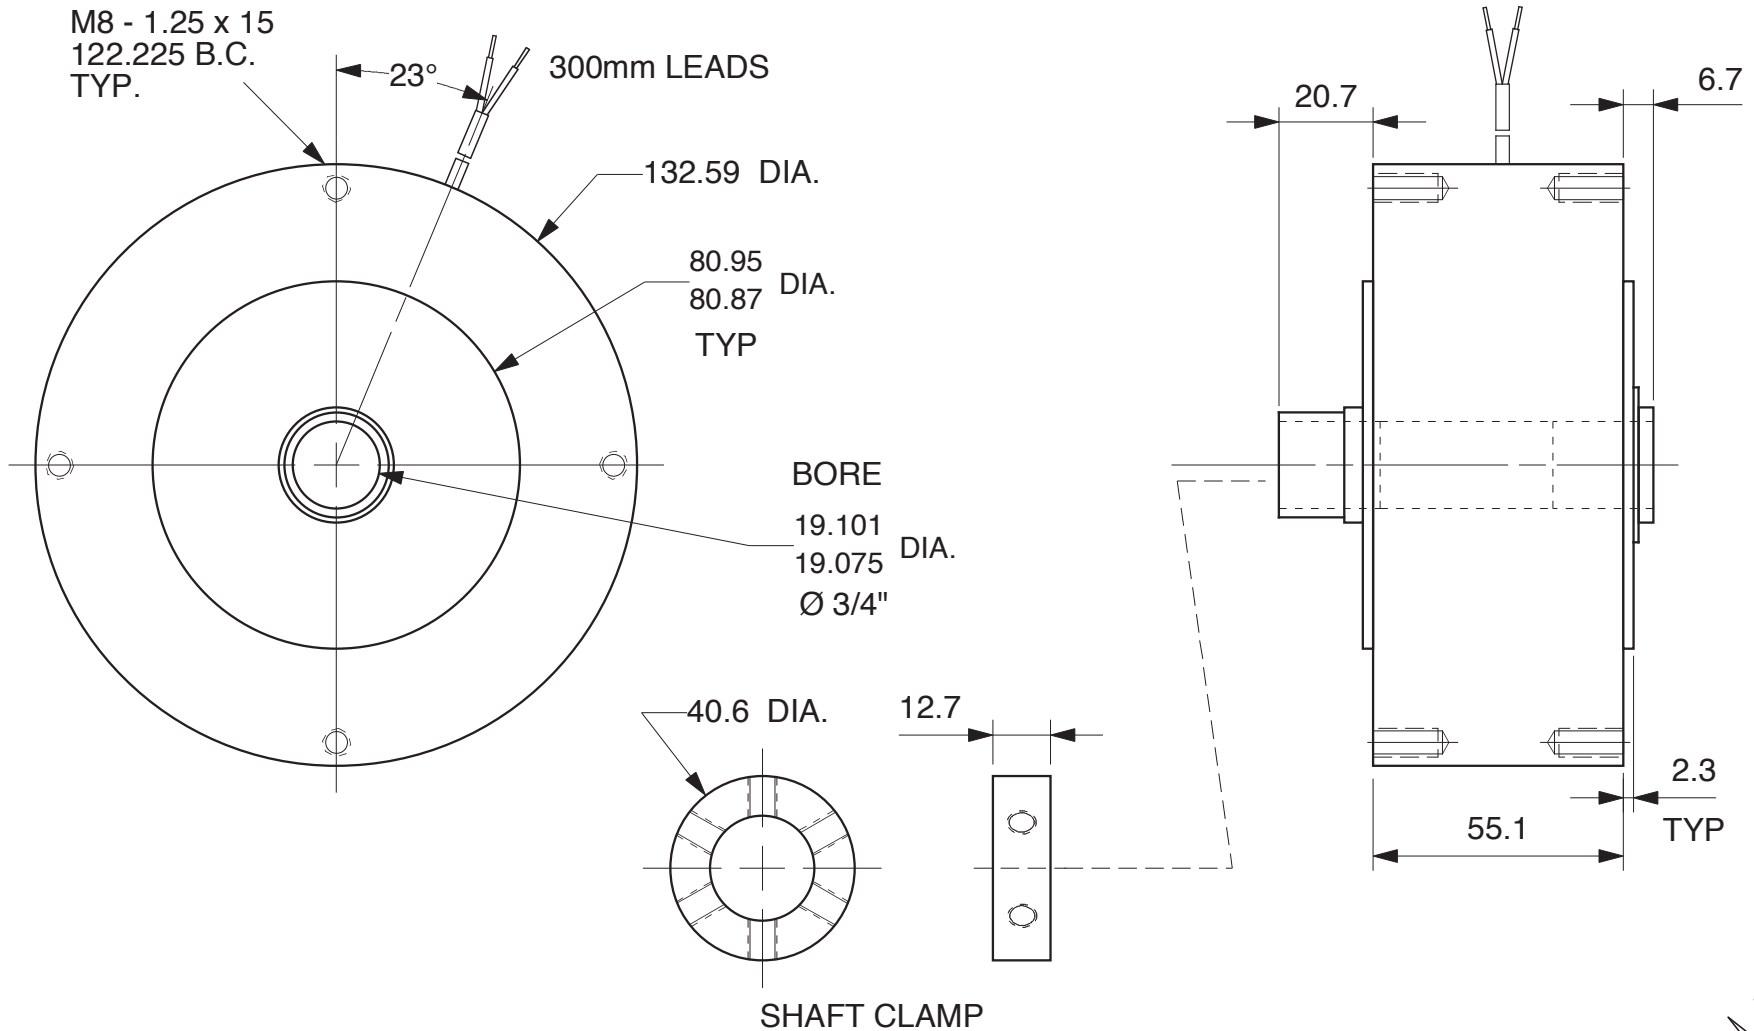

MAGNETIC PARTICLE BRAKE B150 - HM

Units : mm
Scale : 60%

Drawn 9/27/01
Changed 9/27/01

Elmira, NY 14901 USA
Telephone: 518-523-2422
www.placidindustries.com