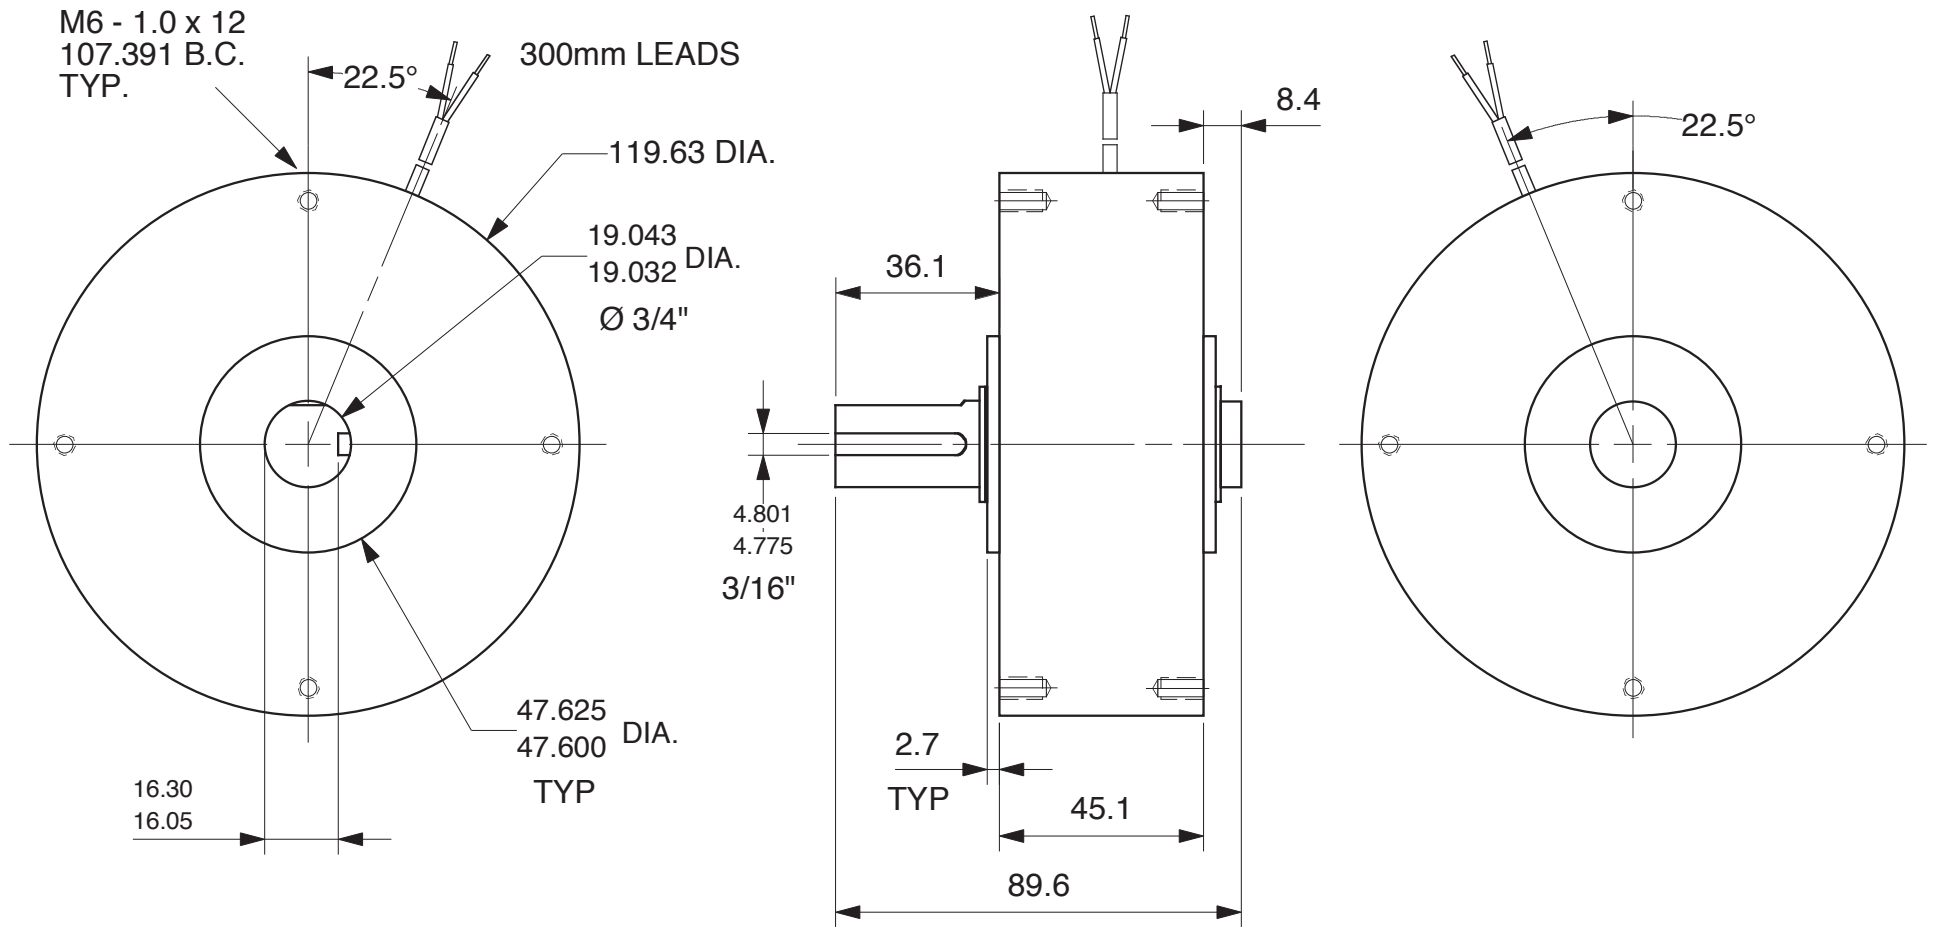

MAGNETIC PARTICLE BRAKE B115 - 1M

Units : mm
Scale : 60%

Drawn 9/27/01
Changed 9/27/01

Elmira, NY 14901 USA
Telephone: 518-523-2422
www.placidindustries.com