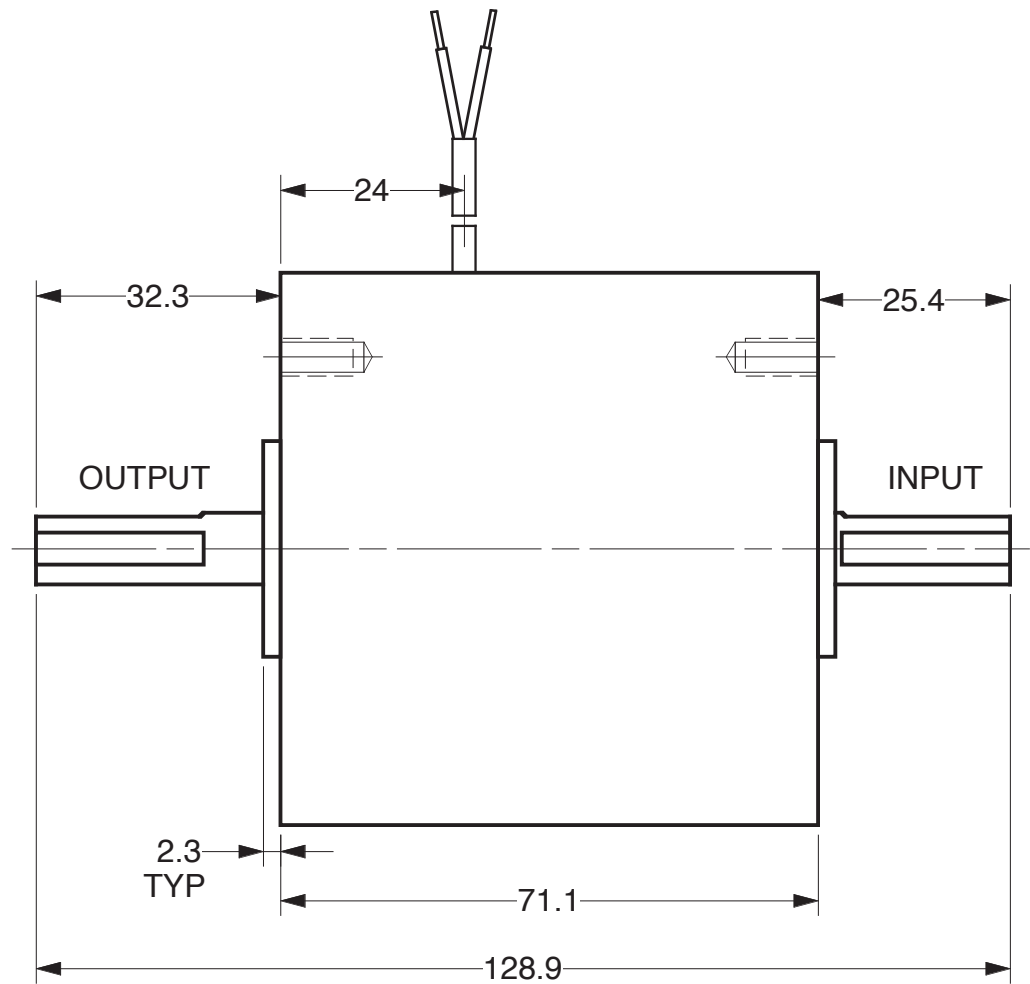

MAGNETIC PARTICLE CLUTCH C15 - M

Units : mm
Scale : full

Drawn 9/27/01
Changed 9/27/01

Elmira, NY 14901 USA
Telephone: 518-523-2422
www.placidindustries.com