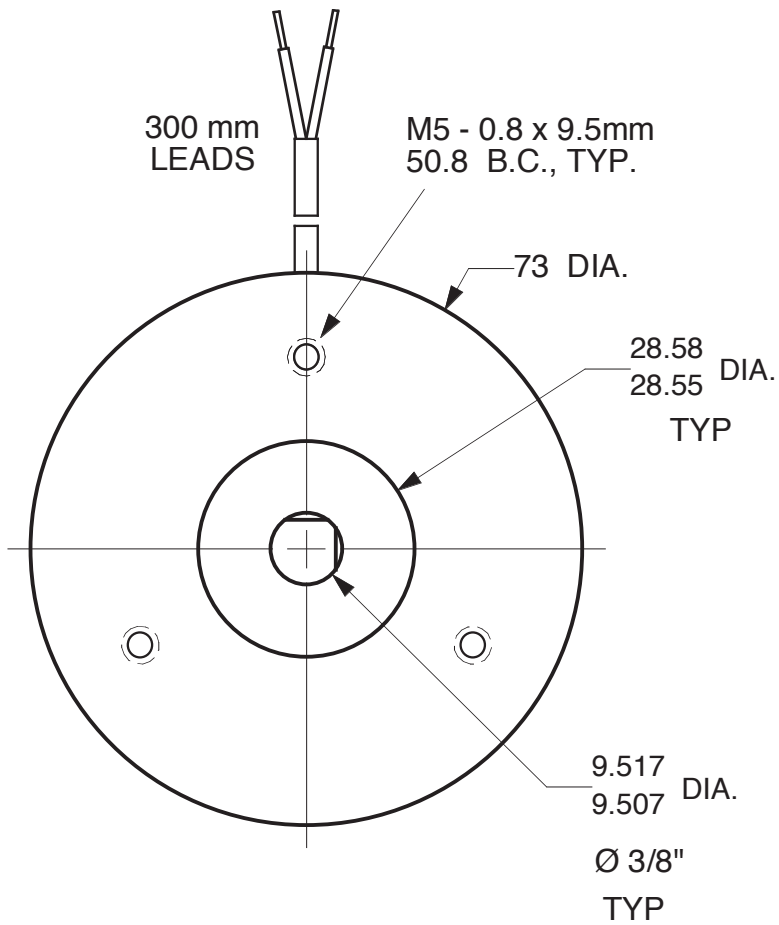

MAGNETIC PARTICLE CLUTCH C15 - M

Units : mm
Scale : full

Drawn 9/27/01
Changed 9/27/01

Elmira, NY 14901 USA
Telephone: 518-523-2422
www.placidindustries.com