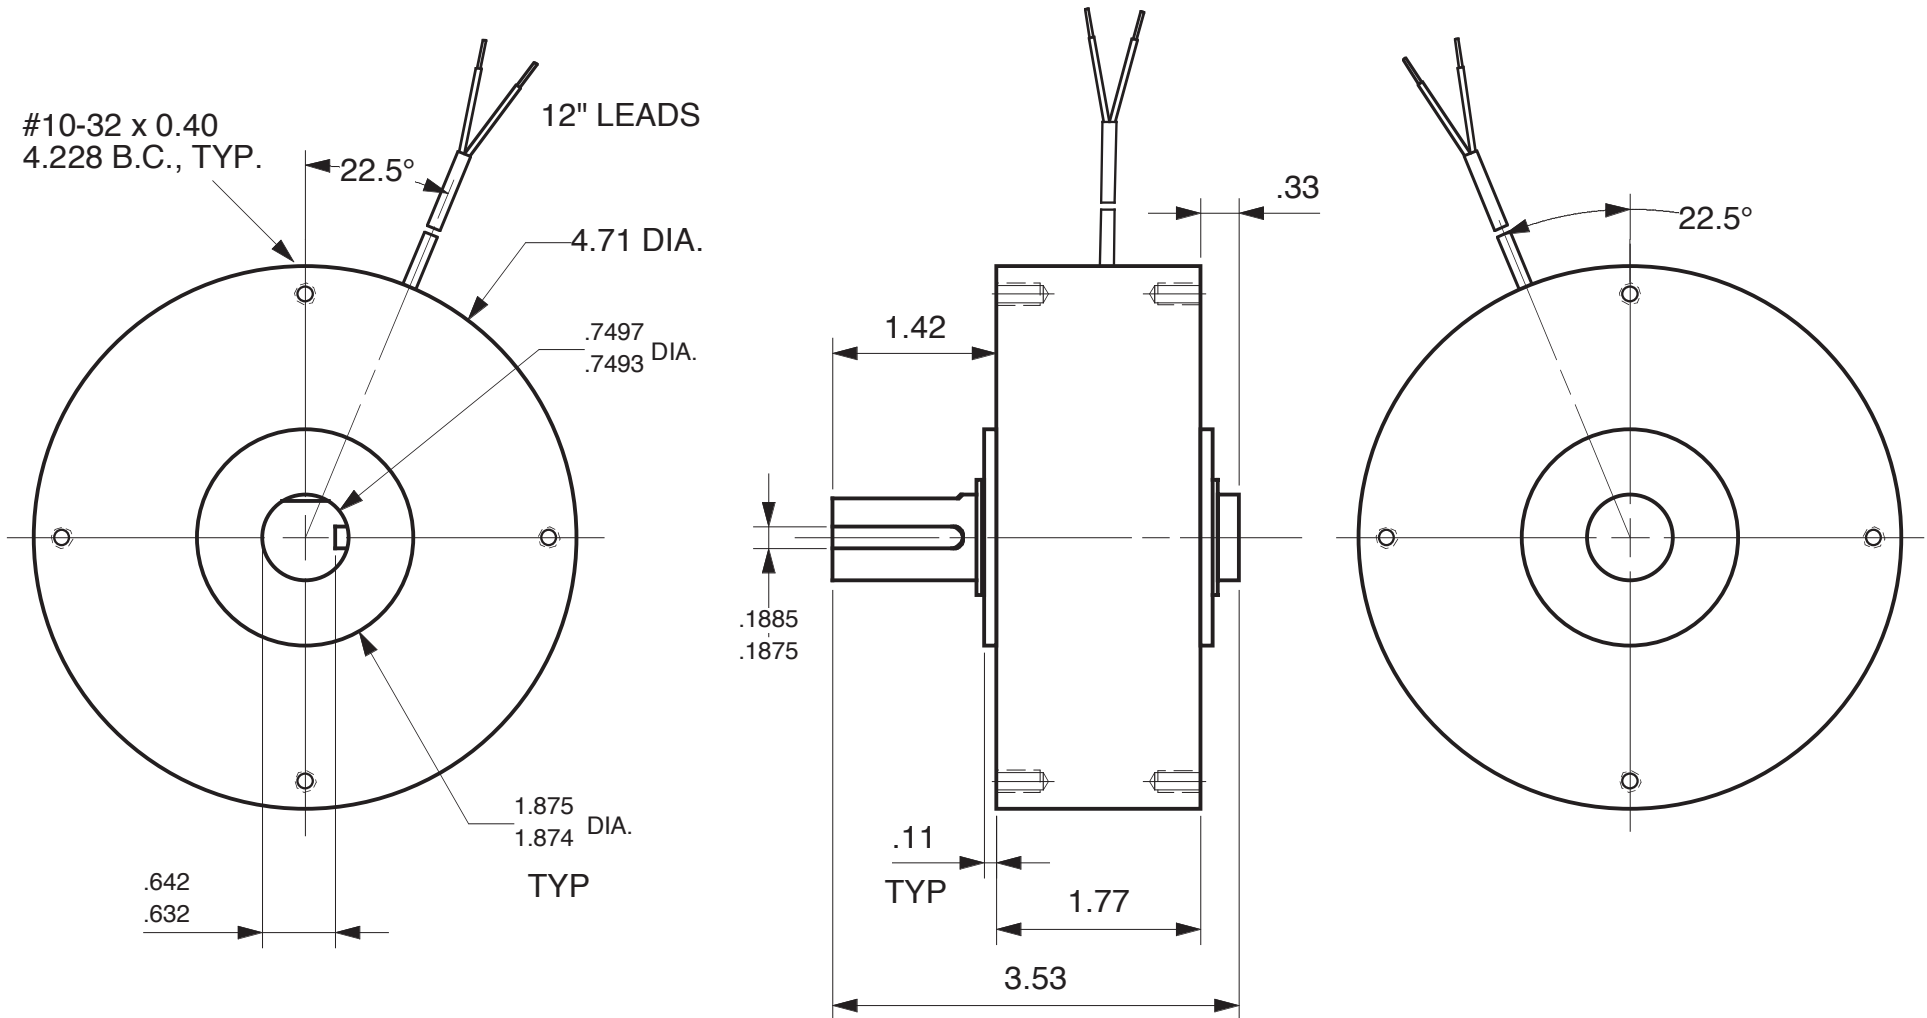

MAGNETIC PARTICLE BRAKE B115 - 1

B115-1, Shaft out 1 side (as shown)
 B115-H, Hollow shaft

Units : inches
 Scale : 60%

Drawn 9/27/01
 Changed 9/28/01

Elmira, NY 14901 USA
 Telephone: 518-523-2422
www.placidindustries.com